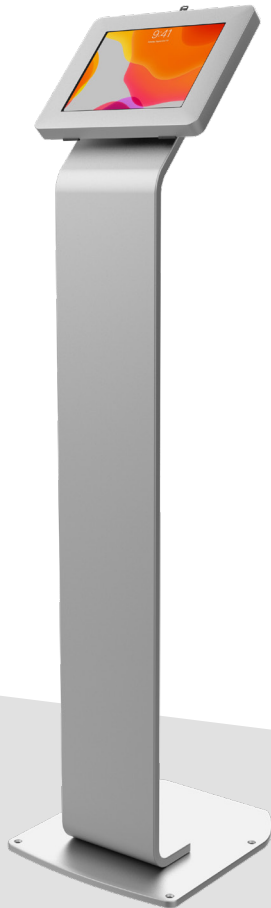

PAD-PARAFS

Premium Locking Floor Stand Kiosk

for iPad 10.2-inch (7th & 8th Gen.), 11-inch iPad Pro, iPad Gen. 5 & 6, and More (Silver)

Easily adjusts for horizontal or vertical views

Features:

- Heavy-duty locking enclosure and frame
- Durable steel body
- Enclosure rotates 360 degrees
- Full access to camera and home button
- Interior cable routing system
- Scratch protected padding on weighted base
- Perfect for reception desks, waiting rooms, and more
- ADA Compliant
- Compatible with 10.2-inch (7th & 8th Generation), 11-inch iPad Pro (2018/2020), iPad Air 3 (2019), iPad Gen. 5 (2017), iPad Gen. 6 (2018), iPad Air Gen. 1-2, iPad Pro 10.5, Galaxy Tab A 9.7", Galaxy Tab S2 9.7", Galaxy Tab S3 9.7", Galaxy Tab 3 10.1", and Galaxy Tab 4 10.1", Galaxy Tab A 10.1" (2019), Lenovo Tab 4, Surface Go, Galaxy Tab S5E

Specifications:

- Dimensions: 50" x 13.5" x 16"
- Base dimensions: 13.5" x 16"
- Weight: 30.52 lbs.

Package includes:

- (1) Tablet enclosure
- (1) Stand body
- (2) Keys
- (1) Set of hardware
- (1) Set of tablet adapters

The Locking Floor Stand Kiosk from CTA Digital makes your tablet the centerpiece of a protected standing workstation. The padded enclosure protects your tablet from theft with a lock and key, cushioning your tablet with included model-specific foam adapters. The enclosure is designed to allow full access to your tablet's charge ports and front camera. The enclosure also rotates a full 360 degrees for portrait and landscape displays. Standing 50 inches tall, this heavy-duty floor stand boasts a hollow interior for clean charge cable routing, plus a weighted base equipped with slip and scratch resistant padding.

Accessible Easy-To-Use Tablet Enclosure

Anti-Theft Security

Sturdy Weighted Base

	Quantity	Width	Height	Depth	Weight	UPC Barcode
Packaging	-	-	-	-	-	656777019709
Master	-	-	-	-	-	10656777019706