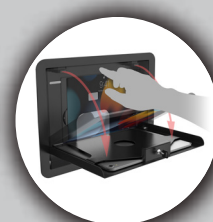

## Universal Flush-to-Wall Mount & Secure Locking Enclosure

CTA Digital's Universal Flush-to-Wall Mount and Enclosure is the perfect solution to display a tablet on the wall, and is well-suited for restaurants, airports, welcome centers, the outside of conference rooms, gyms, and more. The mount installs flush to the wall – either vertically or horizontally – with a set of included hardware. The durable steel mount frames, cradles, and secures virtually any tablet with the help of the included foam inserts. To open the mount, simply press on the inner 3/4-inch frame to pop the cover open. The tablet slides into an inner sleeve and can be locked in place with the included key, making this mount ideal for public displays. Route power cable either through – or – down the wall. The universal enclosure is compatible with iPad Pro 11-inch, iPad Pro 10.5-inch, iPad Air 3, 10.9-inch iPad Air 4, iPad Gen 5-9, Galaxy Tab A 9.7-inch, Galaxy Tab S2 & S3 9.7-inch, Samsung Tab A 10.1-inch, Samsung Tab S5E & S6 10.5-inch

### Features:

- Heavy-duty metal frame with inner locking enclosure
- Mounts flush against wall, extending less than one inch out
- Portrait or landscape mounting
- Interior cable routing allows tablet to be powered inside walls
- Foam inserts customize interior fit for virtually any tablet
- Outer frame pops open to allow for easy removal of tablet
- Compatible with: iPad Pro 11", 10.5" iPad Air 3, 10.9" iPad Air 4, iPad Gen 5-9, Galaxy Tab A 9.7", Galaxy Tab S2 & S3 9.7", Samsung Tab A 10.1", Samsung Tab S5E & S6 10.5-inch

### Specifications:

- Weight: 6.5 lbs
- 3/4" trim
- Outer Frame: 10-1/2" x 14-3/8"
- Inner opening: 8-7/8" x 1-5/8" deep

### Package includes:

- (1) Tablet enclosure
- (2) Keys
- (1) Set of mounting hardware
- (1) Set of foam tablet adapters
- (1) Set of hardware

Mounts Flush against Wall

Foam Inserts

Inner Locking Security