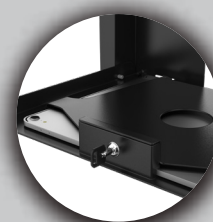

## Universal Flush-to-Wall Mount & Secure Locking Enclosure

CTA Digital's Universal Flush-to-Wall Mount and Enclosure is the perfect solution to display a tablet on the wall, and is well-suited for restaurants, airports, welcome centers, the outside of conference rooms, gyms, and more. The mount installs flush to the wall – either vertically or horizontally – with a set of included hardware. The durable steel mount frames, cradles, and secures virtually any tablet with the help of the included foam inserts. To open the mount, simply press on the inner 3/4-inch frame to pop the cover open. The tablet slides into an inner sleeve and can be locked in place with the included key, making this mount ideal for public displays. Route power cable either through – or – down the wall. The universal enclosure is compatible with iPad Pro 11-inch, iPad Pro 10.5-inch, iPad Air 3, 10.9-inch iPad Air 4, iPad Gen 5-9, Galaxy Tab A 9.7-inch, Galaxy Tab S2 & S3 9.7-inch, Samsung Tab A 10.1-inch, Samsung Tab S5E & S6 10.5-inch

### Features:

- Heavy-duty metal frame with inner locking enclosure
- Mounts flush against wall, extending less than one inch out
- Portrait or landscape mounting
- Interior cable routing allows tablet to be powered inside walls
- Foam inserts customize interior fit for virtually any tablet
- Outer frame pops open to allow for easy removal of tablet
- Compatible with: iPad Pro 11", 10.5" iPad Air 3, 10.9" iPad Air 4, iPad Gen 5-9, Galaxy Tab A 9.7", Galaxy Tab S2 & S3 9.7", Samsung Tab A 10.1", Samsung Tab S5E & S6 10.5-inch

### Specifications:

- Weight: 6.5 lbs
- 3/4" trim
- Outer Frame: 10-1/2" x 14-3/8"
- Inner opening: 8-7/8" x 1-5/8" deep

### Package includes:

- (1) Tablet enclosure
- (2) Keys
- (1) Set of mounting hardware
- (1) Set of foam tablet adapters
- (1) Set of hardware

Mounts Flush against Wall

Foam Inserts

Inner Locking Security