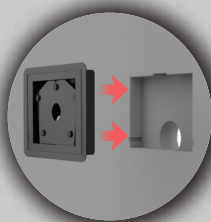

## Universal Flush-to-Wall Mount & Secure Locking Enclosure

CTA Digital's Universal Flush-to-Wall Mount and Enclosure is the perfect solution to display a tablet on the wall, and is well-suited for restaurants, airports, welcome centers, the outside of conference rooms, gyms, and more. The mount installs flush to the wall – either vertically or horizontally – with a set of included hardware. The durable steel mount frames, cradles, and secures virtually any tablet with the help of the included foam inserts. To open the mount, simply press on the inner 3/4-inch frame to pop the cover open. The tablet slides into an inner sleeve and can be locked in place with the included key, making this mount ideal for public displays. Route power cable either through – or – down the wall. The universal enclosure is compatible with iPad Pro 11-inch, iPad Pro 10.5-inch, iPad Air 3, 10.9-inch iPad Air 4, iPad Gen 5-9, Galaxy Tab A 9.7-inch, Galaxy Tab S2 & S3 9.7-inch, Samsung Tab A 10.1-inch, Samsung Tab S5E & S6 10.5-inch

### Features:

- Heavy-duty metal frame with inner locking enclosure
- Mounts flush against wall, extending less than one inch out
- Portrait or landscape mounting
- Interior cable routing allows tablet to be powered inside walls
- Foam inserts customize interior fit for virtually any tablet
- Outer frame pops open to allow for easy removal of tablet
- Compatible with: iPad Pro 11", 10.5" iPad Air 3, 10.9" iPad Air 4, iPad Gen 5-9, Galaxy Tab A 9.7", Galaxy Tab S2 & S3 9.7", Samsung Tab A 10.1", Samsung Tab S5E & S6 10.5-inch

### Specifications:

- Weight: 6.5 lbs
- 3/4" trim
- Outer Frame: 10-1/2" x 14-3/8"
- Inner opening: 8-7/8" x 1-5/8" deep

### Package includes:

- (1) Tablet enclosure
- (2) Keys
- (1) Set of mounting hardware
- (1) Set of foam tablet adapters
- (1) Set of hardware

Mounts Flush against Wall

Foam Inserts

Inner Locking Security