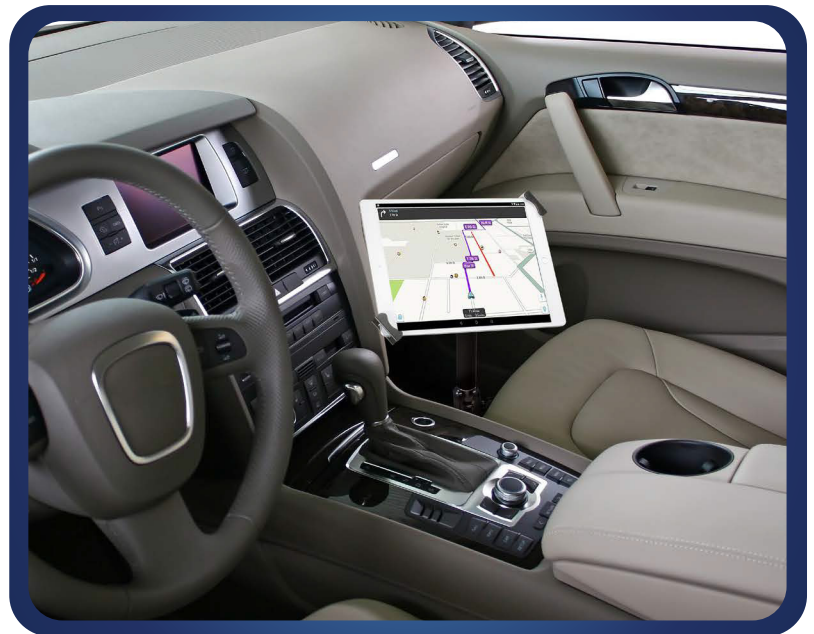

AUTOMOUNTS

MULTI-FLEX SECURITY CAR MOUNT

PAD-MFSCM

Multi-Flex Security Car Mount

This flexible, multi-jointed tablet mount allows you to comfortably and safely display your tablet in the front seat of your car. Designed for use with commercial and passenger vehicles alike, this drill-free car mount installs easily to your vehicle's seat rail using included mounting hardware and can be safely removed at any time. The arm features two tilting, rotating joints for custom positioning, plus folding clasps to lock them in place, preventing unwanted movement when in motion. The slide-adjustable tablet holder also tilts and rotates 360 degrees for portrait and landscape orientations, protecting your tablet from theft with a powerful lock and key security system. Its unique corner-grip design prevents tablet removal when locked and allows full access to your tablet's ports, buttons, cameras, and headphone jack, for card reader compatibility. The arm mount is also equipped with an interior cable management system to permit neat tablet charging while in use.

Features Include:

- Mounts to your vehicle's seat rail with no drilling required
- Lock and key security protects tablet from theft
- Two flexible joints on arm rotate, tilt, and lock in place for easy angle adjustment
- Tablet holder tilts and rotates 360 degrees for portrait and landscape orientations
- Unique corner-grip holder allows access to all ports, buttons and jacks
- Perfect for passenger or commercial vehicles, like taxis, delivery trucks, emergency vehicles, and more
- Interior cable routing system enables clean charging while in use
- Compatible with 7-14 inch tablets, including iPad Gen 7 (2019), iPad Pro 12.9, iPad mini, iPad Air, Surface Pro 4, Galaxy Tab S3, and more

Package Includes:

- (1) Car mount
- (1) Tablet holder
- (2) Keys
- (1) Set of mounting hardware

UNIVERSAL MOUNTING HARDWARE

Locking Joints

Locking Tablet Holder

360° Rotation

AUTOMOUNTS

BY CTA DIGITAL