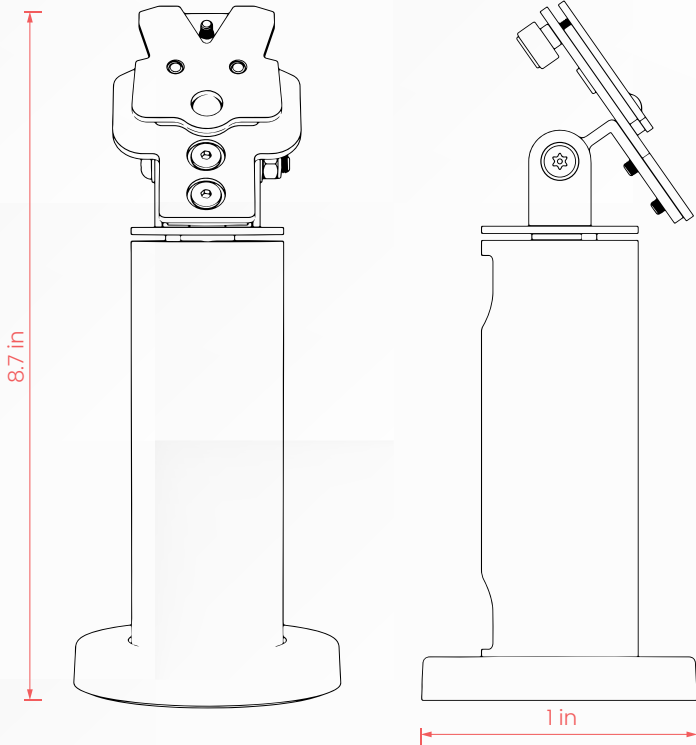

Card Reader Rotating Desk Mount for Ingenico Lane/3000/5000/7000/8000

PRODUCT DATA SHEET

SKU:

➤ PAD-INDENDM

WEIGHT:

➤ 1.7 lbs

HOUSING:

➤ Metal, Plastic

FEATURES:

- Compact and Portable
- Tilt Adjustable
- Interior Cable Routing
- Swivel Capable
- Quick and Easy Installation

COMPATIBILITY:

- Ingenico Lane/3000/5000/7000/8000

SECURE SCREW

TILT ADJUSTABLE

CABLE MANAGEMENT