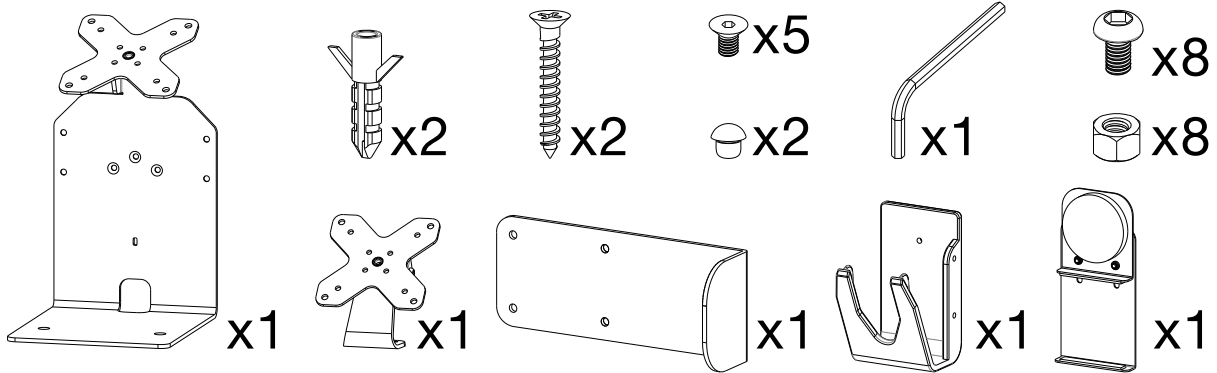

Dual VESA Plate POS Station

with Printer Stand, Magnetic Scanner & Card Reader Holder

INSTRUCTION MANUAL

PAD-CHKS2

**Note - Hinges may get looser and droop over time. Please tighten screws for optimum usage and efficiency.

Component Checklist

*Enclosure not included