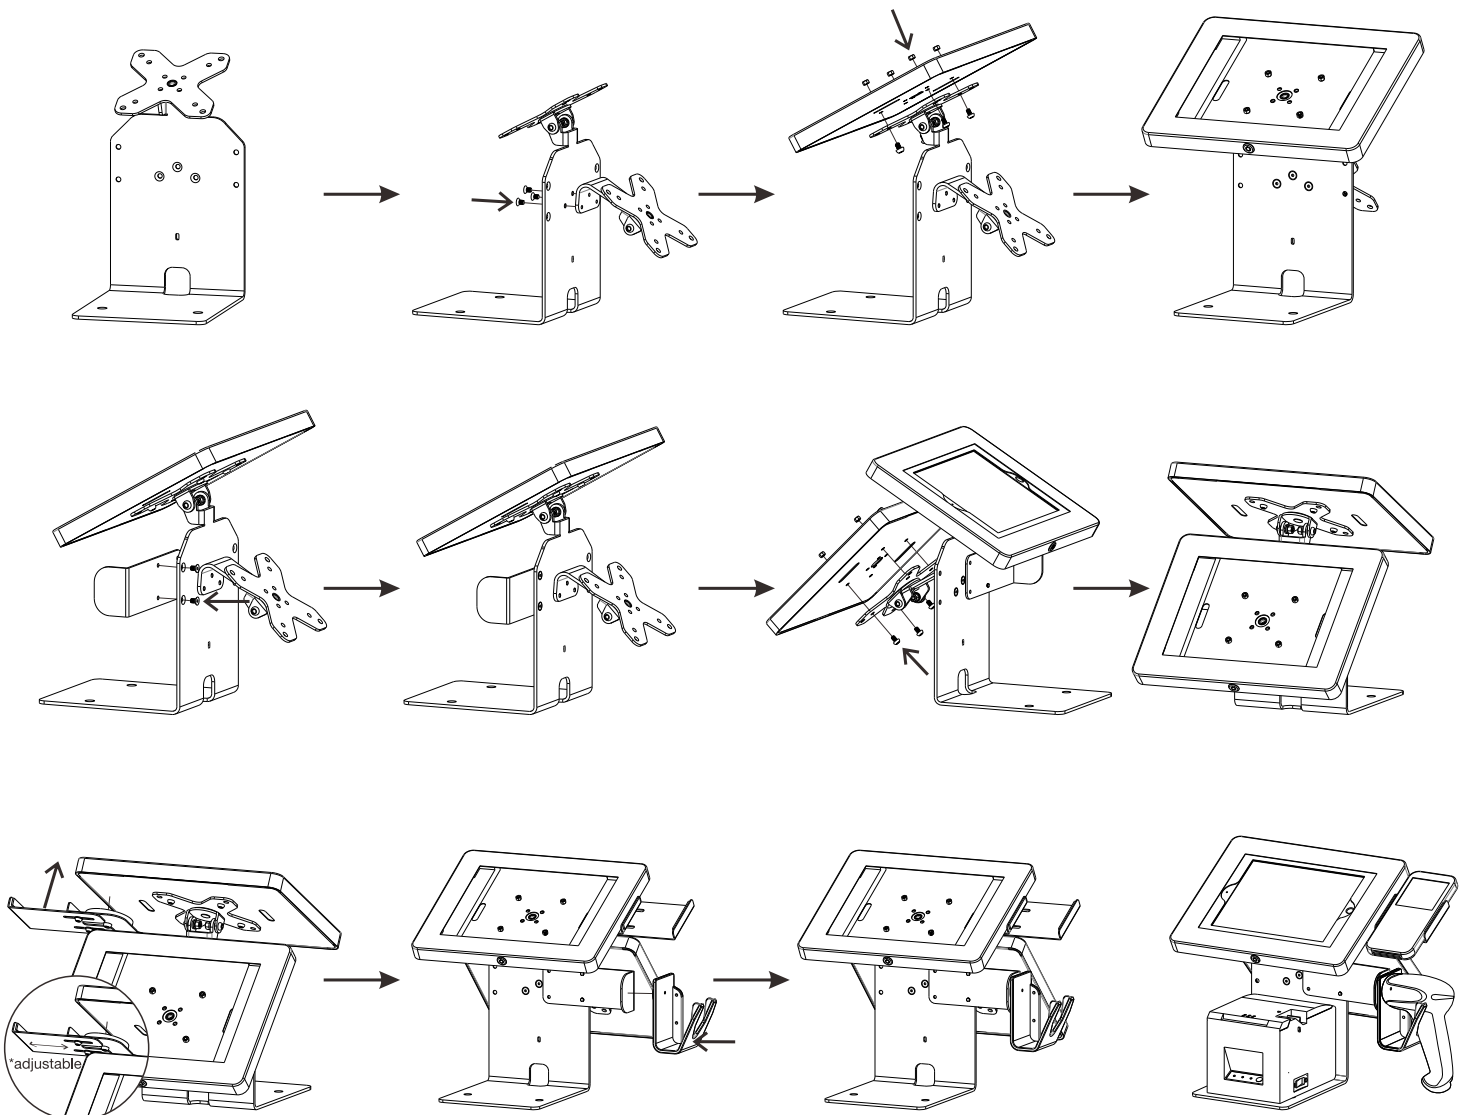

Dual VESA Plate POS Station

with Printer Stand, Magnetic Scanner & Card Reader Holder

INSTRUCTION MANUAL

PAD-CHKS2

**Note - Hinges may get looser and droop over time. Please tighten screws for optimum usage and efficiency.

Component Checklist

*Enclosure not included