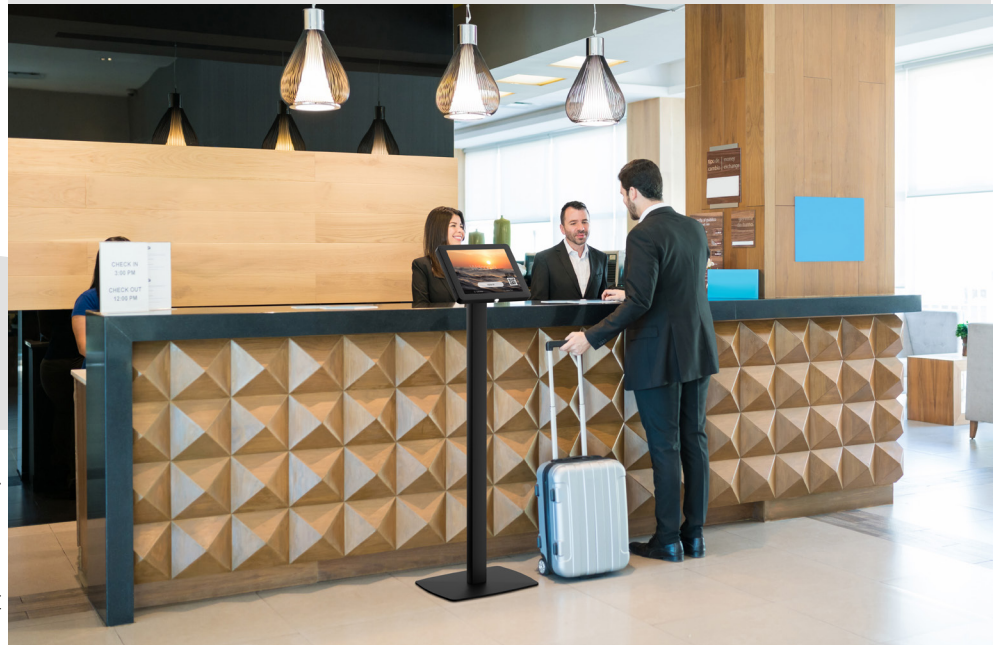

PAD-CHKB

Premium Thin Profile Floor Stand with Security Enclosure (Black)

Features:

- Heavy-duty locking enclosure
- Durable steel body
- Enclosure rotates 360 degrees
- Full access to camera and home button
- Interior cable routing system
- Scratch protected padding on weighted base
- Perfect for reception desks, waiting rooms, and more
- ADA Compliant
- Compatible with 10.2-inch (7th Generation), 11-inch iPad Pro (2020), iPad Air 3 (2019), iPad Gen. 5 (2017), iPad Gen. 6 (2018), iPad Air Gen. 1-2, iPad Pro 10.5, Galaxy Tab A 9.7", Galaxy Tab S2 9.7", Galaxy Tab S3 9.7", Galaxy Tab 3 10.1", and Galaxy Tab 4 10.1", Galaxy Tab A 10.1" (2019), Lenovo Tab 4, Surface Go, Galaxy Tab S5E, Galaxy S6

Specifications:

- Dimensions: 45" x 2 1/2' x 1 1/2"
- Base Dimensions: 12" x 16"
- Weight: 18lbs

Package includes:

- (1) Tablet enclosure
- (1) Stand body
- (2) Keys
- (1) Set of hardware
- (1) Set of tablet adapters

This sturdy and elegant Premium Thin Profile Floor Stand with Security Enclosure is the perfect addition to any retail store, restaurant or office space. The padded enclosure protects your tablet from theft with a lock and key, cushioning your tablet with included model-specific foam adapters. The enclosure is designed to allow full access to your tablet's charge ports and front camera. The enclosure also rotates a full 360 degrees for portrait and landscape displays. Standing 45 inches tall, this heavy-duty floor stand boasts a hollow interior for clean charge cable routing, plus a weighted base equipped with slip and scratch resistant padding.