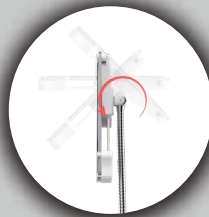

Specifications:

- Base Dimensions: 15 inches from clamp to curve, 6" up
- Gooseneck Dimensions: 15.5 inches
- Tablet holder range: 8.625 – 15.5 inches
- Weight: 2.28 lbs

Package includes:

- (1) Base bracket
- (1) Gooseneck
- (1) Holder
- (1) Set hardware

This rugged chair mount is ideal for medical waiting rooms, airports, hotel lobbies, check-in stations, or any place requiring a permanent tablet solution for seating areas. The bracket mounts to the center pole of office chairs or round legs via included Allen Key screws and quickly clamps in place. This base extends a generous 15 inches before curving straight up 6 inches. A thin, 15.5-inch gooseneck attaches and tightens via butterfly screw. The gooseneck allows for virtually limitless angle adjustments, as well as rotation for use in either portrait or landscape orientation. The quick-adjusting tablet holder slides open and secures 7-13-inch devices by the corners, leaving ports and buttons fully accessible. The holder allows full access to your tablet's ports, buttons, cameras, and headphone jack card readers. Compatible with Apple iPad 10.2-inch (7th/ 8th/ 9th Generation), iPad Air 3, iPad mini 5, 12.9-inch iPad Pro, 11-inch iPad Pro, iPad Gen 6, iPad Pro 12.9, iPad Pro 9.7, iPad Gen 5, Galaxy Tab S2 9.7, and other 7-13-inch tablets and headphone jack credit card readers.