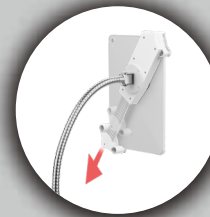

7-13 inch Tablets