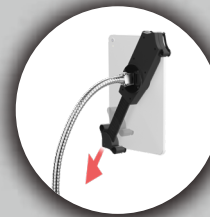

7-13 inch
Tablets