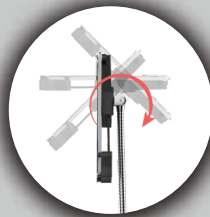

Specifications:

- Base Dimensions: 15 inches from clamp to curve, 6" up
- Gooseneck Dimensions: 15.5 inches
- Tablet holder range: 8.625 – 15.5 inches
- Weight: 2.28 lbs

Package includes:

- (1) Base bracket
- (1) Gooseneck
- (1) Holder
- (1) Set hardware

This rugged chair mount is ideal for medical waiting rooms, airports, hotel lobbies, check-in stations, or any place requiring a permanent tablet solution for seating areas. The bracket mounts to the center pole of office chairs or round legs via included Allen Key screws and quickly clamps in place. This base extends a generous 15 inches before curving straight up 6 inches. A thin, 15.5-inch gooseneck attaches and tightens via butterfly screw. The gooseneck allows for virtually limitless angle adjustments, as well as rotation for use in either portrait or landscape orientation. The quick-adjusting tablet holder slides open and secures 7-13-inch devices by the corners, leaving ports and buttons fully accessible. The holder allows full access to your tablet's ports, buttons, cameras, and headphone jack card readers. Compatible with Apple iPad 10.2-inch (7th/ 8th/ 9th Generation), iPad Air 3, iPad mini 5, 12.9-inch iPad Pro, 11-inch iPad Pro, iPad Gen 6, iPad Pro 12.9, iPad Pro 9.7, iPad Gen 5, Galaxy Tab S2 9.7, and other 7-13-inch tablets and headphone jack credit card readers.