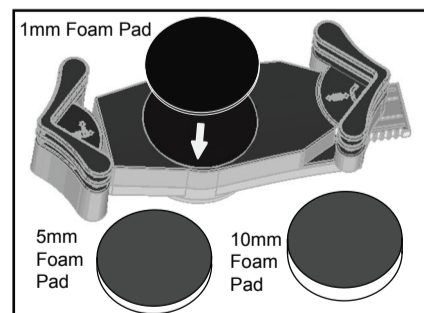

Instructions:

1. Attaching Foam Pad to Tablet Holder

Select the appropriate foam pad according to the thickness of your tablet (or tablet in its case), then press adhesive side into center of the tablet holder.

Use this table to determine the appropriate foam pad to use with your tablet.
Note: sizes refer to total tablet size with or without a case.

Foam Pad Thickness	Tablet Thickness:
1mm	0.67-1.06in / 17-27mm
5mm	0.51-0.91in / 13-23mm
10mm	0.31-0.71in / 8-18mm