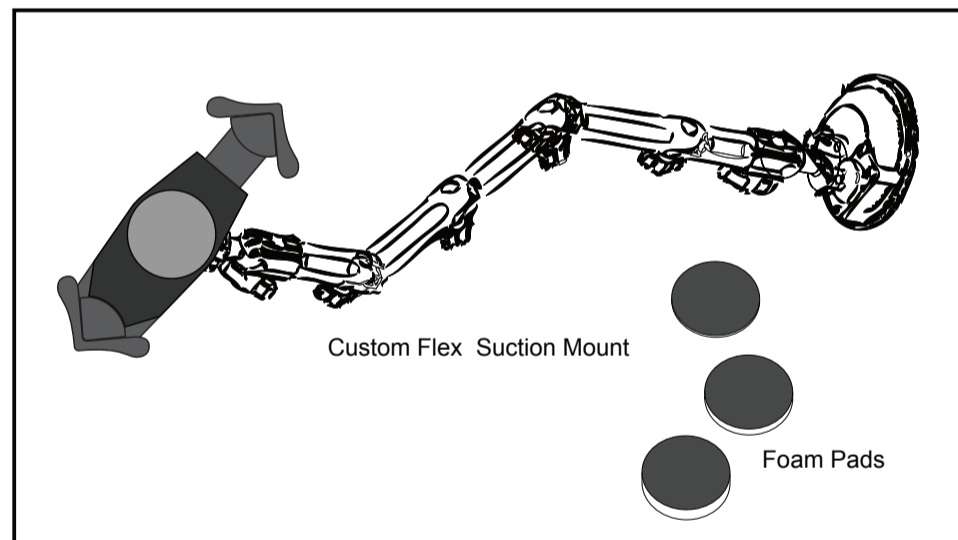

Instructions:

1. Attaching Foam Pad to Tablet Holder

Select the appropriate foam pad according to the thickness of your tablet (or tablet in its case), then press adhesive side into center of the tablet holder.

Use this table to determine the appropriate foam pad to use with your tablet.
Note: sizes refer to total tablet size with or without a case.

Foam Pad Thickness	Tablet Thickness:
1mm	0.67-1.06in / 17-27mm
5mm	0.51-0.91in / 13-23mm
10mm	0.31-0.71in / 8-18mm

2. Installing Custom Flex Suction Mount to the Windshield

Press the SUCTION BASE on the windshield and tighten the TURNTABLE.

Keep the ARM closed to the central console will reduce the vibration