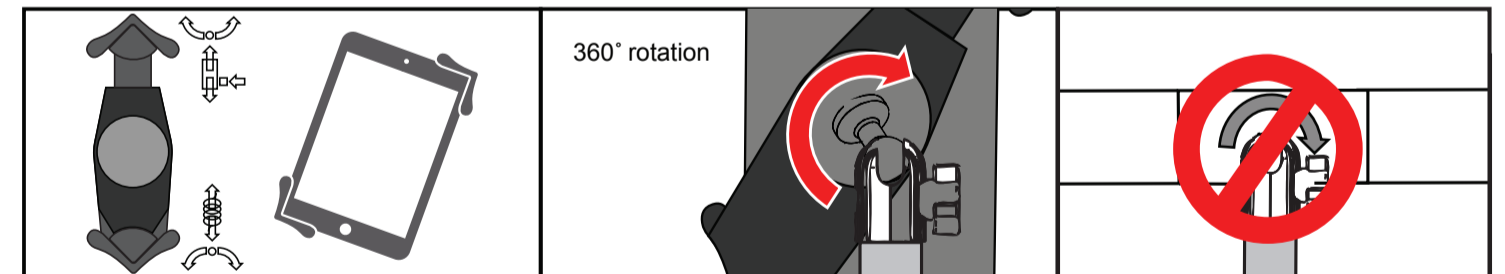

4. Installing your Device and Adjusting the Tablet holder

*Disclaimer - Ball Joint Warning

1. Press quick release button on side of tablet holder to release the adjustable end. Insert tablet corner against the spring arm, then push adjustable arm down against opposite corner. Be sure it is as snug as possible.

2. Tablet holder rotates 360 degrees for custom viewing angles.

Caution

Please be sure to fasten all the screws were tightened securely while using the stand.
Not for use while driving.
Max loading : 1.5KGS(When Moving) 3.0KGS(When Immobility)

SUPPORT@CTADIGITAL.COM