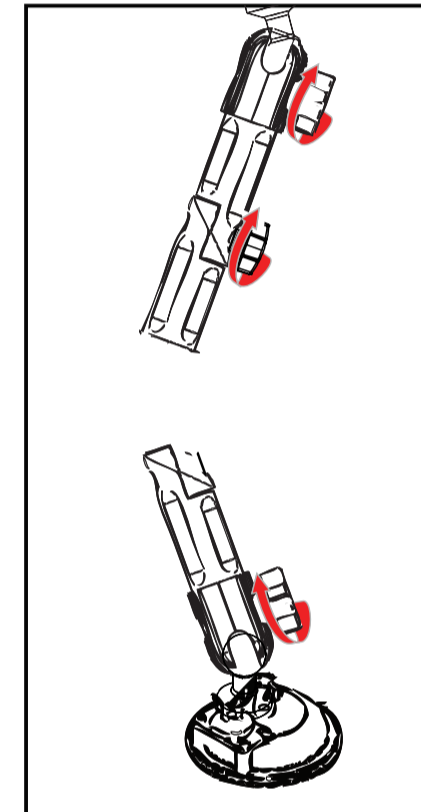

2. Adjust the arms to your favorite position and then tighten the SCREW KNOB clockwise.