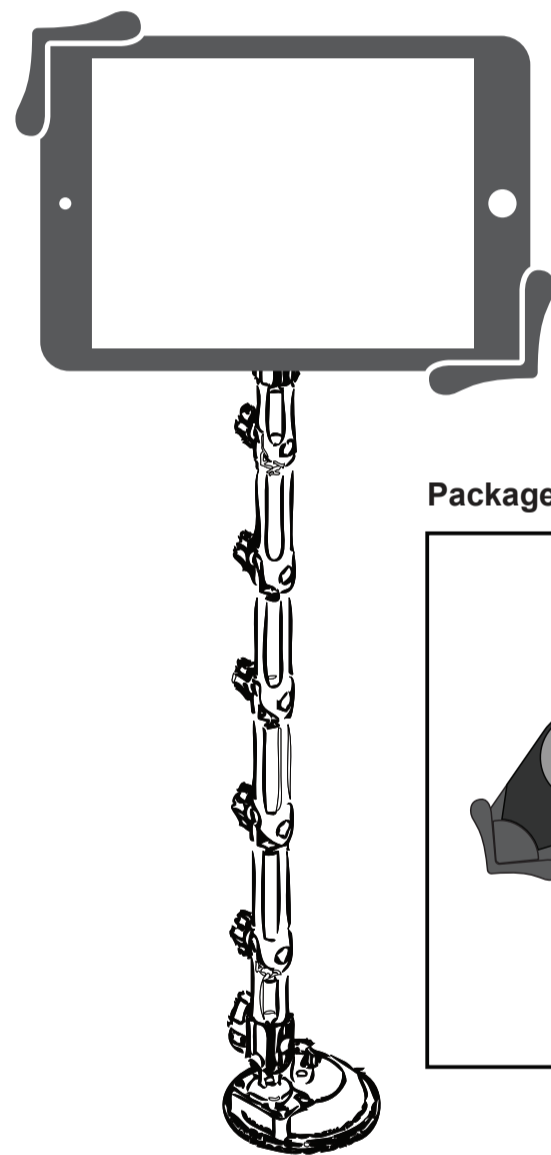

PAD-CFSM

Custom Flex Suction Mount for 7-14 Inch Tablets INSTRUCTION MANUAL

Thank you for choosing CTA Digital's product. We hope that you will enjoy using it. Please follow the guidelines and instructions as laid out in this instruction manual.

Package Contents: