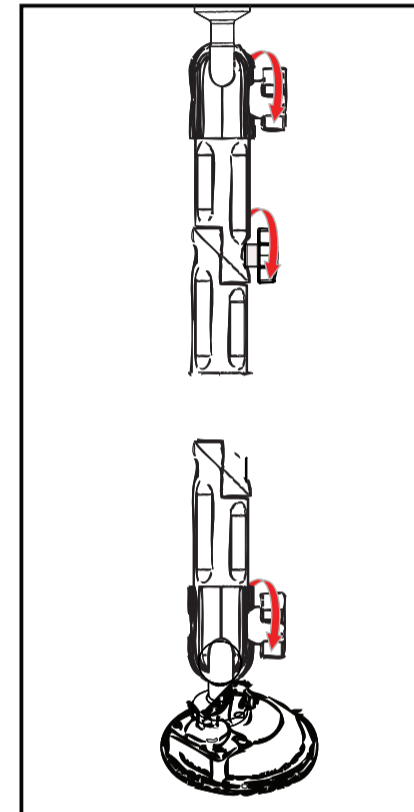

3. Adjusting the Flex Arm

1. Twist the SCREW KNOB of the arms anticlockwise to release the connection.