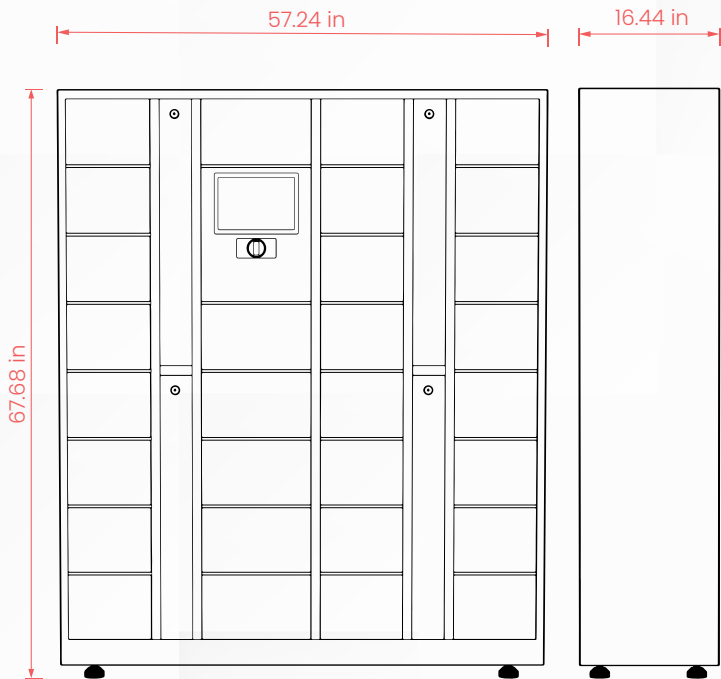

SKU:

LOC-SMART30

Smart Lock and Charge Locker Device Management System 30 Doors

PRODUCT DATA SHEET

FEATURES:

- Thirty individual secure locker cubbies
- All wiring and locker control components accessible via the central access panels
- Charge your devices with USB-A and USB-C ports in each cubby
- Central touchscreen display provides user access to locker cubbies
- CTA software application provides local locker control and remote administration
- Locker sizes and features can be customized to needs
- RFID reader allows integration with employee badges