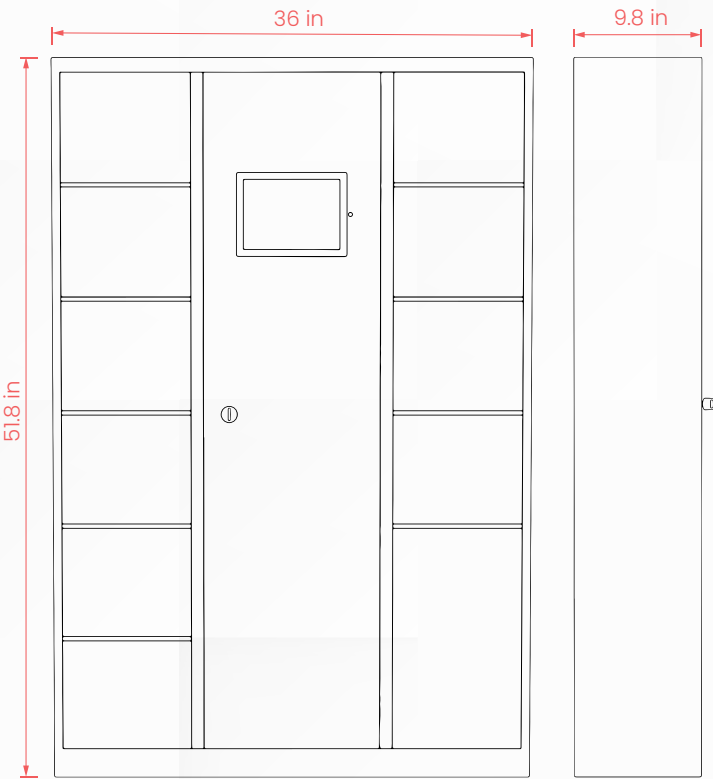

Smart Lock and Charge Locker Device Management System 12 Doors

PRODUCT DATA SHEET

FEATURES:

- Twelve individual secure locker cubbies
- All wiring and locker control components accessible via the central access panels
- Charge your devices with USB-A and USB-C ports in each cubby
- Central touchscreen display provides user access to locker cubbies
- CTA software application provides local locker control and remote administration
- Locker sizes and features can be customized to needs