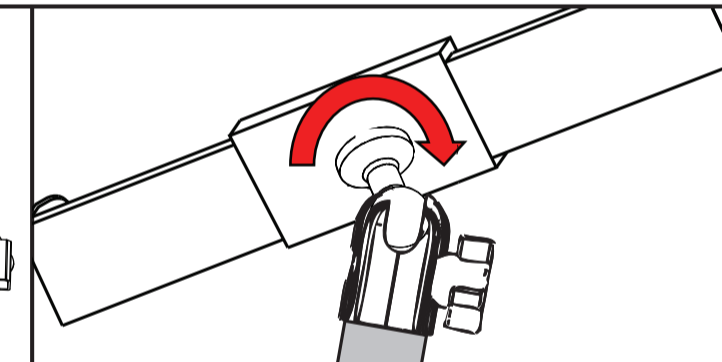

Package Contents:

Instructions:

1. Installing Vehicle Dashboard Mount to your Vehicle

For permanent installation, connect the dashboard Mount to the wall, roof or dash. This will require drilling into your vehicle's interior surface.

1. Make holes on the dashboard, wall or roof of your vehicle.

2. Screw up the dashboard mount to the holes with the screws and Allen Key.

2. Adjusting the Flex Arm

1. Twist the SCREW KNOBS counterclockwise to release the connection.

2. Adjust the arm to your favorite position and then tighten the SCREW KNOB clockwise.

3. Installing your Device and Adjusting the Tablet holder

1. Insert key into lock at back of holder. Turn counterclockwise to unlock, then slide to open. Insert tablet against fixed end, then slide down to hold tight. Turn key clockwise to lock.