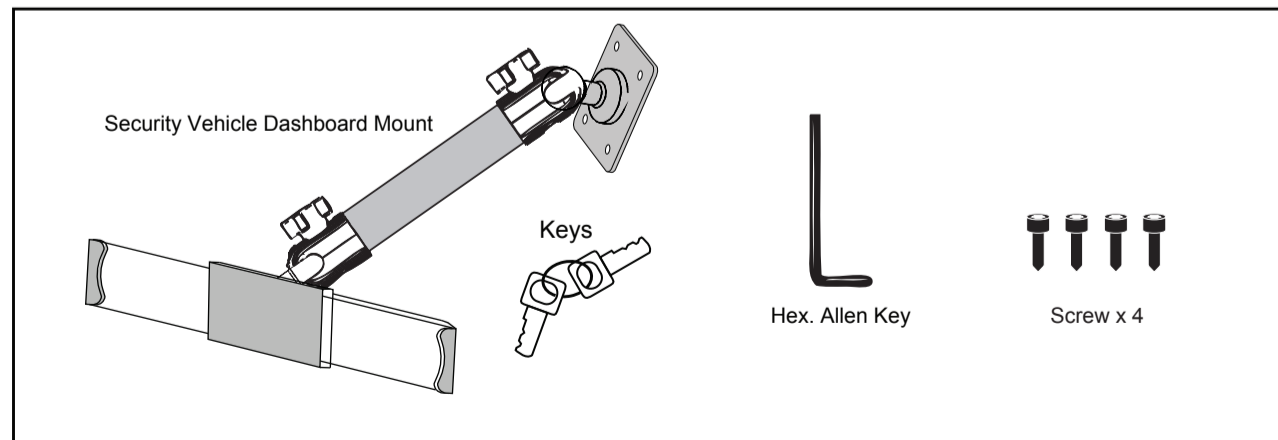

AUT-VDMS

Security Vehicle Dashboard Mount for 7-14 Inch Tablets INSTRUCTION MANUAL

Thank you for choosing CTA Digital's product. We hope that you will enjoy using it. Please follow the guidelines and instructions as laid out in this instruction manual.

Package Contents:

Instructions:

1. Installing Vehicle Dashboard Mount to your Vehicle

For permanent installation, connect the dashboard Mount to the wall, roof or dash. This will require drilling into your vehicle's interior surface.

⚠ Drilling into the dash, wall, or roof will permanently damage the vehicle. Use caution and consult a mobile install professional to avoid drilling into the gas tank, electrical system or other highly sensitive vehicle components.

2. Adjust the arm to your favorite position and then tighten the SCREW KNOB clockwise.

3. Installing your Device and Adjusting the Tablet holder

1. Insert key into lock at back of holder. Turn counterclockwise to unlock, then slide to open. Insert tablet against fixed end, then slide down to hold tight. Turn key clockwise to lock.