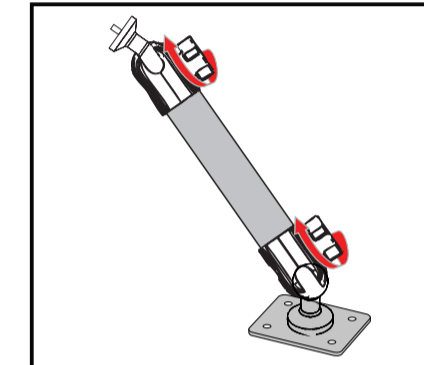

1. Make holes on the dashboard, wall or roof of your vehicle.

2. Screw up the dashboard mount to the holes with the screws and Allen Key.

2. Adjusting the Flex Arm

1. Twist the SCREW KNOBS counterclockwise to release the connection.

2. Adjust the arm to your favorite position and then tighten the SCREW KNOB clockwise.

3. Installing your Device and Adjusting the Tablet holder

1. Insert key into lock at back of holder. Turn counterclockwise to unlock, then slide to open. Insert tablet against fixed end, then slide down to hold tight. Turn key clockwise to lock.