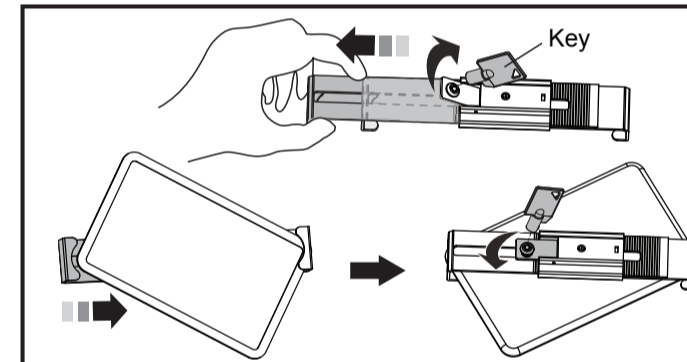

Package Contents:

Instructions:

1. Installing Vehicle Dashboard Mount to your Vehicle

For permanent installation, connect the dashboard Mount to the wall, roof or dash. This will require drilling into your vehicle's interior surface.

1. Make holes on the dashboard, wall or roof of your vehicle.

2. Screw up the dashboard mount to the holes with the screws and Allen Key.

2. Adjusting the Flex Arm

1. Twist the SCREW KNOBS counterclockwise to release the connection.

2. Adjust the arm to your favorite position and then tighten the SCREW KNOB clockwise.

3. Installing your Device and Adjusting the Tablet holder

1. Insert key into lock at back of holder. Turn counterclockwise to unlock, then slide to open. Insert tablet against fixed end, then slide down to hold tight. Turn key clockwise to lock.