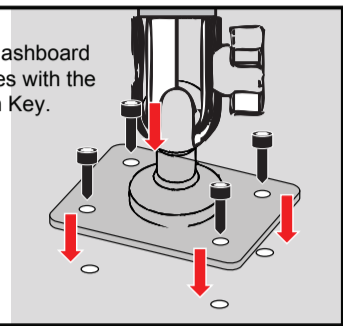

Package Contents:

Instructions:

1. Installing Vehicle Dashboard Mount to your Vehicle

For permanent installation, connect the dashboard Mount to the wall, roof or dash. This will require drilling into your vehicle's interior surface.

⚠ Drilling into the dash, wall, or roof will permanently damage the vehicle. Use caution and consult a mobile install professional to avoid drilling into the gas tank, electrical system or other highly sensitive vehicle components.

1. Make holes on the dashboard, wall or roof of your vehicle.

2. Screw up the dashboard mount to the holes with the screws and Allen Key.

2. Adjusting the Flex Arm

1. Twist the SCREW KNOBS counterclockwise to release the connection.

2. Adjust the arm to your favorite position and then tighten the SCREW KNOB clockwise.

3. Installing your Device and Adjusting the Tablet holder

1. Insert key into lock at back of holder. Turn counterclockwise to unlock, then slide to open. Insert tablet against fixed end, then slide down to hold tight. Turn key clockwise to lock.