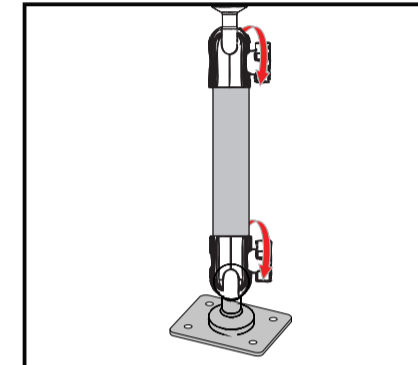

Package Contents:

Instructions:

1. Installing Vehicle Dashboard Mount to your Vehicle

For permanent installation, connect the dashboard Mount to the wall, roof or dash. This will require drilling into your vehicle's interior surface.

⚠ Drilling into the dash, wall, or roof will permanently damage the vehicle. Use caution and consult a mobile install professional to avoid drilling into the gas tank, electrical system or other highly sensitive vehicle components.

1. Make holes on the dashboard, wall or roof of your vehicle.

2. Screw up the dashboard mount to the holes with the screws and Allen Key.

2. Adjusting the Flex Arm

1. Twist the SCREW KNOBS counterclockwise to release the connection.

2. Adjust the arm to your favorite position and then tighten the SCREW KNOB clockwise.

3. Installing your Device and Adjusting the Tablet holder

1. Insert key into lock at back of holder. Turn counterclockwise to unlock, then slide to open. Insert tablet against fixed end, then slide down to hold tight. Turn key clockwise to lock.