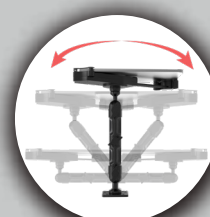

Ball Joint Adjustability

	Quantity	Width	Height	Depth	Weight	UPC Barcode
Packaging	-	-	-	-	-	656777022617
Master	-	-	-	-	-	10656777022614