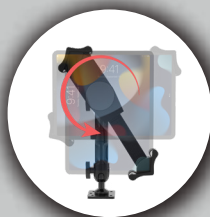

Package includes:

- (1) Dash Mount with Universal Holder
- (1) Set Hardware

Portrait & Landscape Orientation