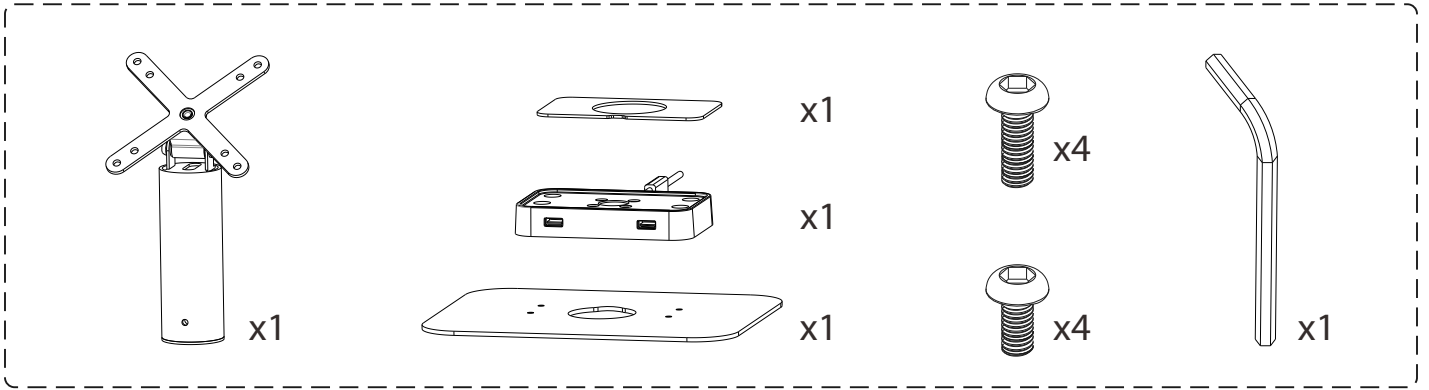

VESA Compatible Desk Mount

with USB Ports and Cable Routing

BLACK / WHITE

ADD-USBPOSB / ADD-USBPOSW

INSTRUCTION - MANUAL

1. Installing Desk Mount Base Platform Components

2. Installing Desk Mount Main Body