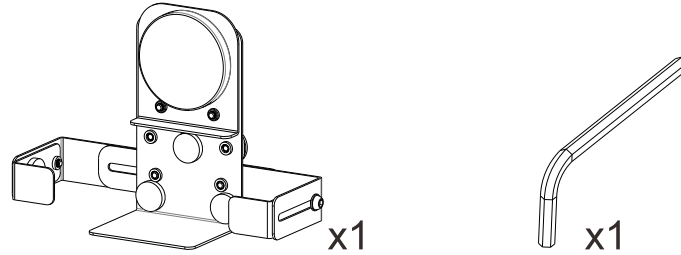

Magnetic Speaker Holder for PAD-PARAW & Mobile Floor Stands (Black/White)

INSTRUCTION MANUAL ADD-SPKB/ADD-SPKW

Component Checklist

Mount on the pole

Mount on the Enclosure