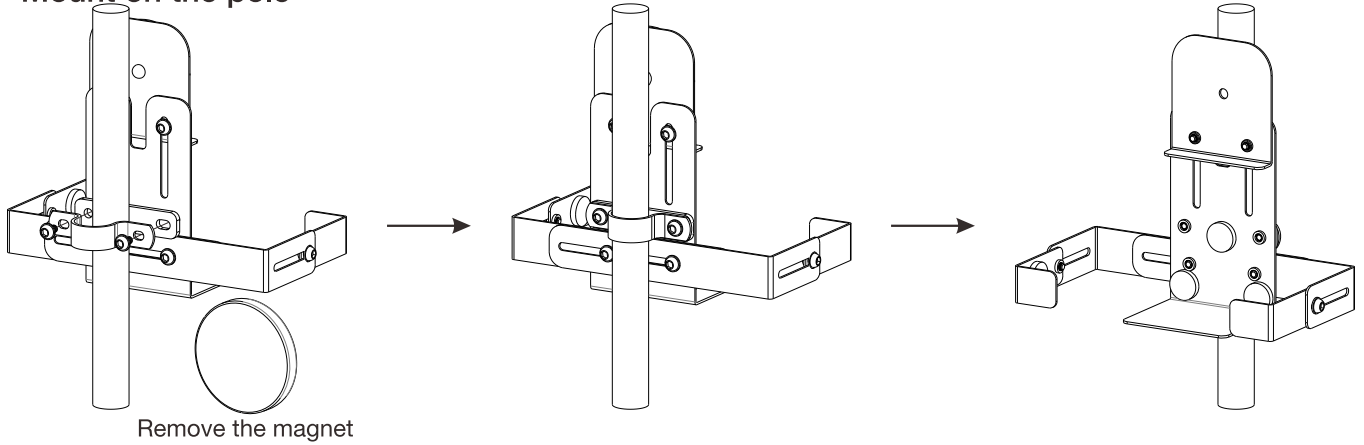

Magnetic Speaker Holder for PAD-PARAW & Mobile Floor Stands (Black/White)

INSTRUCTION MANUAL ADD-SPKB/ADD-SPKW

Component Checklist

Mount on the pole

Mount on the Enclosure