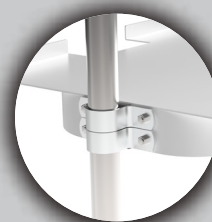

ADD-SCALE

ADD-On Tray for Scale for Mobile Floor Stands

ADD-On Tray

This sturdy, multi-use steel tray is compatible with CTA's 40-millimeter diameter Mobile Floor Stands. It's perfect for holding all types of items, including medical supplies, a scale, or anything you need on-the-go. With a high lip, this tray protects from spills and prevents items from falling onto the floor. This tray is compatible with any of CTA's Mobile Floor Stand units.

Features:

- Sturdy steel tray with high lip
- Foam padding at rear end
- Compatible with CTA's 40-millimeter

Specifications:

- Tray Dimensions:
14-1/4"L x 14-1/4"W
- Overall Dimensions:
14-1/4"L x 14-1/4"W x 1-3/4"H

Package contents:

- (1) Metal Tray
- (2) Clamps
- (1) Set of Hardware

Designed Lip to Prevent Slipping

Sturdy Clamp Mount

Large Surface Area for Various Sizes

	Quantity	Width	Height	Depth	Weight	UPC Barcode
Packaging	-	-	-	-	-	656777019594
Master	-	-	-	-	-	10656777019591