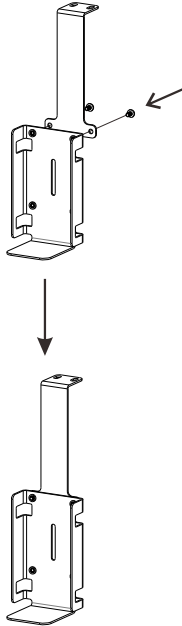

# Universal Metal Sanitizer Bottle Holder for ADD-PARAFS2 (Black/White)

INSTRUCTION MANUAL

ADD-SB2B // ADD-SB2W

## Component Checklist

Cut 2 pcs velcro strips. Make sure the length is suitable for your bottle size.