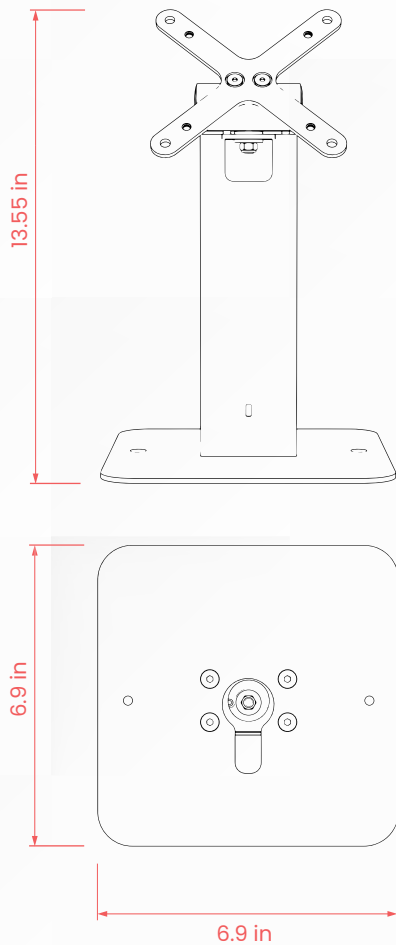

SKU:

PAD-RSDMB

MOUNTING:

Desk Mount

HOUSING:

Steel Body

WEIGHT:

3.3 Lbs

Hyperflex Rotating Sleek Desk Mount

PRODUCT DATA SHEET

DIMENSIONS:

FEATURES:

- Heavy-duty steel kiosk mount
- 180-degree rotation and tiltable VESA head
- Metal base features scratch- and slip-resistant rubber grips
- Allows portrait and landscape display setup
- Clean cable routing through hollow center post
- VESA 75 x 75 and 100 x 100-millimeter
- K-slot allows the desk mount to be locked to a tablet

COMPATIBILITY:

- Monitors up to 11 Lbs
- VESA compatible tablets
- Holders
- Enclosures

PORTRAIT & LANDSCAPE

TILT ADJUSTABLE

CABLE MANAGEMENT