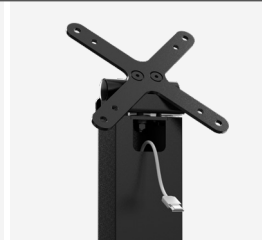

SKU:

PAD-RSDMB

MOUNTING:

Desk Mount

HOUSING:

Steel Body

WEIGHT:

3.3 Lbs

Hyperflex Rotating Sleek Desk Mount

PRODUCT DATA SHEET

DIMENSIONS:

FEATURES:

- Heavy-duty steel kiosk mount
- 180-degree rotation and tiltable VESA head
- Metal base features scratch- and slip-resistant rubber grips
- Allows portrait and landscape display setup
- Clean cable routing through hollow center post
- VESA 75 x 75 and 100 x 100-millimeter
- K-slot allows the desk mount to be locked to a tablet

COMPATIBILITY:

- Monitors up to 11 Lbs
- VESA compatible tablets
- Holders
- Enclosures

PORTRAIT & LANDSCAPE

TILT ADJUSTABLE

CABLE MANAGEMENT