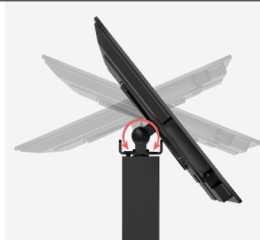

SKU:

PAD-RSDMB

MOUNTING:

Desk Mount

HOUSING:

Steel Body

WEIGHT:

3.3 Lbs

Hyperflex Rotating Sleek Desk Mount

PRODUCT DATA SHEET

DIMENSIONS:

FEATURES:

- Heavy-duty steel kiosk mount
- 180-degree rotation and tiltable VESA head
- Metal base features scratch- and slip-resistant rubber grips
- Allows portrait and landscape display setup
- Clean cable routing through hollow center post
- VESA 75 x 75 and 100 x 100-millimeter
- K-slot allows the desk mount to be locked to a tablet

COMPATIBILITY:

- Monitors up to 11 Lbs
- VESA compatible tablets
- Holders
- Enclosures

PORTRAIT & LANDSCAPE

TILT ADJUSTABLE

CABLE MANAGEMENT