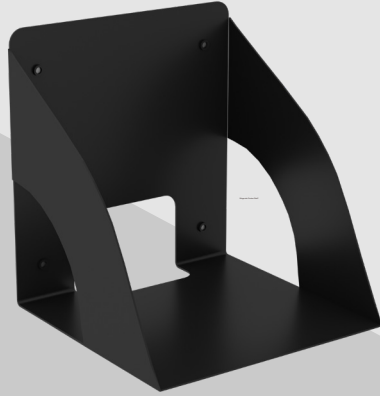

ADD-PARAPRT

Magnetic Printer Shelf for PARAF and Mobile Floor Stands (Black)

Magnetic Printer Shelf

For whatever application you need to provide a receipt – point of sale, events, trade shows – CTA’s Magnetic Printer Shelf provides a secure place to hold your printer – right on your kiosk. This small-but-mighty metal shelf easily mounts to our Premium Single Locking Floor Stand Kiosk (PAD-PARAF) via four super-strong magnets. At the back of the shelf, a handy opening allows you to manage cables with ease. Compatible with CTA’s PAD-PARAF family of Primum Locking Floor Stand Kiosks.

Features:

- Durable black aluminum shelf unit
- Space at the rear of the shelf to manage cables
- Holds most receipt printers (printer not included)

Specifications:

- Dimensions: 6-1/8 x 7-3/8 x 6-7/8-inches

Package contents:

- (1)Magnetic Printer Shelf Unit

Magnetic Back

Compact Design

Fast & Simple Installation

	Quantity	Width	Height	Depth	Weight	UPC Barcode
Packaging	-	-	-	-	-	656777019044
Master	-	-	-	-	-	10656777019041