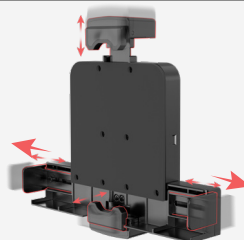

8.57 in

7.18 in

2.2 in

FEATURES:

- Holder Anti-Theft Deterrent Security
- Port covers block dust and dirt
- Streamlined, rugged design
- Security key locks
- Foam pad to prevent scratches

COMPATIBILITY:

- Defender Series Cases

ADJUSTABLE HOLDER FOR DIFFERENT SIZES

INTEGRATED FOAM

ANTI-DETERRENT SECURITY CABLE