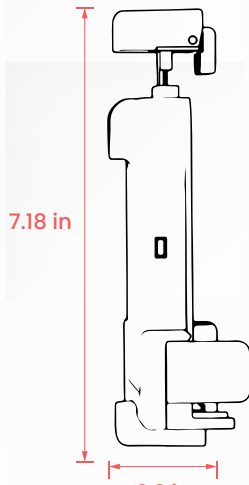

SKU:

ADD-OTTERDEF

MOUNTING:

Tablet Holder

WEIGHT:

1.38 Lbs

SECURITY HOLDER FOR OTTERBOX DEFENDER SERIES PRODUCT DATA SHEET

DIMENSIONS:

8.57 in

7.18 in

2.2 in

FEATURES:

- Holder Anti-Theft Deterrent Security
- Port covers block dust and dirt
- Streamlined, rugged design
- Security key locks
- Foam pad to prevent scratches

COMPATIBILITY:

- Defender Series Cases

ADJUSTABLE HOLDER FOR DIFFERENT SIZES

INTEGRATED FOAM

ANTI-DETERRENT SECURITY CABLE