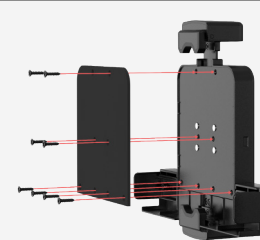

SKU:

ADD-OTTERDEF

MOUNTING:

Tablet Holder

WEIGHT:

1.38 Lbs

SECURITY HOLDER FOR OTTERBOX DEFENDER SERIES PRODUCT DATA SHEET

DIMENSIONS:

8.57 in

7.18 in

2.2 in

FEATURES:

- Holder Anti-Theft Deterrent Security
- Port covers block dust and dirt
- Streamlined, rugged design
- Security key locks
- Foam pad to prevent scratches

COMPATIBILITY:

- Defender Series Cases

ADJUSTABLE HOLDER FOR DIFFERENT SIZES

INTEGRATED FOAM

ANTI-DETERRENT SECURITY CABLE