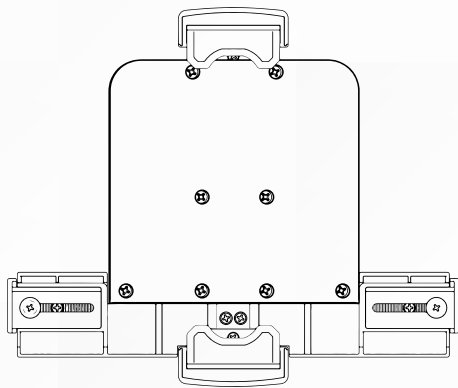

SKU:

ADD-OTTERDEF

MOUNTING:

Tablet Holder

WEIGHT:

1.38 Lbs

SECURITY HOLDER FOR OTTERBOX DEFENDER SERIES PRODUCT DATA SHEET

DIMENSIONS:

8.57 in

7.18 in

2.2 in

FEATURES:

- Holder Anti-Theft Deterrent Security
- Port covers block dust and dirt
- Streamlined, rugged design
- Security key locks
- Foam pad to prevent scratches

COMPATIBILITY:

- Defender Series Cases

ADJUSTABLE HOLDER FOR DIFFERENT SIZES

INTEGRATED FOAM

ANTI-DETERRENT SECURITY CABLE