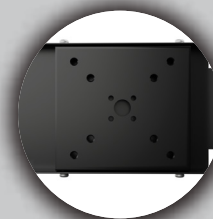

ADD-MUL

Mullion Side Mount

For 75x75 or 100x100 VESA Mounts

Mullion Side Mount

This durable, easy to use mullion side mount can be used with any enclosures or holders with a 75 X 75 or 100 x 100 VESA connection. It mounts flush against any mullion with a set of included hardware. Combined with a VESA compatible holder or enclosure, this convenient piece tilts from side to side for accessibility and a refined look in any office, conference room, doctor's office reception.

Features:

- Heavy-duty Mullion Side Mount
- Mounts flush against any mullion
- Compatible with any enclosures or holders with a 75 X 75 or 100 x 100 VESA connection

Specifications:

- Weight: 2.11 lbs.
- Mullion Side Mount Dimensions: 10.15" x 5.15" x 1.15"

Package includes:

- (1) Mullion Side Mount
- (1) Set of mounting hardware

Adjustable Mount

Compatible with 75x75 or 100x100 VESA Connection

Compact Design

	Quantity	Width	Height	Depth	Weight	UPC Barcode
Packaging	-	-	-	-	-	656777017385
Master	-	-	-	-	-	10656777017382