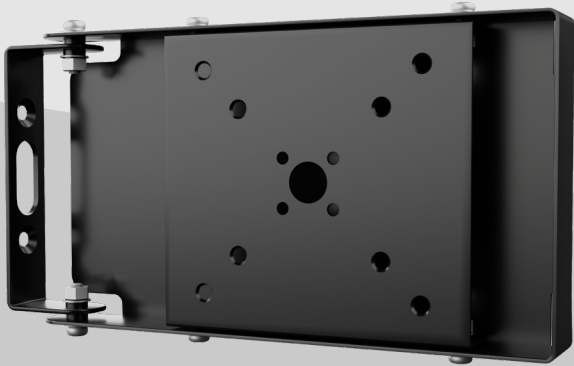

ADD-MUL

Mullion Side Mount

For 75x75 or 100x100 VESA Mounts

Mullion Side Mount

This durable, easy to use mullion side mount can be used with any enclosures or holders with a 75 X 75 or 100 x 100 VESA connection. It mounts flush against any mullion with a set of included hardware. Combined with a VESA compatible holder or enclosure, this convenient piece tilts from side to side for accessibility and a refined look in any office, conference room, doctor's office reception.

Features:

- Heavy-duty Mullion Side Mount
- Mounts flush against any mullion
- Compatible with any enclosures or holders with a 75 X 75 or 100 x 100 VESA connection

Specifications:

- Weight: 2.11 lbs.
- Mullion Side Mount Dimensions: 10.15" x 5.15" x 1.15"

Package includes:

- (1) Mullion Side Mount
- (1) Set of mounting hardware

Adjustable Mount

Compatible with 75x75 or 100x100 VESA Connection

Compact Design

	Quantity	Width	Height	Depth	Weight	UPC Barcode
Packaging	-	-	-	-	-	656777017385
Master	-	-	-	-	-	10656777017382