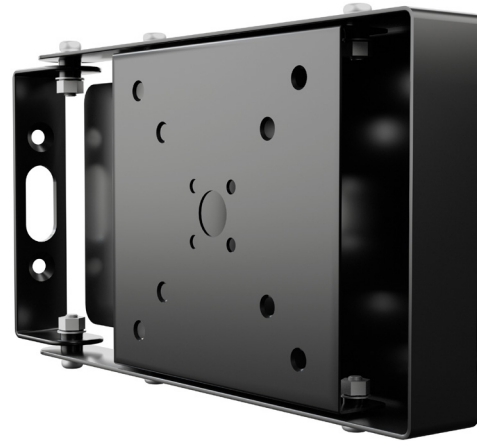

ADD-MUL

Mullion Side Mount

For 75x75 or 100x100 VESA Mounts

Mullion Side Mount

This durable, easy to use mullion side mount can be used with any enclosures or holders with a 75 X 75 or 100 x 100 VESA connection. It mounts flush against any mullion with a set of included hardware. Combined with a VESA compatible holder or enclosure, this convenient piece tilts from side to side for accessibility and a refined look in any office, conference room, doctor's office reception.

Features:

- Heavy-duty Mullion Side Mount
- Mounts flush against any mullion
- Compatible with any enclosures or holders with a 75 X 75 or 100 x 100 VESA connection

Specifications:

- Weight: 2.11 lbs.
- Mullion Side Mount Dimensions: 10.15" x 5.15" x 1.15"

Package includes:

- (1) Mullion Side Mount
- (1) Set of mounting hardware

Adjustable Mount

Compatible with 75x75 or 100x100 VESA Connection

Compact Design

	Quantity	Width	Height	Depth	Weight	UPC Barcode
Packaging	-	-	-	-	-	656777017385
Master	-	-	-	-	-	10656777017382