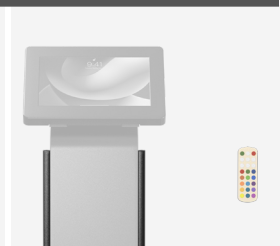

MOUNTING:

➤ Magnetic

DIMENSIONS:

➤ 42.5"L x 1.6"W x 0.8"H

LED BAR:

➤ RGB with Remote

OUTPUT:

➤ 2.4W Per Feet
900 Lumens Per LED Bar

LED Light Bar Add-Ons for CTA Digital PAD-PARAF Floor Stand PRODUCT DATA SHEET

BACK ANGLE

SIDE

FEATURES:

- Sturdy Metal LED Housing Construction
- Frosted Acrylic Lens
- 120 Degree Beam Spread out of LED Bar
- Built-in LED Light Controller on Power Cord
- Magnetic Storage Add-On for Cable Management Splash proof

TECHNICAL:

- Wattage: 2.4 Watts per Feet
- Lumen Output: 900 lumens per LED Bar
- Input Voltage: 5V
- Rating: IP20

COMPATIBILITY:

- Compatible with CTA Digital's PAD-PARAF Floor Stand

**CABLE MANAGEMENT
IN MAGNETIC STORAGE**

MAGNETIC CONNECTION

**REMOTE FOR RGB
LIGHTING CONTROLS**