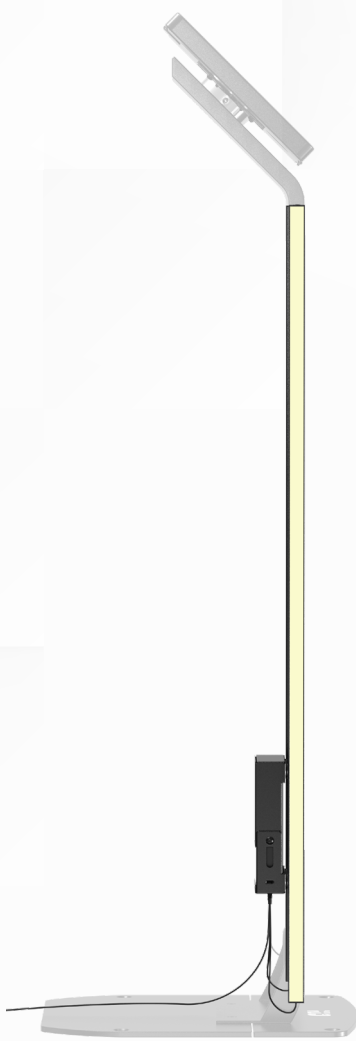

MOUNTING:

➤ Magnetic

DIMENSIONS:

➤ 42.5"L x 1.6"W x 0.8"H

LED BAR:

➤ RGB with Remote

OUTPUT:

➤ 2.4W Per Feet
900 Lumens Per LED Bar

LED Light Bar Add-Ons for CTA Digital PAD-PARAF Floor Stand PRODUCT DATA SHEET

BACK ANGLE

SIDE

FEATURES:

- Sturdy Metal LED Housing Construction
- Frosted Acrylic Lens
- 120 Degree Beam Spread out of LED Bar
- Built-in LED Light Controller on Power Cord
- Magnetic Storage Add-On for Cable Management Splash proof

TECHNICAL:

- Wattage: 2.4 Watts per Feet
- Lumen Output: 900 lumens per LED Bar
- Input Voltage: 5V
- Rating: IP20

COMPATIBILITY:

- Compatible with CTA Digital's PAD-PARAF Floor Stand

**CABLE MANAGEMENT
IN MAGNETIC STORAGE**

MAGNETIC CONNECTION

**REMOTE FOR RGB
LIGHTING CONTROLS**