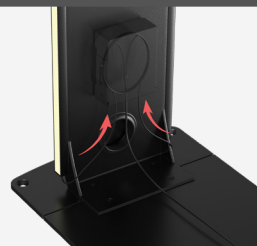

MOUNTING:

➤ Magnetic

DIMENSIONS:

➤ 42.5"L x 1.6"W x 0.8"H

LED BAR:

➤ RGB with Remote

OUTPUT:

➤ 2.4W Per Feet
900 Lumens Per LED Bar

LED Light Bar Add-Ons for CTA Digital PAD-PARAF Floor Stand PRODUCT DATA SHEET

BACK ANGLE

SIDE

FEATURES:

- Sturdy Metal LED Housing Construction
- Frosted Acrylic Lens
- 120 Degree Beam Spread out of LED Bar
- Built-in LED Light Controller on Power Cord
- Magnetic Storage Add-On for Cable Management Splash proof

TECHNICAL:

- Wattage: 2.4 Watts per Feet
- Lumen Output: 900 lumens per LED Bar
- Input Voltage: 5V
- Rating: IP20

COMPATIBILITY:

- Compatible with CTA Digital's PAD-PARAF Floor Stand

**CABLE MANAGEMENT
IN MAGNETIC STORAGE**

MAGNETIC CONNECTION

**REMOTE FOR RGB
LIGHTING CONTROLS**