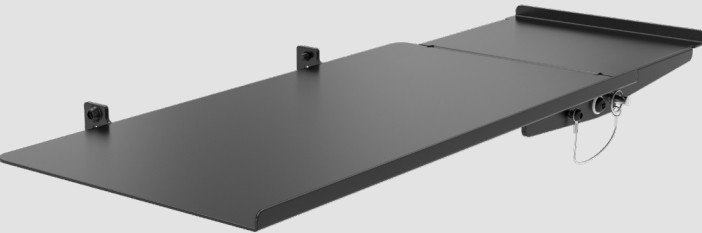

ADD-KBTB

Add-On Keyboard Tray for ADD-PARAFS (Black)

Add-On Keyboard Tray for ADD-PARAFS (Black)

CTA Digital's Keyboard Tray add-on for our popular Floor Stand Kiosk (ADD-PARAFS) transforms a presentation kiosk into an instant digital workstation. An intuitive bracket screws into the side of the floor stand with the included hardware kit. A useful slide out tray extension creates added surface area for office supplies. Secure padding and a handy tray lip holds keyboards securely in place, and folds down flat against the body of the floor stand when not in use. This tray has the same finish as the ADD-PARAFS kiosk to ensure a sleek, stylish appearance.

Features:

- Heavy duty sturdy metal keyboard tray component to create a workstation on-the-go
- Keyboard tray can expand-and-stow
- Keyboard tray expands for further workstation surface area
- Built-in pin component to help keep the tray stowed away securely
- Available in black and white finishes
- Edge lip on key sides to help aid items from sliding off

Specifications:

- Dimensions: 8.3"W x 14.5"L x 1.2"D
- Weight: 3.1 lbs.

Package includes:

- (1) Keyboard Tray
- (1) Set of Hardware

Ample Surface Area

Edge Lips

Expandable Surface

Compatible with ADD-PARAFS