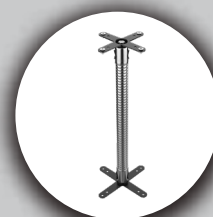

ADD-GVESAB2

Thick, Heavy-Duty Security Gooseneck w/ Dual VESA Plates (Black)

Thick, Heavy-Duty Security Gooseneck w/ Dual VESA Plates

This unique gooseneck component gives users who wish to customize their digital workspace a creative option for home offices, shops, or anyplace requiring an innovative tablet mount solution. Two standard 75 x 75, and 100 x 100-millimeter VESA plates attach quickly to the ends of a sturdy, large gooseneck. Screw one plate into a table top, desk, conference table, or retail counter. Attach the second VESA plate to any compatible tablet case, including CTA's popular Paragon Enclosure (PAD-PARAW). The thick gooseneck has plenty of room to neatly route cables out of sight. The bendable gooseneck provides a wide array of positioning options, as well as the ability to view tablets in either portrait or landscape orientation.

Features:

- Sturdy and thick metal gooseneck with dual VESA plates
- Flexible gooseneck allows for a multitude of angle setups providing the optimal and preferred view
- Thick gooseneck allows for clean cable routing throughout tucking away wires and routing them seamlessly from one end to another
- VESA plate can be screwed directly into a table, countertop, or other surface
- Compatible 75 x 75-millimeter VESA mount compatible enclosures, including CTA's Paragon enclosures

Specifications:

- Overall Dimensions: 17.25"L x 6.25"W
- Dimension Range: 16"L
- Weight: 2 lbs 1 oz

Package includes:

- (1) Gooseneck
- (1) VESA plates
- (1) Set of Hardware

Flexible Gooseneck

Cable Management

Dual VESA Versatility

	Quantity	Width	Height	Depth	Weight	UPC Barcode
Packaging	-	-	-	-	-	656777020187
Master	-	-	-	-	-	10656777020184