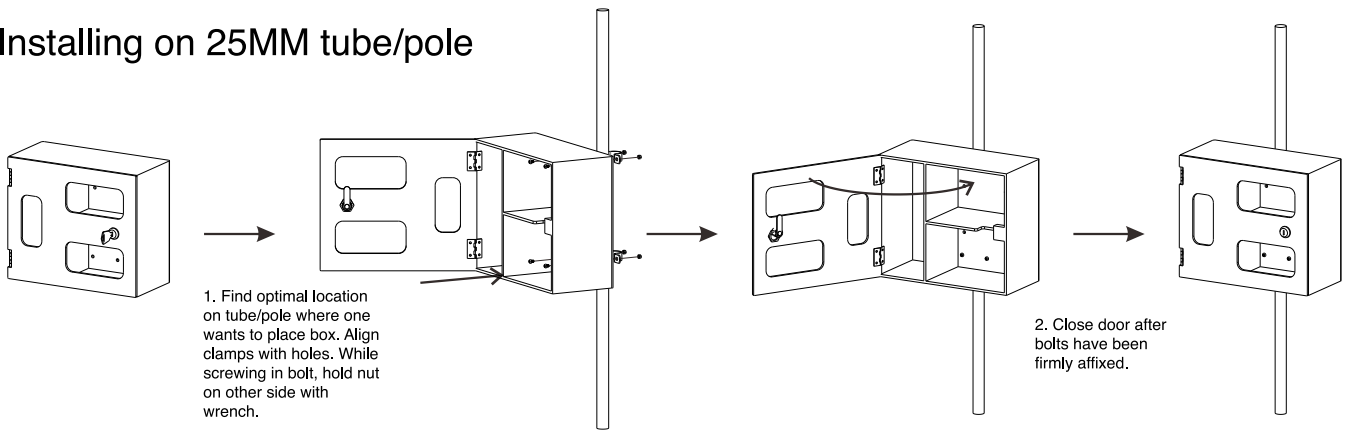

### Installing on 25MM tube/pole