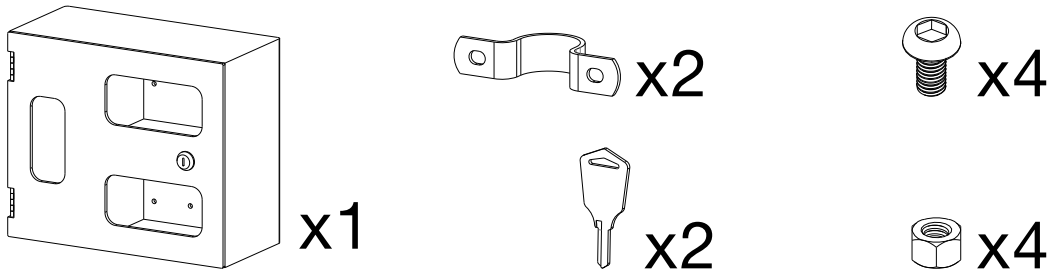

### Installing on 25MM tube/pole

### Installing on a VESA 75x75 size