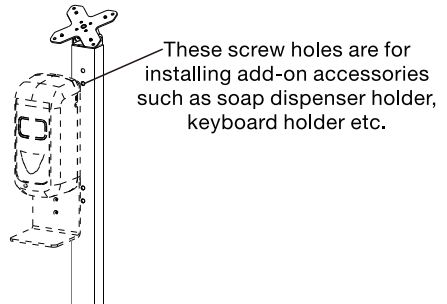

Premium Thin Profile Floor stand with VESA plate and Base (Black/White)

INSTRUCTION MANUAL

ADD-CHKB/ADD-CHKW

Component Checklist

Remark: Enclosure, add-on accessories or device not included.