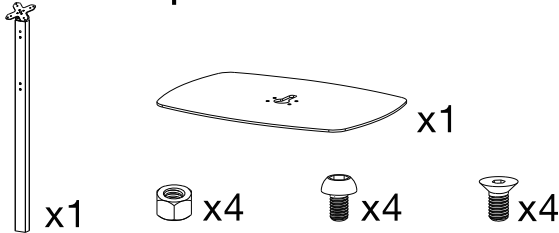

Premium Thin Profile Floor stand with VESA plate and Base (Black/White)

INSTRUCTION MANUAL

ADD-CHKB/ADD-CHKW

Component Checklist

Remark: Enclosure, add-on accessories or device not included.