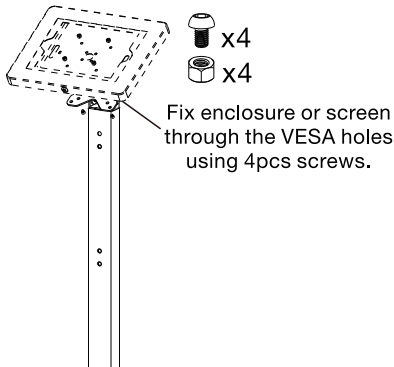

Premium Thin Profile Floor stand with VESA plate and Base (Black/White)

INSTRUCTION MANUAL

ADD-CHKB/ADD-CHKW

Component Checklist

Remark: Enclosure, add-on accessories or device not included.