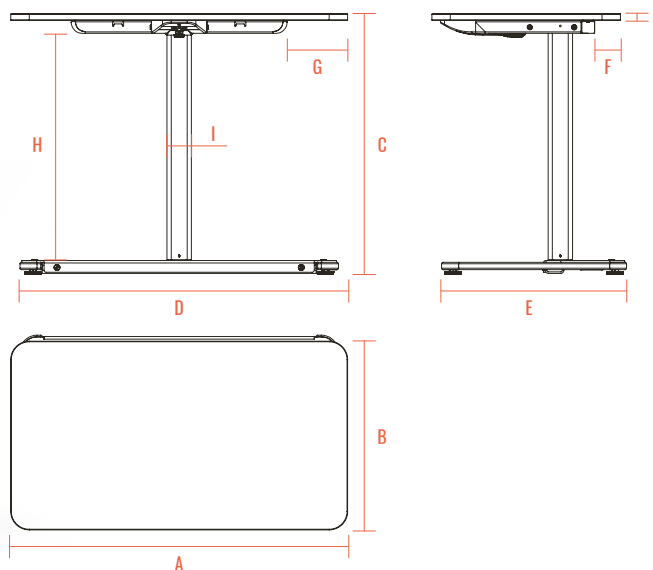

## PRODUCT DETAILS

Dimensions:	91 cm x 51 cm (length x width)
Color:	Offwhite, Dark Gray/Black
Weight:	22 kg
Tabletop:	Laminated chipboard (18 mm thick) with plastic edging
Frame:	Powder-coated steel with 4 levelers with a 10 mm thread
Handset:	Up and down
Display showing the desk height:	No
Collision detection:	Yes

## TECHNICAL SPECIFICATIONS

Height adjustment interval:	70-120 cm
Max. loading:	40 kg
Duty cycles:	switched on for 2 minutes; switched off for 18 minutes
Input:	220-230V / 50-60Hz / 2.5A

TABLE SIZE	WEIGHT	A	B	C	D	E	F	G	H	I	J
91x51 cm	22 kg	91	51	70-120	86	50	7	16	61-111	6,6	2