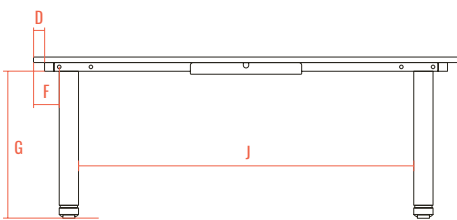

Yaasa Desk Pro 2

Yaasa Desk Pro 2

PRODUCT DETAILS

Table Sizes:	139 x 75 cm 160 x 80 cm 180 x 80 cm (length x width)
Color:	Offwhite Acacia Oak Light Grey Dark Grey/Black
Weight:	36.64 kg (139 cm) 39.50 kg (160 cm) 41.41 kg (180 cm)
Desktop:	Melamine-coated chipboard with all-round plastic edging
Frame:	made of powder-coated steel with aluminium base including 4 leveling feet with a 10 mm thread
Handset:	raising and lowering, with memory position function
Display showing the desk height:	Yes
Safety function Collision detection (ISP):	Yes
Assembly:	Easy assembly in a couple of minutes with Step-by-step instructions

TECHNICAL SPECIFICATIONS

Height adjustment interval:	64-130 cm
Max. loading:	80 kg
Duty cycles:	switched on for 2 minutes; switched off for 18 minutes
Input:	230 V / 50 Hz / 2 A

TABLE SIZE	WEIGHT	A	B	C	D	E	F	G	H	I	J
139 cm x 75 cm	36,64 kg	138	75	64-130	2,4	67	8,2	54,5-122,5	6,6	58	109
160 cm x 80 cm	39,50 kg	160	80	64-130	4	67	9,8	54,5-122,5	6,6	58	127
180 cm x 80 cm	41,41 kg	180	80	64-130	5	67	10,8	54,5-122,5	6,6	58	145