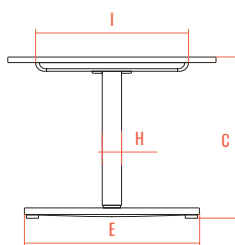

Yaasa Desk Pro 2

Yaasa Desk Pro 2

PRODUCT DETAILS

Table Sizes:	139 x 75 cm 160 x 80 cm 180 x 80 cm (length x width)
Color:	Offwhite Acacia Oak Light Grey Dark Grey/Black
Weight:	36.64 kg (139 cm) 39.50 kg (160 cm) 41.41 kg (180 cm)
Desktop:	Melamine-coated chipboard with all-round plastic edging
Frame:	made of powder-coated steel with aluminium base including 4 leveling feet with a 10 mm thread
Handset:	raising and lowering, with memory position function
Display showing the desk height:	Yes
Safety function Collision detection (ISP):	Yes
Assembly:	Easy assembly in a couple of minutes with Step-by-step instructions

TECHNICAL SPECIFICATIONS

Height adjustment interval:	64-130 cm
Max. loading:	80 kg
Duty cycles:	switched on for 2 minutes; switched off for 18 minutes
Input:	230 V / 50 Hz / 2 A

TABLE SIZE	WEIGHT	A	B	C	D	E	F	G	H	I	J
139 cm x 75 cm	36,64 kg	138	75	64-130	2,4	67	8,2	54,5-122,5	6,6	58	109
160 cm x 80 cm	39,50 kg	160	80	64-130	4	67	9,8	54,5-122,5	6,6	58	127
180 cm x 80 cm	41,41 kg	180	80	64-130	5	67	10,8	54,5-122,5	6,6	58	145