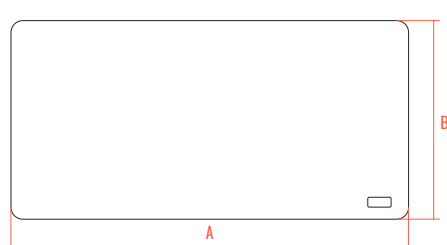

Yaasa Desk Pro 2

Yaasa Desk Pro 2

PRODUCT DETAILS

Table Sizes:	139 x 75 cm 160 x 80 cm 180 x 80 cm (length x width)
Color:	Offwhite Acacia Oak Light Grey Dark Grey/Black
Weight:	36.64 kg (139 cm) 39.50 kg (160 cm) 41.41 kg (180 cm)
Desktop:	Melamine-coated chipboard with all-round plastic edging
Frame:	made of powder-coated steel with aluminium base including 4 leveling feet with a 10 mm thread
Handset:	raising and lowering, with memory position function
Display showing the desk height:	Yes
Safety function Collision detection (ISP):	Yes
Assembly:	Easy assembly in a couple of minutes with Step-by-step instructions

TECHNICAL SPECIFICATIONS

Height adjustment interval:	64-130 cm
Max. loading:	80 kg
Duty cycles:	switched on for 2 minutes; switched off for 18 minutes
Input:	230 V / 50 Hz / 2 A

TABLE SIZE	WEIGHT	A	B	C	D	E	F	G	H	I	J
139 cm x 75 cm	36,64 kg	138	75	64-130	2,4	67	8,2	54,5-122,5	6,6	58	109
160 cm x 80 cm	39,50 kg	160	80	64-130	4	67	9,8	54,5-122,5	6,6	58	127
180 cm x 80 cm	41,41 kg	180	80	64-130	5	67	10,8	54,5-122,5	6,6	58	145