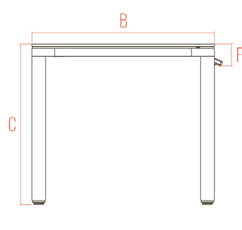

Yaasa Desk Four

Yaasa Desk Four

PRODUCT DETAILS

Dimensions:	Length 160 cm 180 cm 200 cm 220 cm 240 cm Width: 80 cm 90 cm 100 cm 110 cm 120 cm
Tabletop Material/Color:	Hardwood Bamboo Multiplex White (U775 ST9) Multiplex Dark Gray (U963 ST9) Hardwood Oak
Frame Material/Color:	Powder-coated steel frame including 4 levelers with M10 threads.
Handset:	Up/down with memory function.
Height Display:	Yes
Collision Sensor:	Yes

TECHNICAL SPECIFICATIONS

Adjustment Range:	69-118 cm
Maximum Load (dynamic):	80-100 kg (according to size), evenly distributed.
Maximum Load (static):	150-170 kg (according to size), evenly distributed.
Number of Motors:	4
Input:	230 V / 50 Hz / 3,5 A
Noise Level:	Lw,A,max = 63dB(A)
Duty Cycle:	2 minutes on, 18 minutes off.
Connector Type:	Schuko (Type F) or CH-Connector (Type J)

TABLE SIZE	WEIGHT	A	B	C	D	E	F
160x80 cm	49-51 kg	160	80	69-118	6	5,4	9,5
180x90 cm	58-60 kg	180	90	69-118	6	5,4	9,5
200x100 cm	65-69 kg	200	100	69-118	6	5,4	9,5