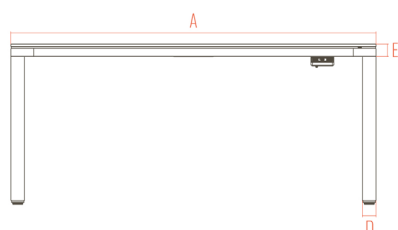

Yaasa Desk Four

Yaasa Desk Four

PRODUCT DETAILS

Dimensions:	Length 160 cm 180 cm 200 cm 220 cm 240 cm Width: 80 cm 90 cm 100 cm 110 cm 120 cm
Tabletop Material/Color:	Hardwood Bamboo Multiplex White (U775 ST9) Multiplex Dark Gray (U963 ST9) Hardwood Oak
Frame Material/Color:	Powder-coated steel frame including 4 levelers with M10 threads.
Handset:	Up/down with memory function.
Height Display:	Yes
Collision Sensor:	Yes

TECHNICAL SPECIFICATIONS

Adjustment Range:	69-118 cm
Maximum Load (dynamic):	80-100 kg (according to size), evenly distributed.
Maximum Load (static):	150-170 kg (according to size), evenly distributed.
Number of Motors:	4
Input:	230 V / 50 Hz / 3,5 A
Noise Level:	Lw,A,max = 63dB(A)
Duty Cycle:	2 minutes on, 18 minutes off.
Connector Type:	Schuko (Type F) or CH-Connector (Type J)

TABLE SIZE	WEIGHT	A	B	C	D	E	F
160x80 cm	49-51 kg	160	80	69-118	6	5,4	9,5
180x90 cm	58-60 kg	180	90	69-118	6	5,4	9,5
200x100 cm	65-69 kg	200	100	69-118	6	5,4	9,5