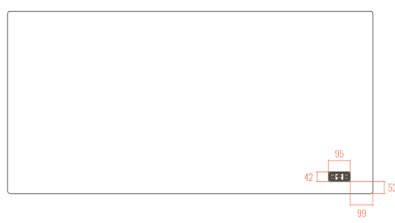

Yaasa Desk Four

Yaasa Desk Four

PRODUCT DETAILS

Dimensions:	Length 160 cm 180 cm 200 cm 220 cm 240 cm Width: 80 cm 90 cm 100 cm 110 cm 120 cm
Tabletop Material/Color:	Hardwood Bamboo Multiplex White (U775 ST9) Multiplex Dark Gray (U963 ST9) Hardwood Oak
Frame Material/Color:	Powder-coated steel frame including 4 levelers with M10 threads.
Handset:	Up/down with memory function.
Height Display:	Yes
Collision Sensor:	Yes

TABLE SIZE	WEIGHT	A	B	C	D	E	F
160x80 cm	49-51 kg	160	80	69-118	6	5,4	9,5
180x90 cm	58-60 kg	180	90	69-118	6	5,4	9,5
200x100 cm	65-69 kg	200	100	69-118	6	5,4	9,5