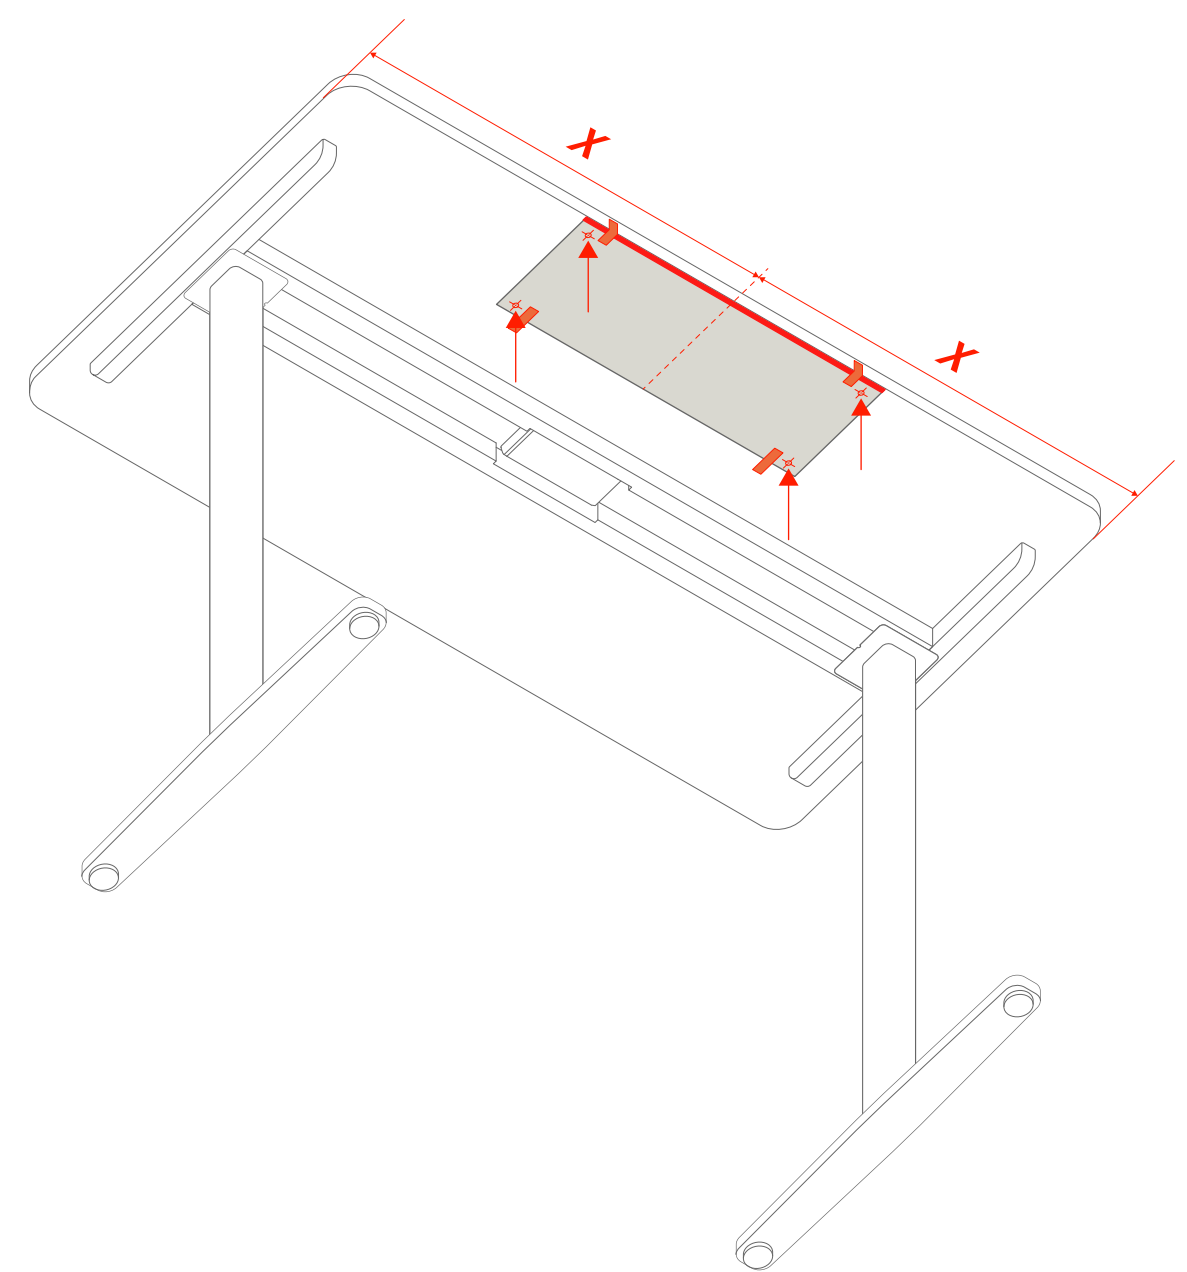

22 mm

178 mm

500 mm

1:1

rev02

# Yaasa Cable Management Mounting Guide

Yaasa Desk Pro  
Yaasa Desk Frame  
any other desk

ø 3mm