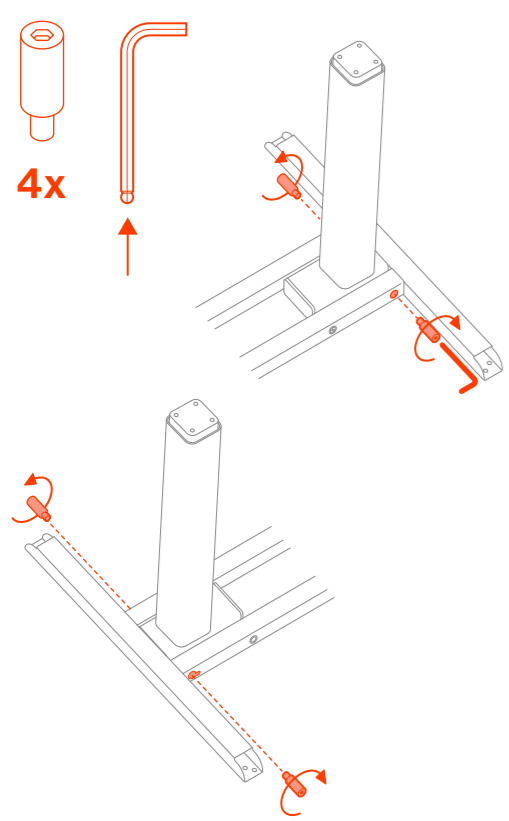

Yaasa Desk Frame Assembly Guide

rev07

01

02

03

04

05

06

- 1 a = 120-130 cm (b = 118 cm)
- 2 a = 130-140 cm (b = 128 cm)
- 3 a = 140-150 cm (b = 138 cm)
- 4 a = 150-160 cm (b = 148 cm)
- 5 a = 160-170 cm (b = 158 cm)
- 6 a = 170-200 cm (b = 168 cm)

07

08

09

10

11