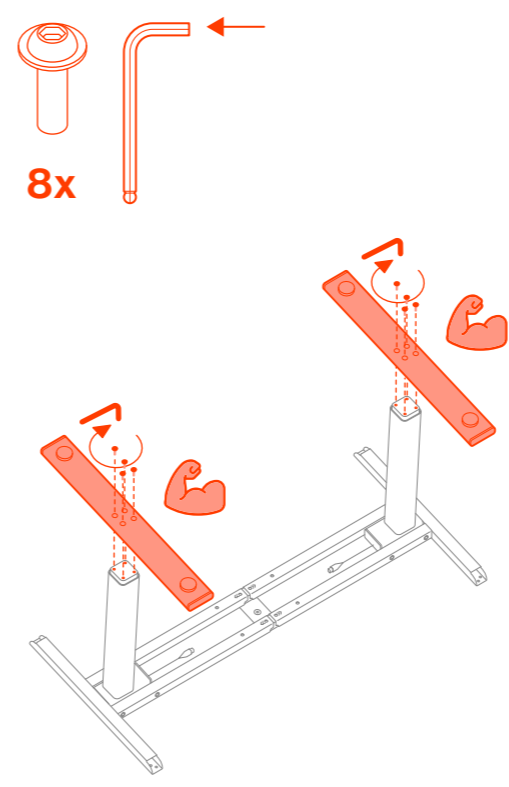

Yaasa Desk Frame Assembly Guide

rev07

01

02

03

04

05

06

- 1 a = 120-130 cm (b = 118 cm)
- 2 a = 130-140 cm (b = 128 cm)
- 3 a = 140-150 cm (b = 138 cm)
- 4 a = 150-160 cm (b = 148 cm)
- 5 a = 160-170 cm (b = 158 cm)
- 6 a = 170-200 cm (b = 168 cm)

07

08

09

10

11