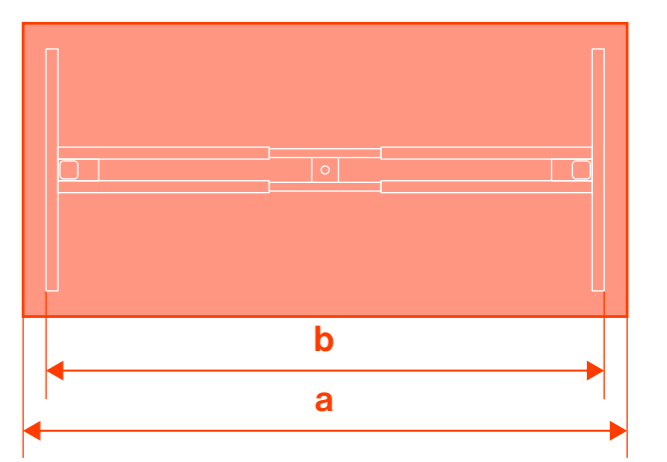

Yaasa Desk Frame Assembly Guide

rev07

01

02

03

04

05

06

- 1 a = 120-130 cm (b = 118 cm)
- 2 a = 130-140 cm (b = 128 cm)
- 3 a = 140-150 cm (b = 138 cm)
- 4 a = 150-160 cm (b = 148 cm)
- 5 a = 160-170 cm (b = 158 cm)
- 6 a = 170-200 cm (b = 168 cm)

07

08

09

10

11