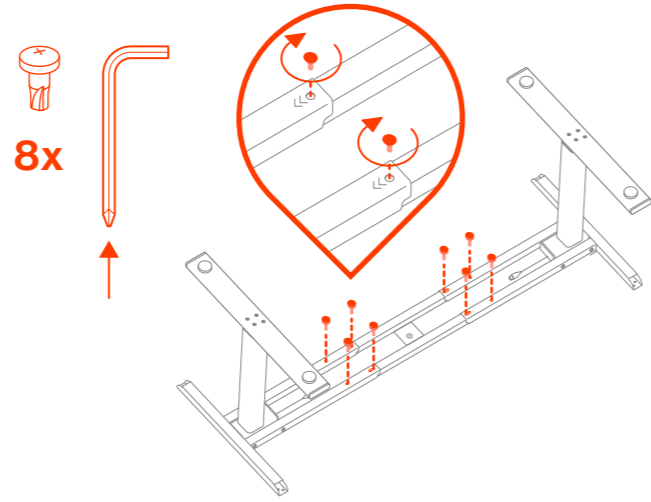

Yaasa Desk Frame Assembly Guide

rev07

01

02

03

04

05

06

- 1 a = 120-130 cm (b = 118 cm)
- 2 a = 130-140 cm (b = 128 cm)
- 3 a = 140-150 cm (b = 138 cm)
- 4 a = 150-160 cm (b = 148 cm)
- 5 a = 160-170 cm (b = 158 cm)
- 6 a = 170-200 cm (b = 168 cm)

07

08

09

10

11