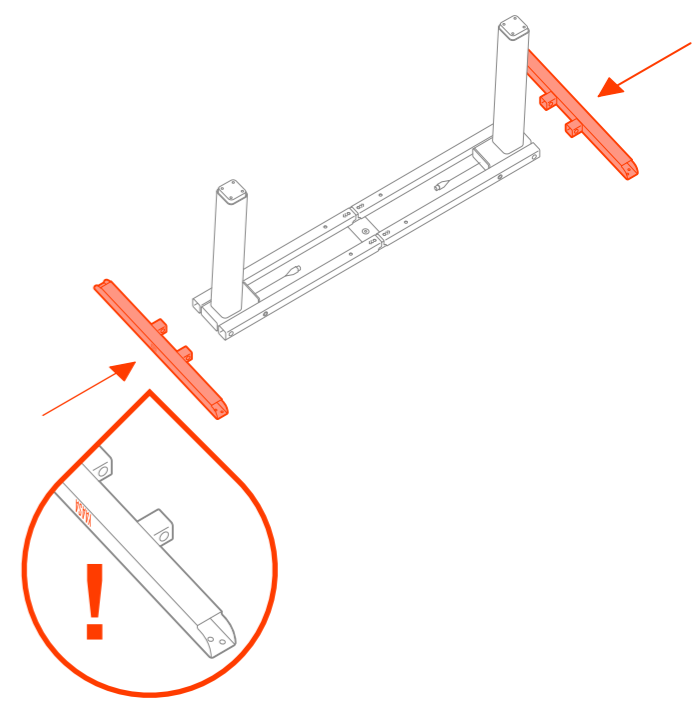

Yaasa Desk Frame Assembly Guide

rev07

01

02

03

04

05

06

- 1 a = 120-130 cm (b = 118 cm)
- 2 a = 130-140 cm (b = 128 cm)
- 3 a = 140-150 cm (b = 138 cm)
- 4 a = 150-160 cm (b = 148 cm)
- 5 a = 160-170 cm (b = 158 cm)
- 6 a = 170-200 cm (b = 168 cm)

07

08

09

10

11