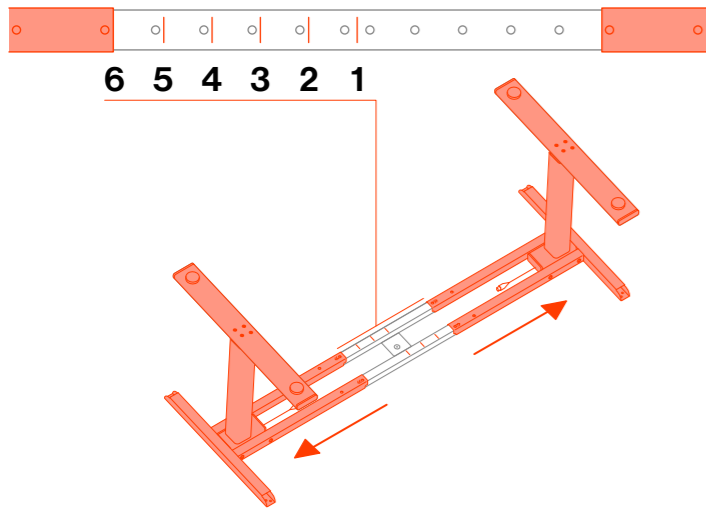

Yaasa Desk Frame Assembly Guide

rev07

01

02

03

04

05

06

- 1 a = 120-130 cm (b = 118 cm)
- 2 a = 130-140 cm (b = 128 cm)
- 3 a = 140-150 cm (b = 138 cm)
- 4 a = 150-160 cm (b = 148 cm)
- 5 a = 160-170 cm (b = 158 cm)
- 6 a = 170-200 cm (b = 168 cm)

07

08

09

10

11

12

13

14

15

16

17

18