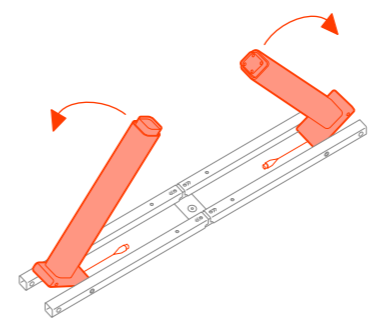

Yaasa Desk Frame Assembly Guide

rev07

01

02

03

04

05

06

- 1 a = 120-130 cm (b = 118 cm)
- 2 a = 130-140 cm (b = 128 cm)
- 3 a = 140-150 cm (b = 138 cm)
- 4 a = 150-160 cm (b = 148 cm)
- 5 a = 160-170 cm (b = 158 cm)
- 6 a = 170-200 cm (b = 168 cm)

07

08

09

10

11