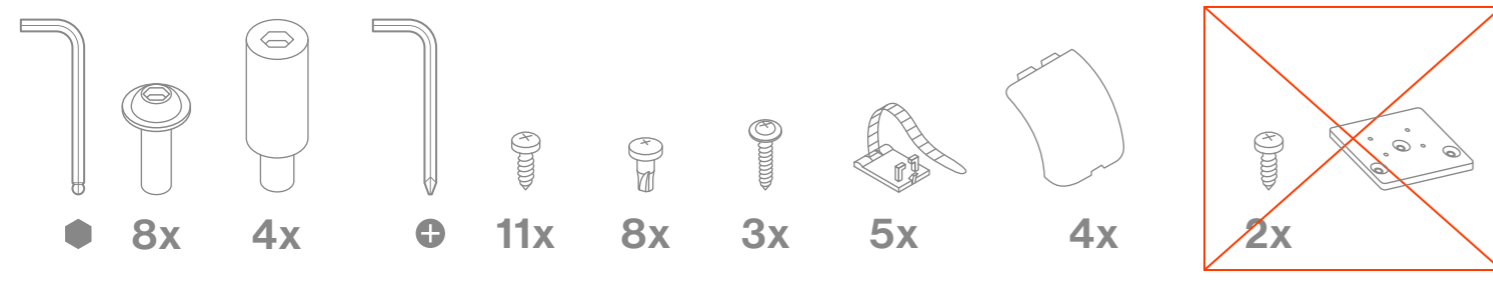

Yaasa Desk Frame Assembly Guide

rev07

01

02

03

04

05

06

- 1 a = 120-130 cm (b = 118 cm)
- 2 a = 130-140 cm (b = 128 cm)
- 3 a = 140-150 cm (b = 138 cm)
- 4 a = 150-160 cm (b = 148 cm)
- 5 a = 160-170 cm (b = 158 cm)
- 6 a = 170-200 cm (b = 168 cm)

07

08

09

10

11