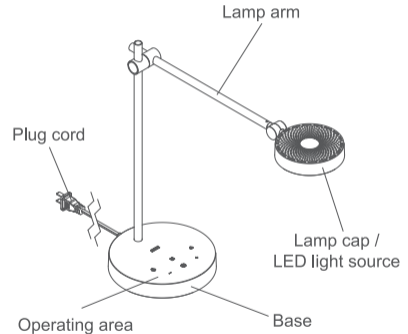

LED desk lamp