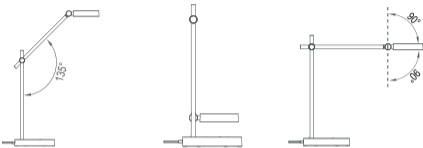

Warranty & Contact

5-year warranty
Email: service@sansiled.com
Web: www.sansiled.com

SANSI

Adjust the cap and the arm

- ❗ Do not exceed the maximum angle marked in the figures.
- ❗ The maximum load bearing capacity of lamp cap and lamp arm is 15N; please do not apply too much force during adjustment to avoid damage to the product.

Basic parameters

Product name: LED Desk Lamp
Product model: C22RL-TD08
Rated power: 10W
Rated voltage: 120V~, 60Hz
Power factor: 0.5
Control method: touch panel
Color rendering index: 95
Color temperature: 2700-4000K
Uniformity of illuminance: AA grade
Net weight: 1.1kg
Blue light hazard: RG0
Dimensions: 161x161x384mm
Executive standard: GB7000.1, GB7000.204, GB/T9473