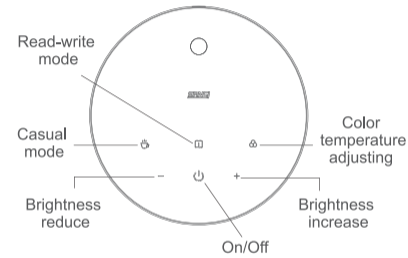

LED Desk Lamp Quick Start Guide

Blue light hazard
efficiency of
radiation
less than 15%

SANSI

LED desk lamp

Keys and indicators

- i** Brightness Adjustment: 10%/20%/40%/60%/80%/100%
- i** Color Temperature Adjustment: 2700 - 4000K (2700K/3000K/3500K/4000K)

Warranty & Contact

5-year warranty
Email: service@sansiled.com
Web: www.sansiled.com

SANSI

Adjust the cap and the arm

- ❗ Do not exceed the maximum angle marked in the figures.
- ❗ The maximum load bearing capacity of lamp cap and lamp arm is 15N; please do not apply too much force during adjustment to avoid damage to the product.

Basic parameters

Product name: LED Desk Lamp
Product model: C22RL-TD08
Rated power: 10W
Rated voltage: 120V~, 60Hz
Power factor: 0.5
Control method: touch panel
Color rendering index: 95
Color temperature: 2700-4000K
Uniformity of illuminance: AA grade
Net weight: 1.1kg
Blue light hazard: RG0
Dimensions: 161x161x384mm
Executive standard: GB7000.1, GB7000.204, GB/T9473