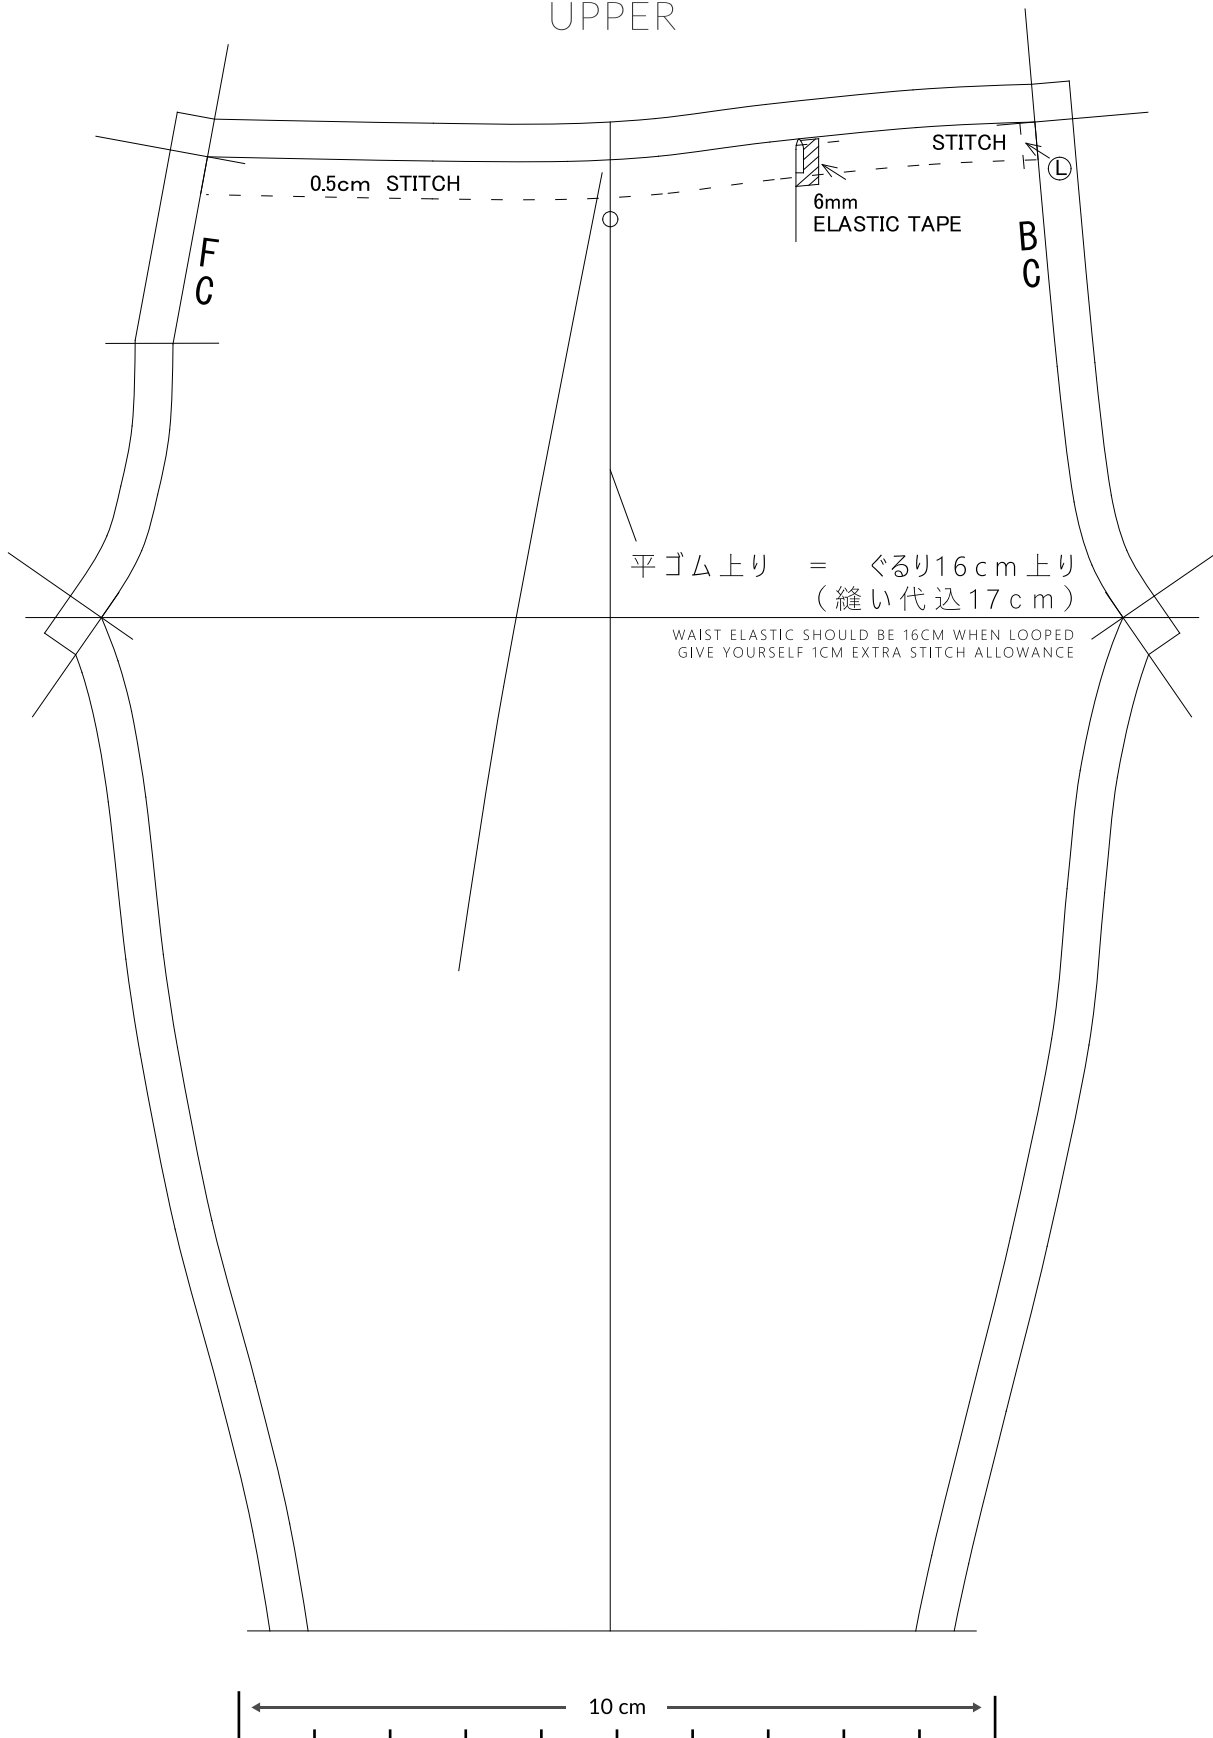

UPPER

SMARTDOLL
MENS LEGGINGS

DESIGNED BY DANNY CHOO

LOWER

SMARTDOLL MENS LEGGINGS

DESIGNED BY DANNY CHOO