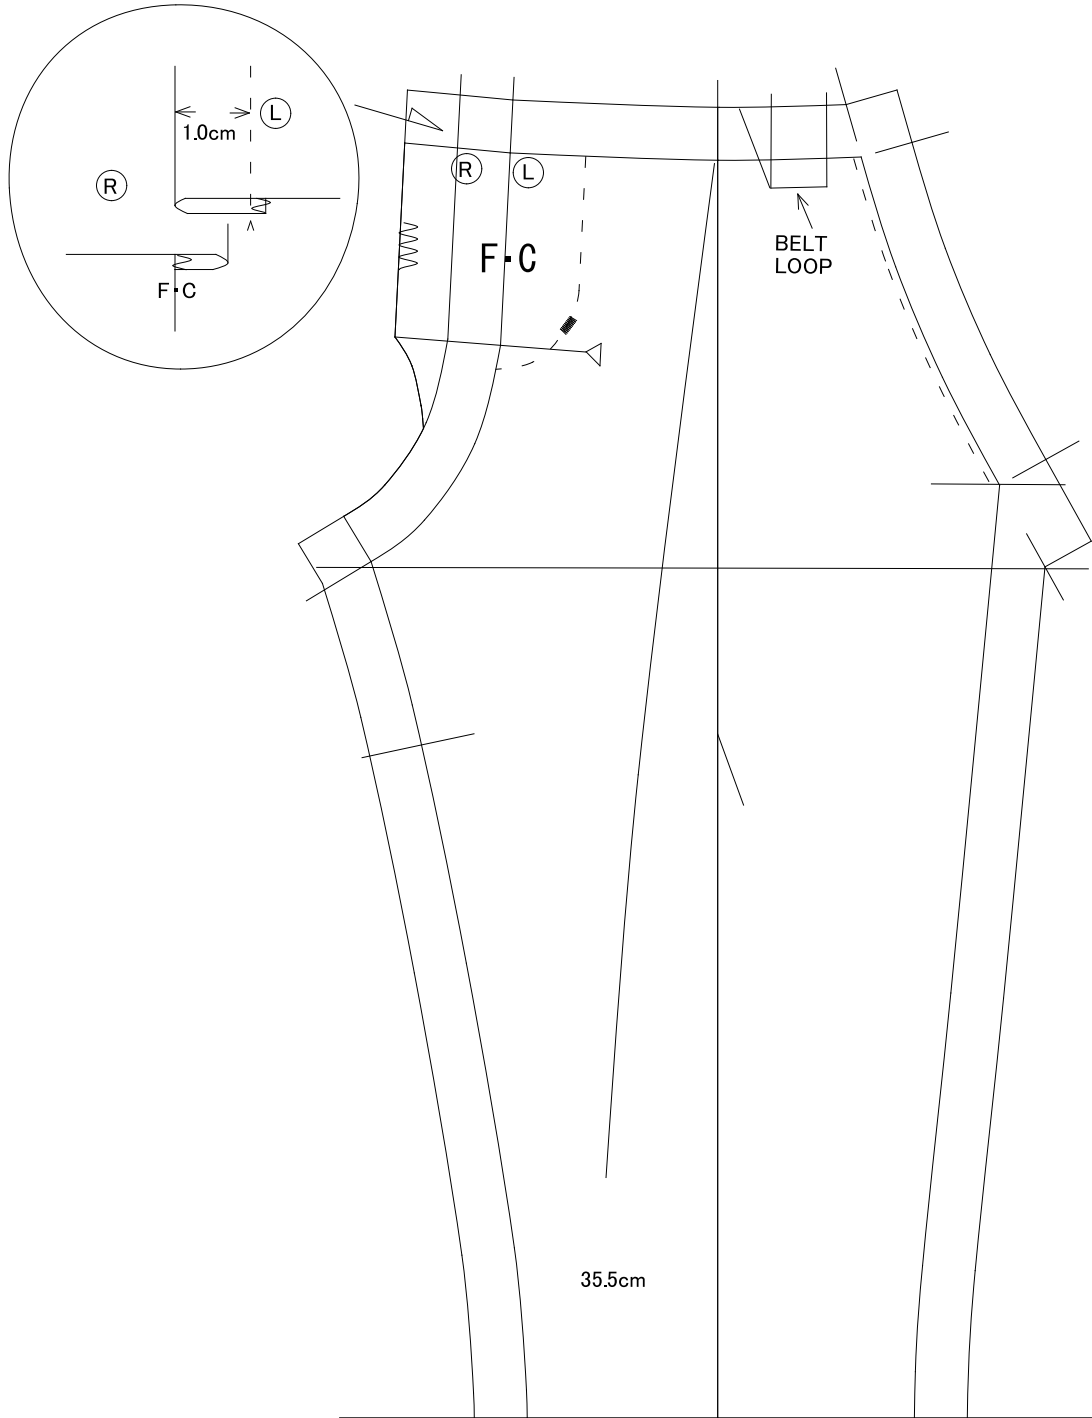

前パンツ ^{x2}
FRONT UPPER

SMARTDOLL
MENS TROUSERS

DESIGNED BY DANNY CHOO