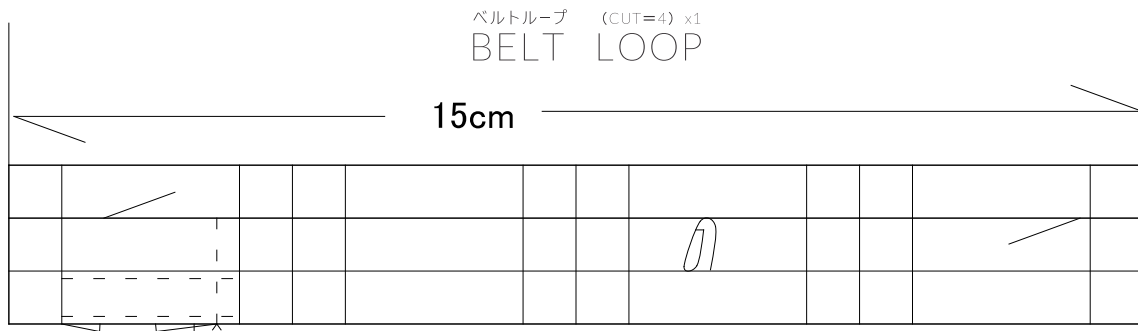

前パンツ <sup>x2</sup>  
FRONT UPPER

SMARTDOLL  
MENS TROUSERS

DESIGNED BY DANNY CHOO

前パンツ <sup>x2</sup>  
FRONT LOWER

SMARTDOLL  
MENS TROUSERS

DESIGNED BY DANNY CHOO

SMARTDOLL  
MENS TROUSERS

DESIGNED BY DANNY CHOO