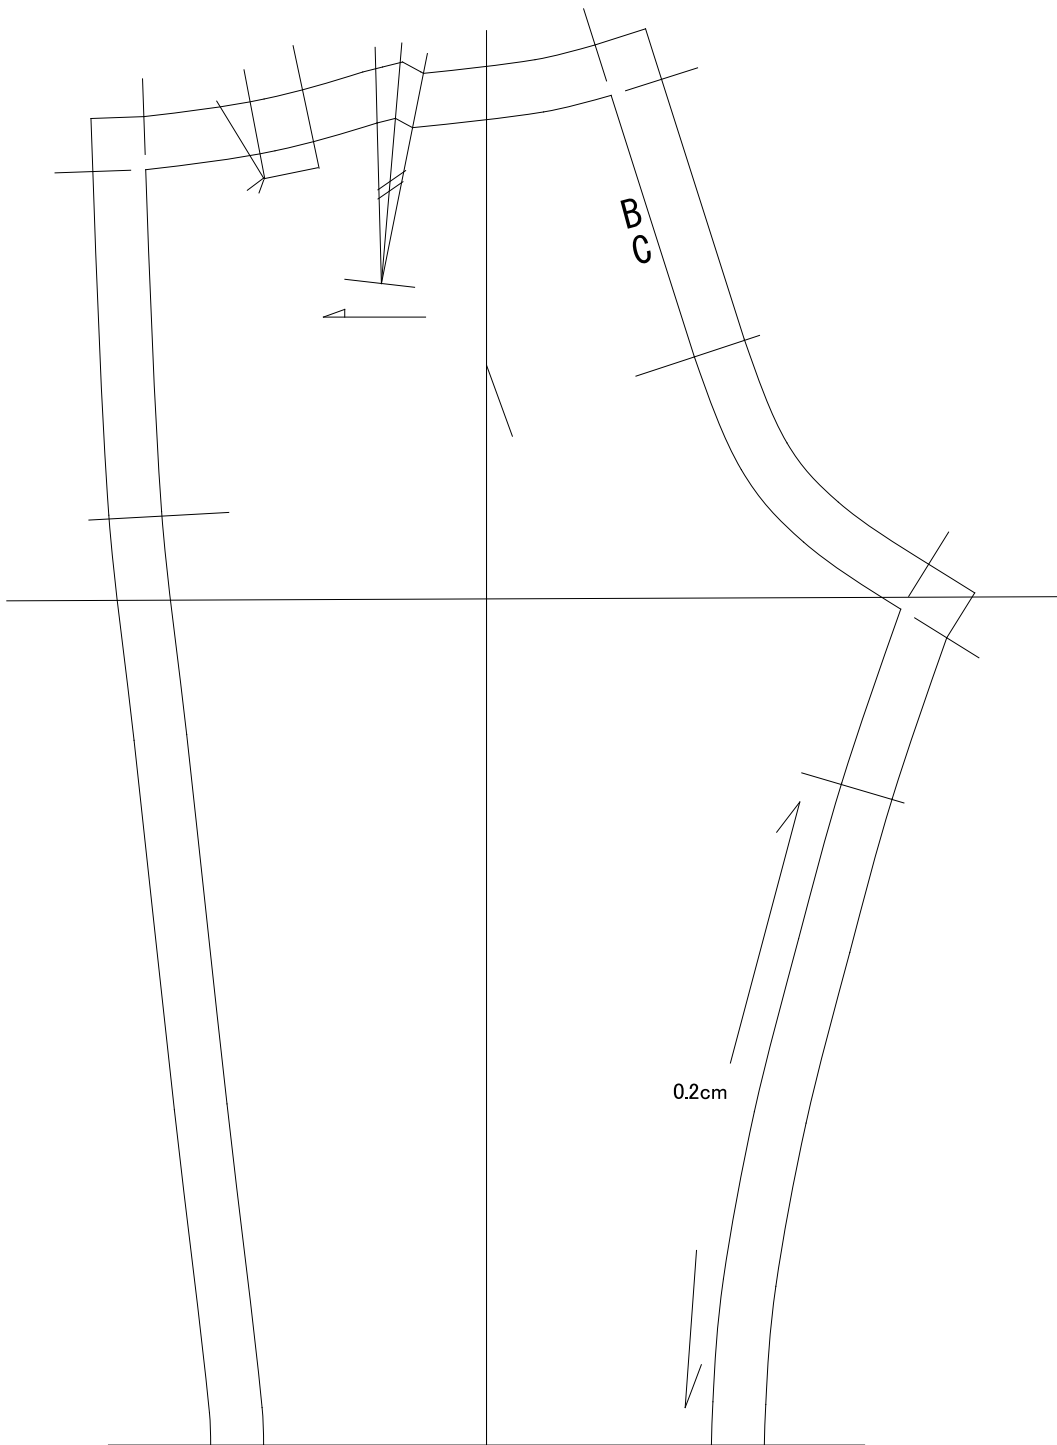

後パンツ x2
BACK UPPER

SMARTDOLL
MENS TROUSERS

DESIGNED BY DANNY CHOO