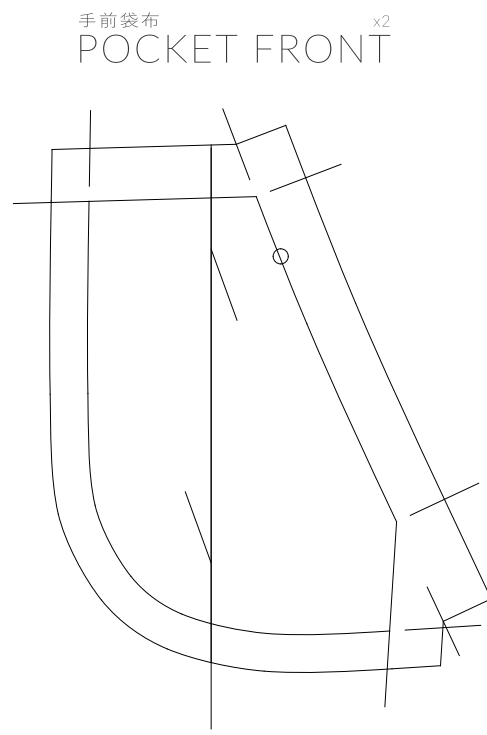

# SMARTDOLL MENS T-SHIRT

DESIGNED BY DANNY CHOO

		B·C				
		Ⓜ N·P				
		F·C				

ネックライン  
NECK LINE BINDER <sup>x1</sup>

前パンツ <sup>x2</sup>  
FRONT UPPER

SMARTDOLL  
MENS TROUSERS

DESIGNED BY DANNY CHOO

前パンツ <sup>x2</sup>  
FRONT LOWER

SMARTDOLL  
MENS TROUSERS

DESIGNED BY DANNY CHOO

SMARTDOLL  
MENS TROUSERS

DESIGNED BY DANNY CHOO