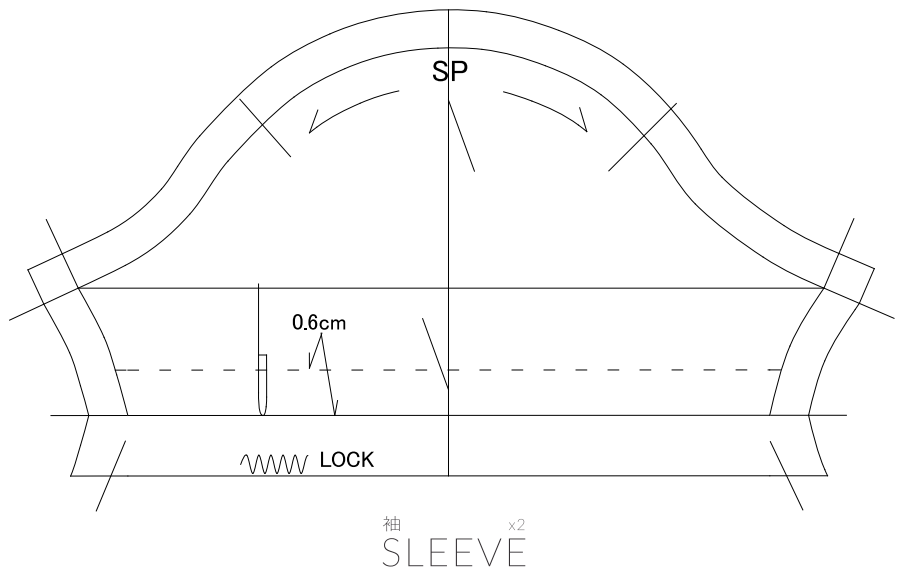

# SMARTDOLL MENS T-SHIRT

DESIGNED BY DANNY CHOO

# SMARTDOLL MENS T-SHIRT

DESIGNED BY DANNY CHOO

		B·C				
		Ⓜ N·P				
		F·C				

ネックライン  
NECK LINE BINDER <sup>x1</sup>