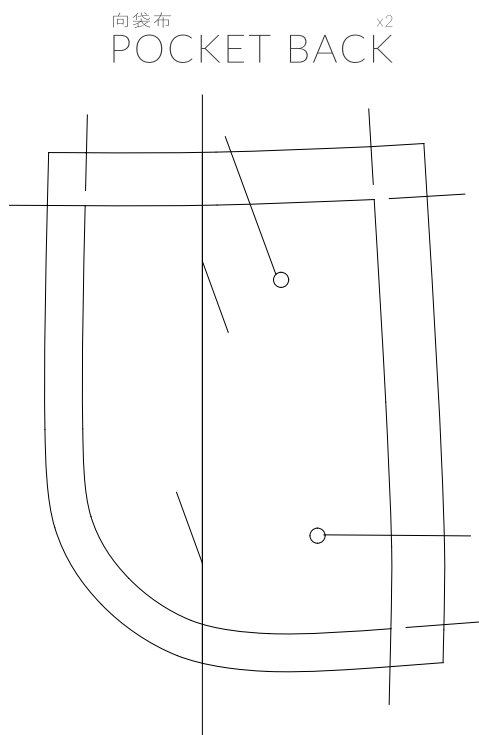

# SMARTDOLL MENS T-SHIRT

DESIGNED BY DANNY CHOO

		B·C				
		Ⓜ N·P				
		F·C				

ネックライン  
NECK LINE BINDER <sup>x1</sup>

前パンツ <sup>x2</sup>  
FRONT UPPER

SMARTDOLL  
MENS TROUSERS

DESIGNED BY DANNY CHOO

前パンツ <sup>x2</sup>  
FRONT LOWER

SMARTDOLL  
MENS TROUSERS

DESIGNED BY DANNY CHOO

SMARTDOLL  
MENS TROUSERS

DESIGNED BY DANNY CHOO