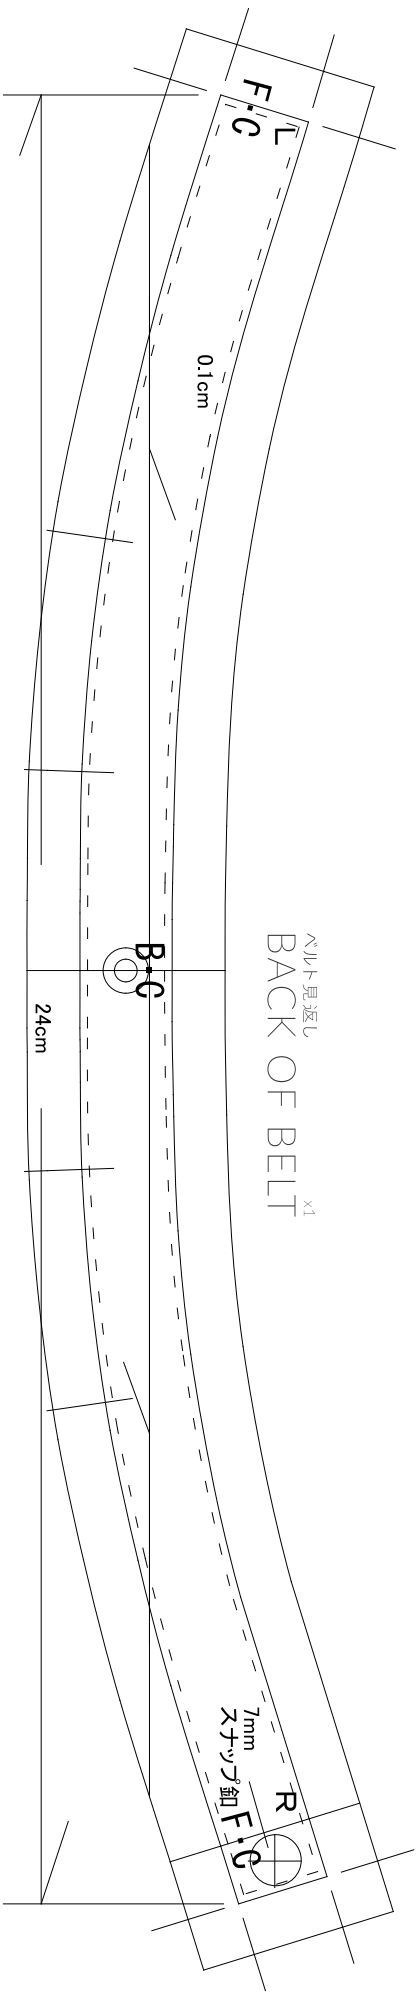

# SMARTDOLL MENS T-SHIRT

DESIGNED BY DANNY CHOO

		B·C				
		Ⓜ N·P				
		F·C				

ネックライン  
NECK LINE BINDER <sup>x1</sup>

# SMARTDOLL MENS T-SHIRT

DESIGNED BY DANNY CHOO

後パンツ x2  
BACK UPPER

SMARTDOLL  
MENS TROUSERS

DESIGNED BY DANNY CHOO

後パンツ <sup>x2</sup>  
BACK LOWER

SMARTDOLL  
MENS TROUSERS

DESIGNED BY DANNY CHOO

前パンツ <sup>x2</sup>  
FRONT UPPER

SMARTDOLL  
MENS TROUSERS

DESIGNED BY DANNY CHOO

前パンツ <sup>x2</sup>  
FRONT LOWER

SMARTDOLL  
MENS TROUSERS

DESIGNED BY DANNY CHOO

SMARTDOLL  
MENS TROUSERS

DESIGNED BY DANNY CHOO