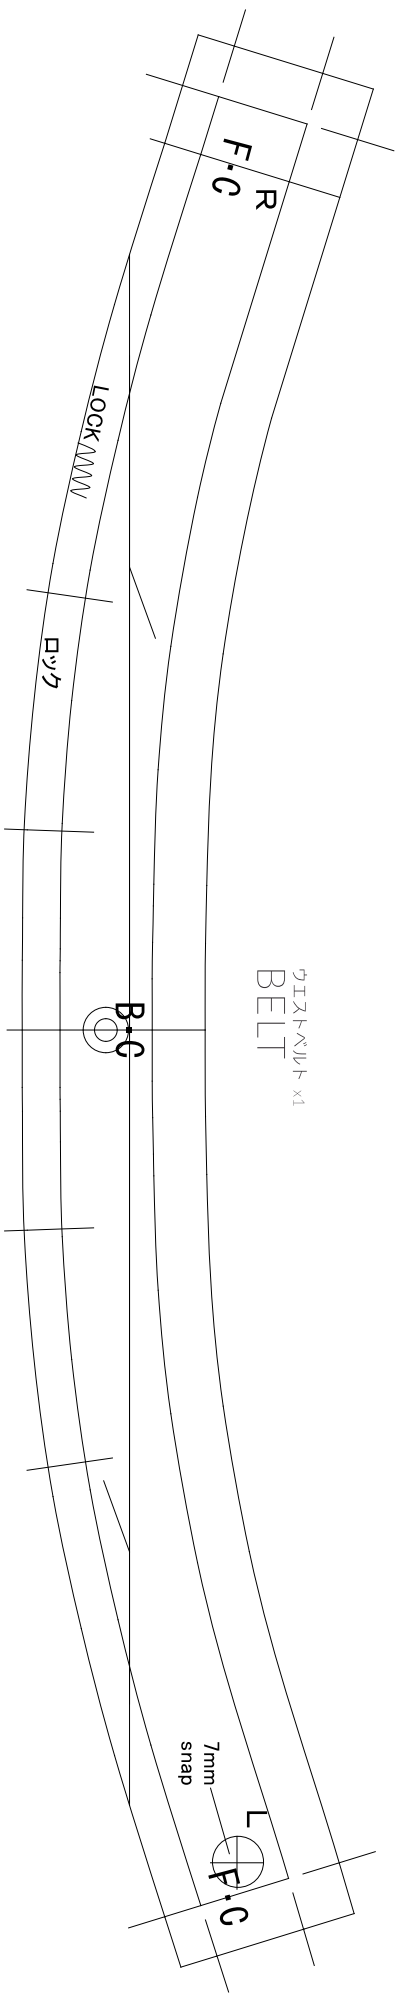

# SMARTDOLL MENS T-SHIRT

DESIGNED BY DANNY CHOO

# SMARTDOLL MENS T-SHIRT

DESIGNED BY DANNY CHOO

		B·C				
		Ⓜ N·P				
		F·C				

ネックライン  
NECK LINE BINDER <sup>x1</sup>

# SMARTDOLL MENS T-SHIRT

DESIGNED BY DANNY CHOO

後パンツ x2  
BACK UPPER

SMARTDOLL  
MENS TROUSERS

DESIGNED BY DANNY CHOO

後パンツ <sup>x2</sup>  
BACK LOWER

SMARTDOLL  
MENS TROUSERS

DESIGNED BY DANNY CHOO

前パンツ <sup>x2</sup>  
FRONT UPPER

SMARTDOLL  
MENS TROUSERS

DESIGNED BY DANNY CHOO

前パンツ <sup>x2</sup>  
FRONT LOWER

SMARTDOLL  
MENS TROUSERS

DESIGNED BY DANNY CHOO

SMARTDOLL  
MENS TROUSERS

DESIGNED BY DANNY CHOO