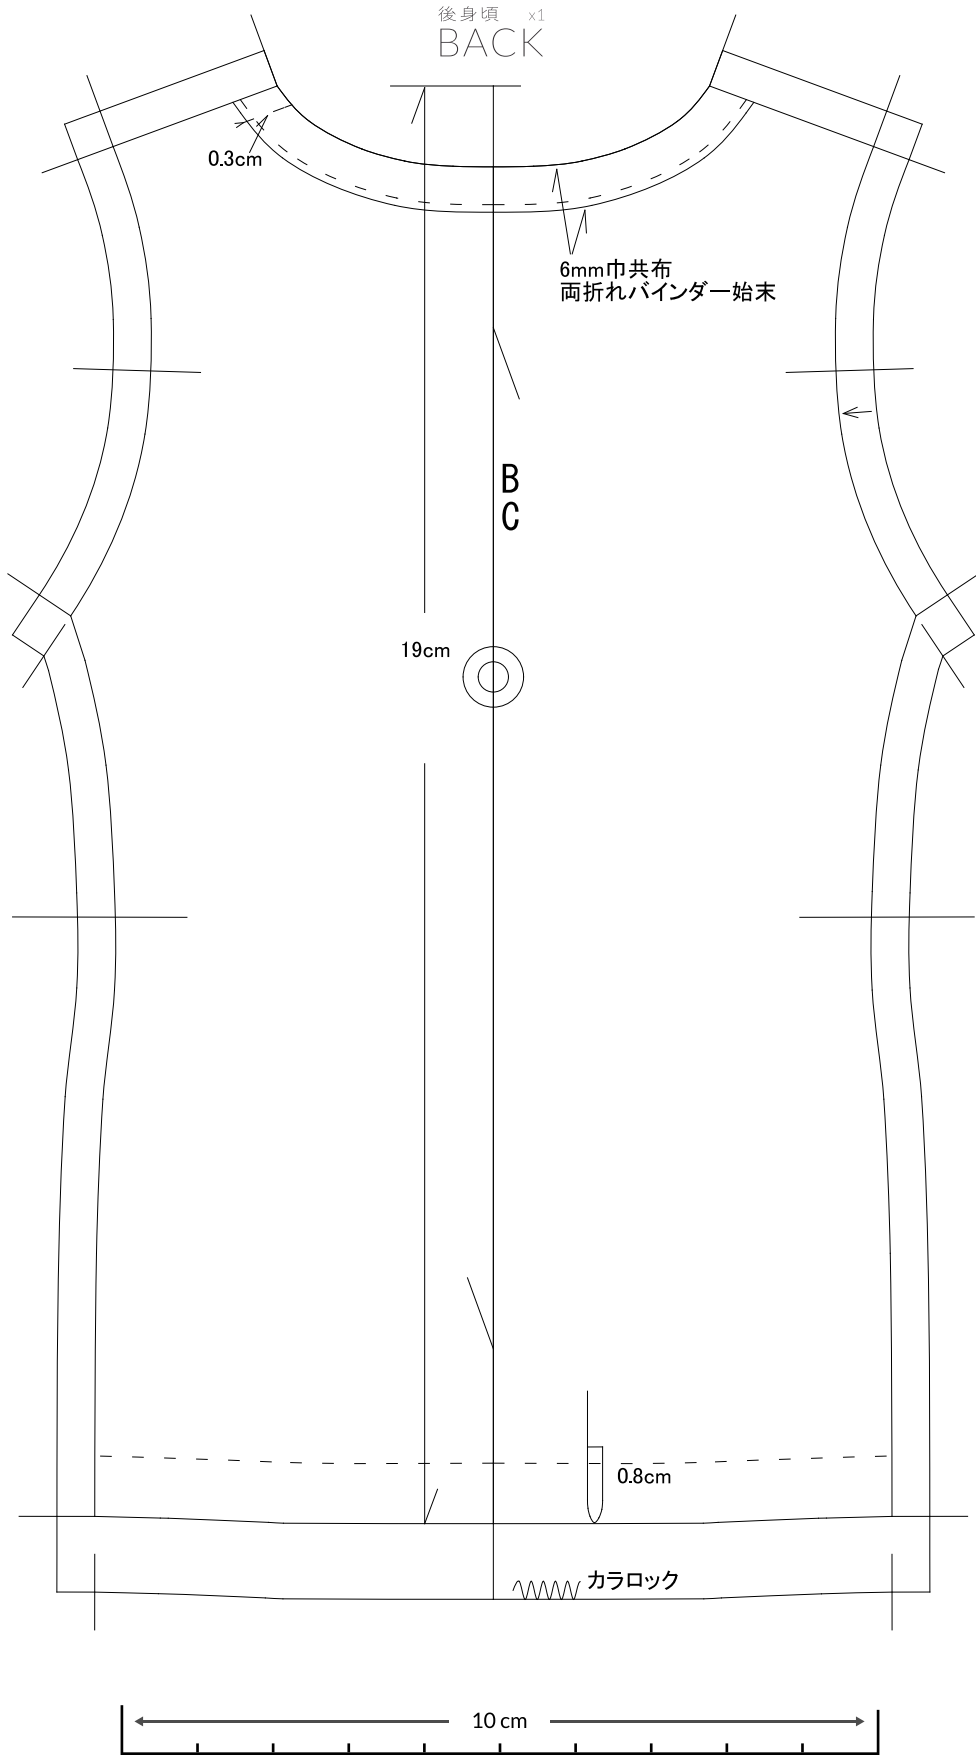

# SMARTDOLL MENS T-SHIRT

DESIGNED BY DANNY CHOO

# SMARTDOLL MENS T-SHIRT

DESIGNED BY DANNY CHOO

		B·C				
		Ⓜ N·P				
		F·C				

ネックライン  
NECK LINE BINDER <sup>x1</sup>