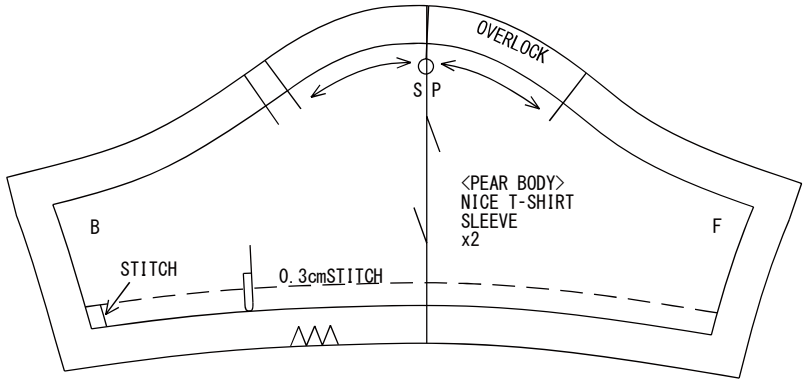

# SMART DOLL

DESIGNED BY DANNY CHOO