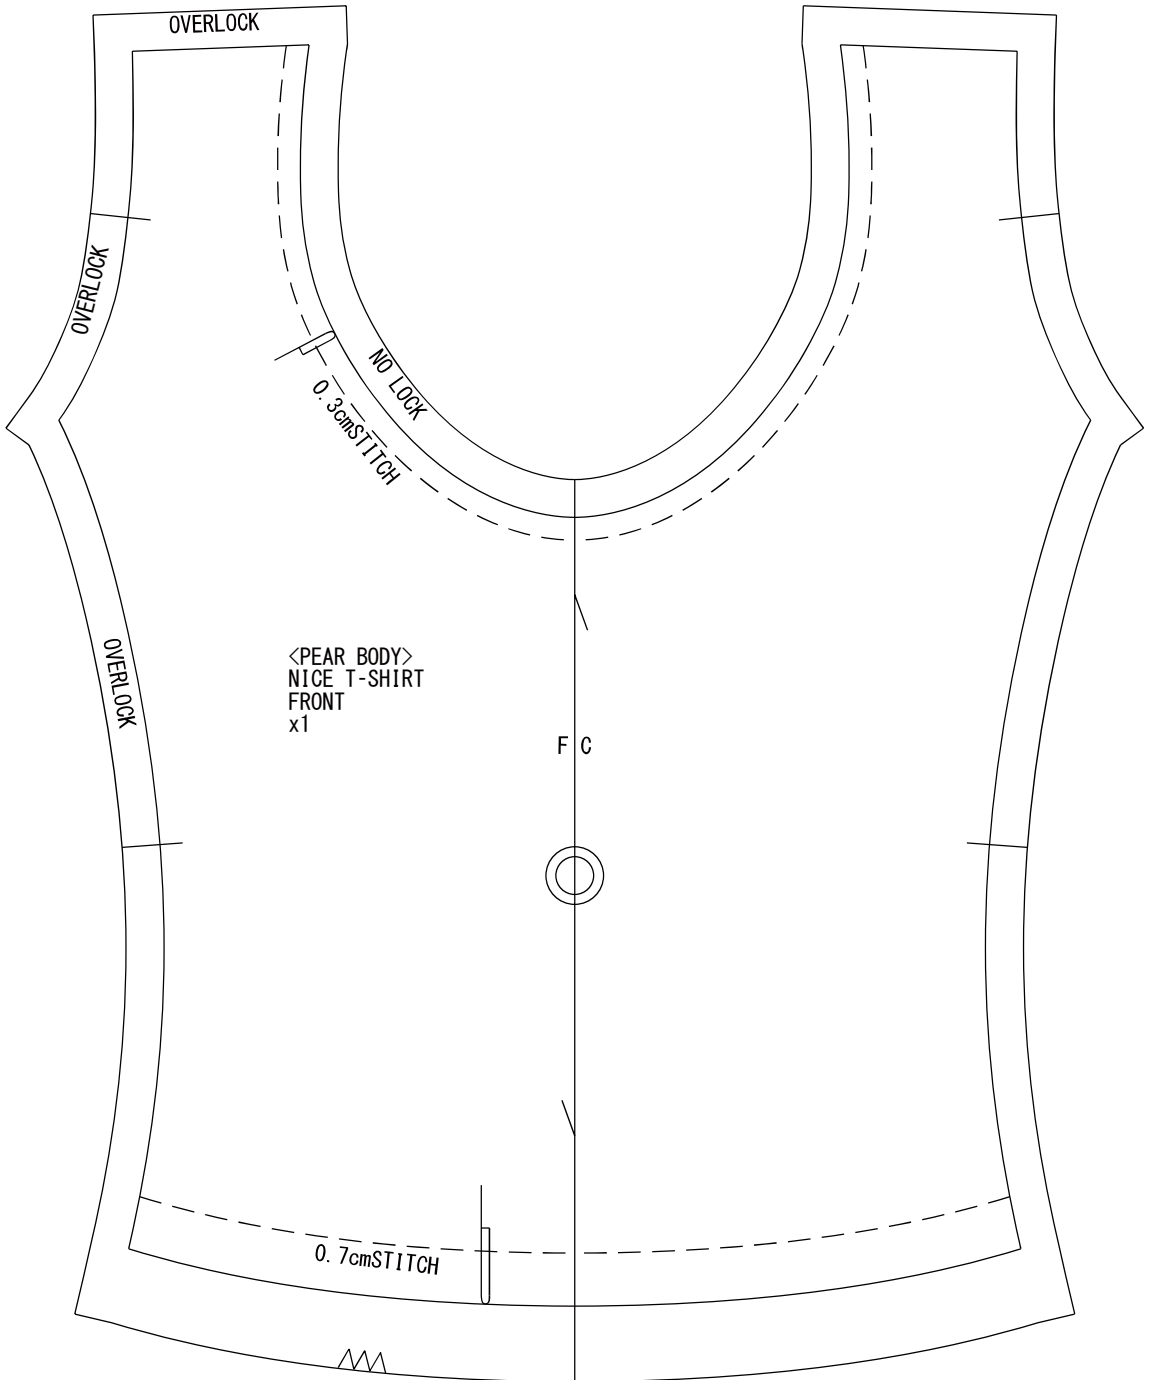

# SMART DOLL

# SMART DOLL

DESIGNED BY DANNY CHOO