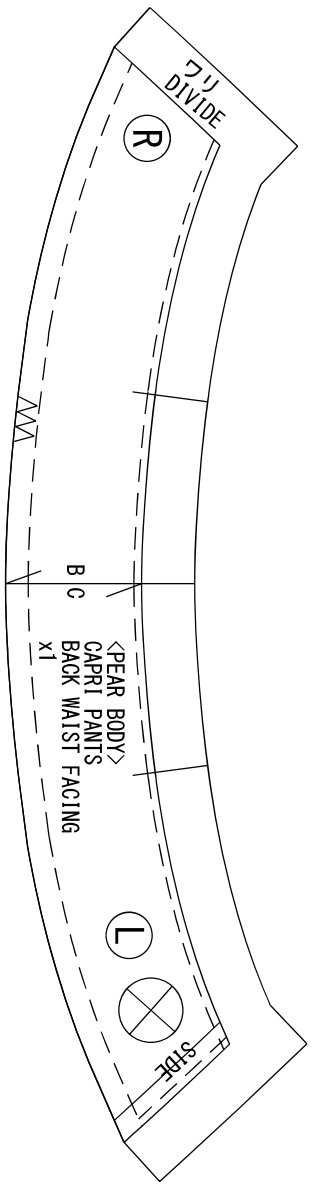

SMART DOLL

SMART DOLL

SMART DOLL

joint

0.3cm伸れ
STRETCH 0.3cm

RIGHT BACK PANTS ②

STITCH
1.0cmSTITCH

SLIT END
STITCH

LEFT BACK PANTS ②

0.3cm伸れ
STRETCH 0.3cm

STITCH
1.0cmSTITCH

SLIT END
STITCH

S M A R T D O L L