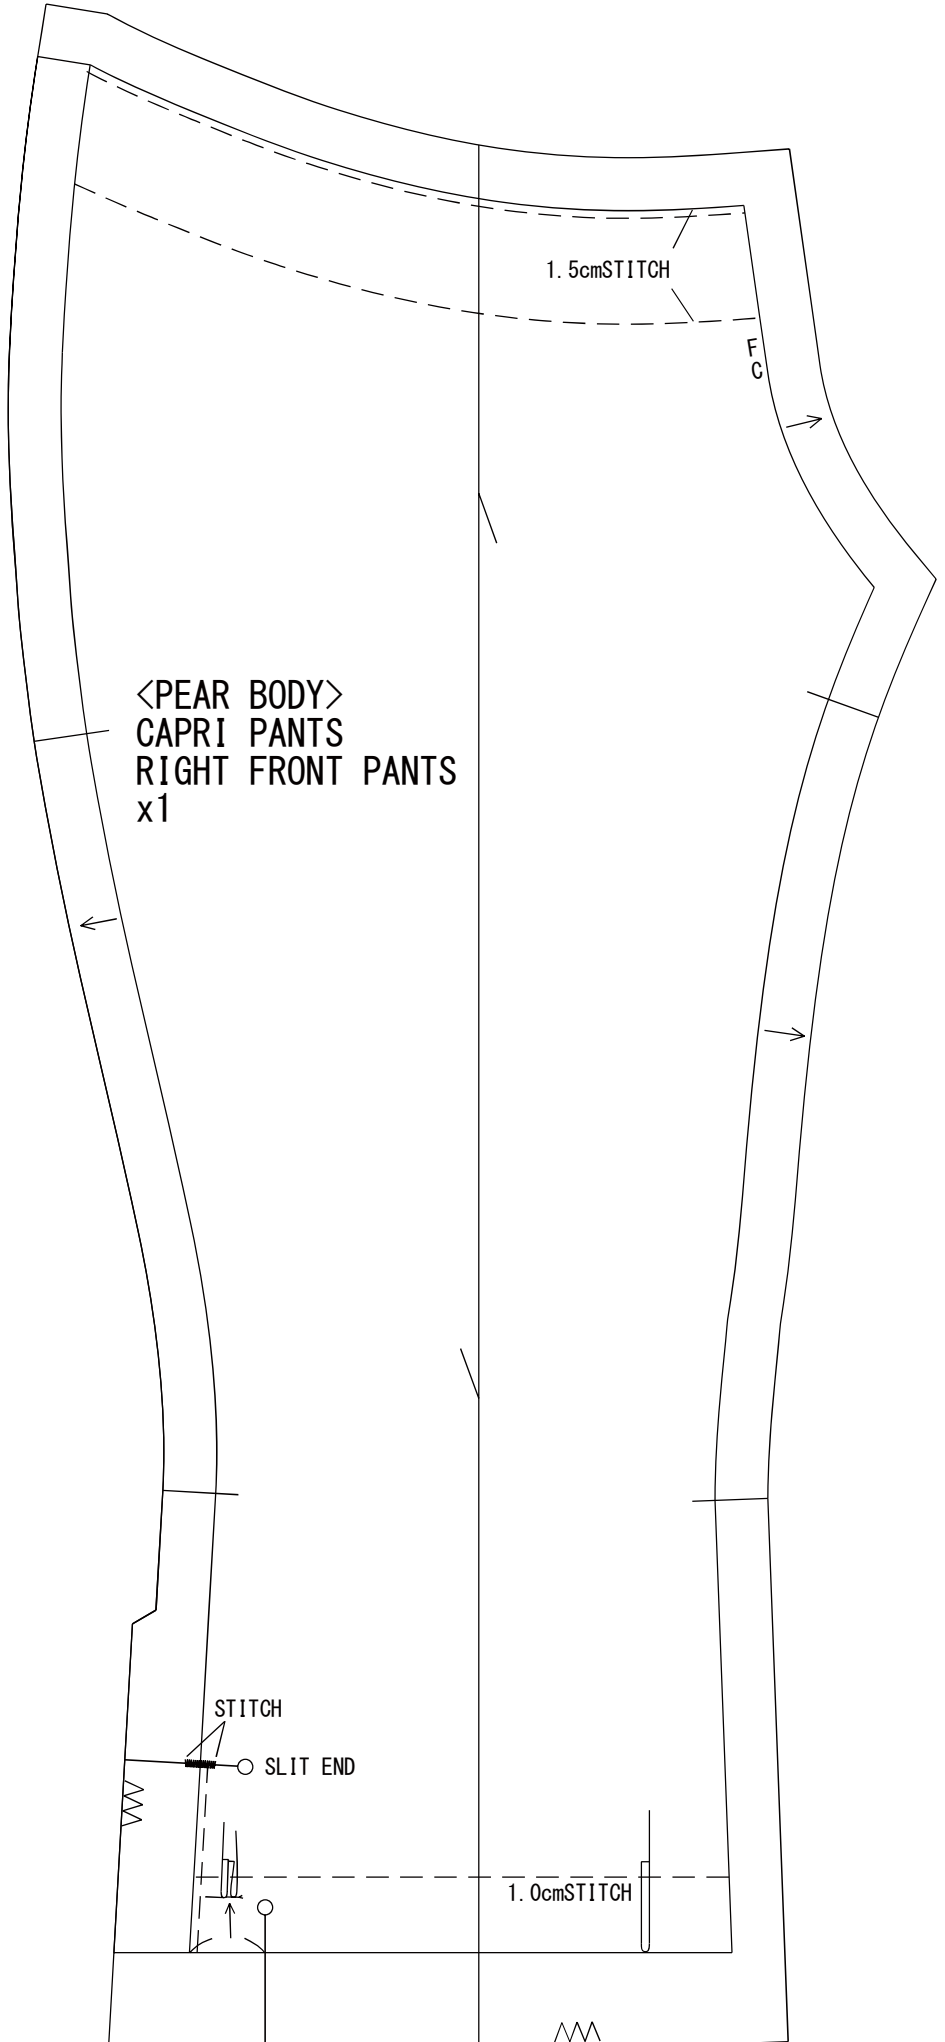

SMART DOLL

SMART DOLL

SMART DOLL

joint

0.3cm伸れ
STRETCH 0.3cm

RIGHT BACK PANTS ②

STITCH
1.0cmSTITCH

SLIT END
STITCH

LEFT BACK PANTS ②

0.3cm伸れ
STRETCH 0.3cm

STITCH
1.0cmSTITCH

SLIT END
STITCH

S M A R T D O L L