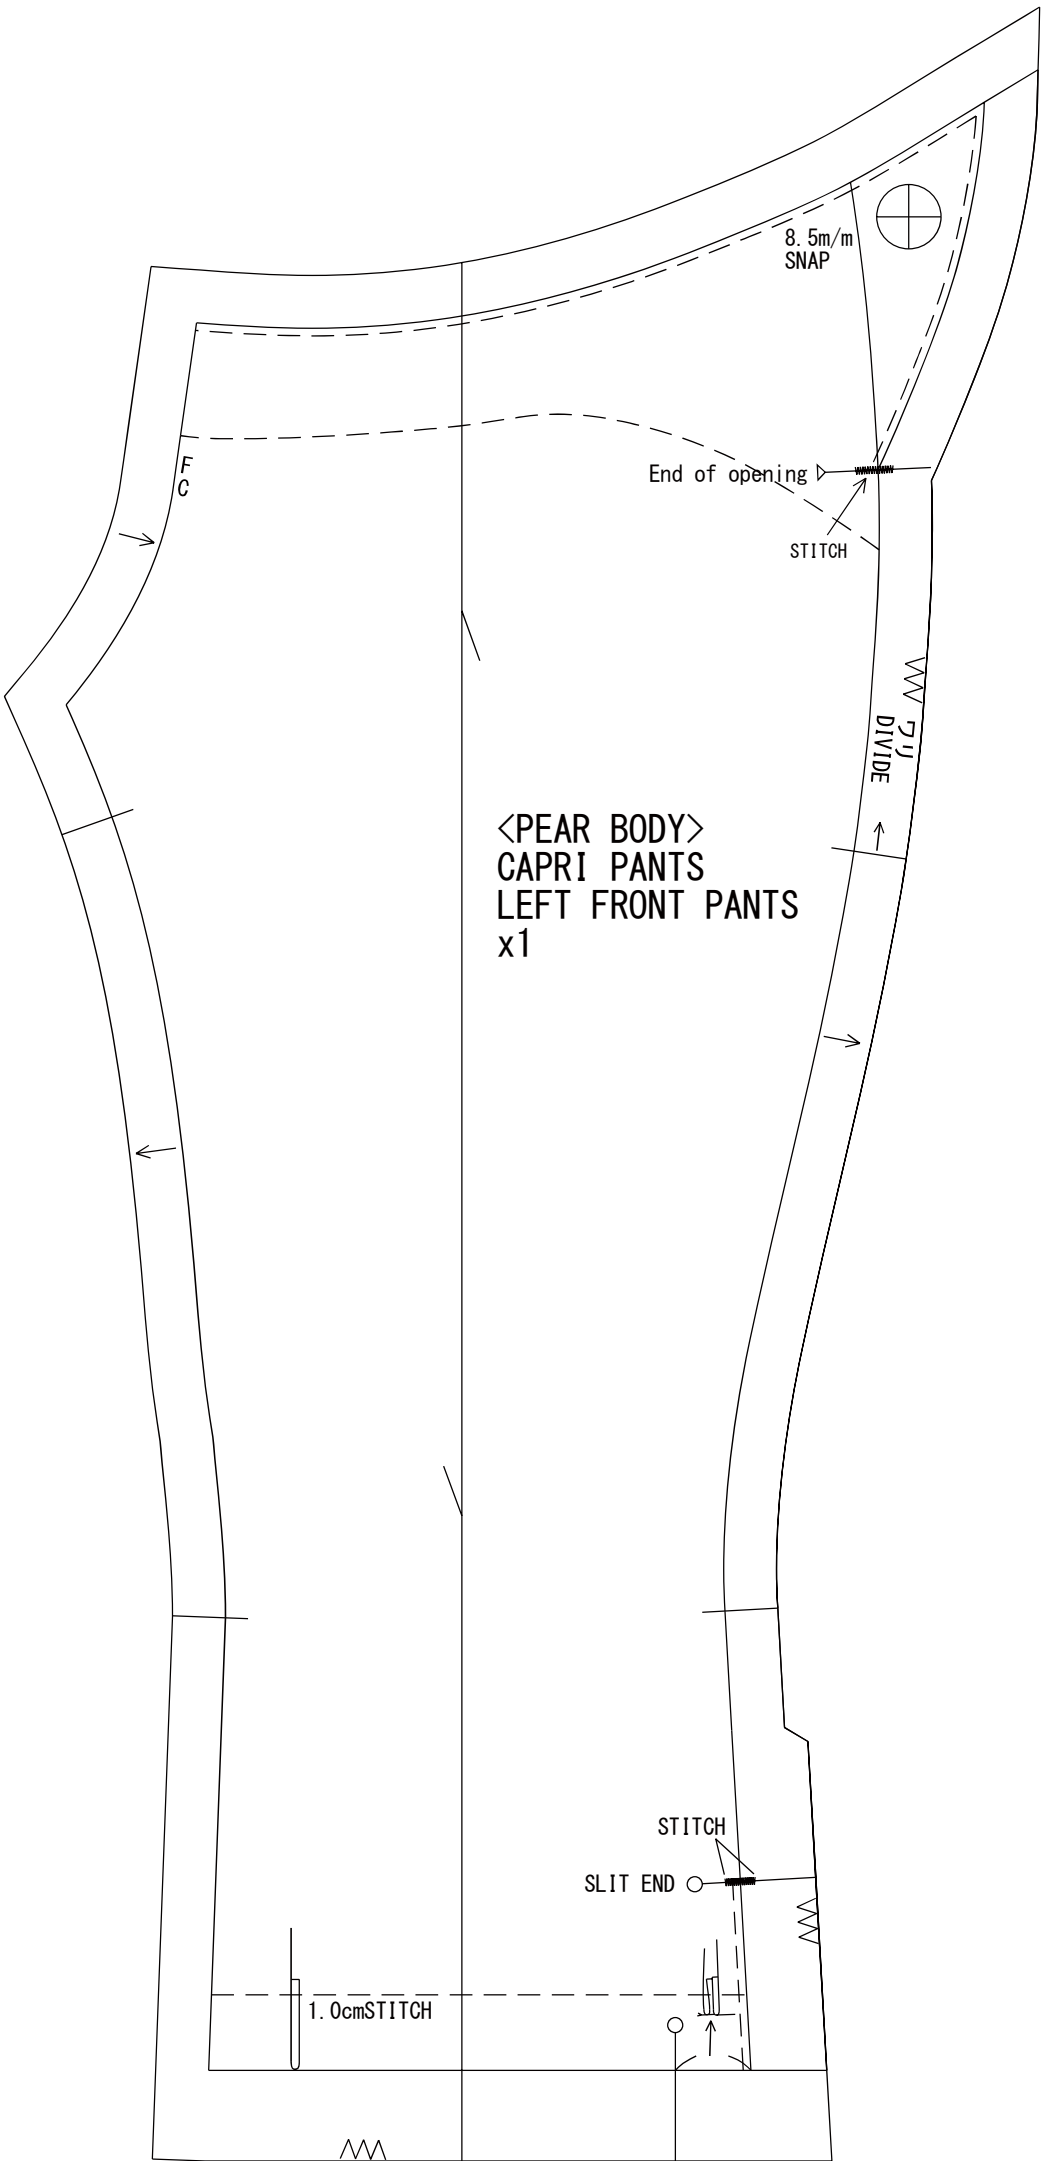

SMART DOLL

SMART DOLL

SMART DOLL

joint

0.3cm伸れ
STRETCH 0.3cm

RIGHT BACK PANTS ②

STITCH
1.0cmSTITCH

SLIT END
STITCH

LEFT BACK PANTS ②

0.3cm伸れ
STRETCH 0.3cm

STITCH
1.0cmSTITCH

SLIT END
STITCH

S M A R T D O L L