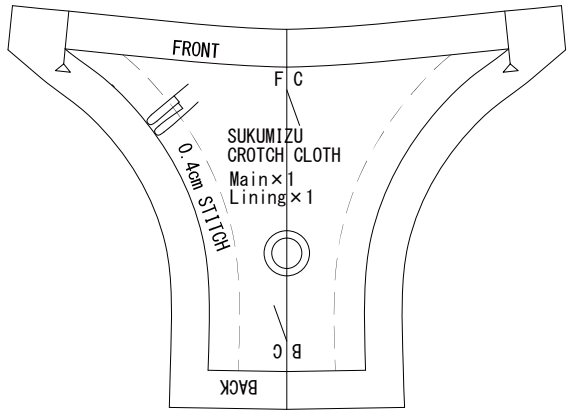

SMART DOLL

DESIGNED BY DANNY CHOO

SMART DOLL