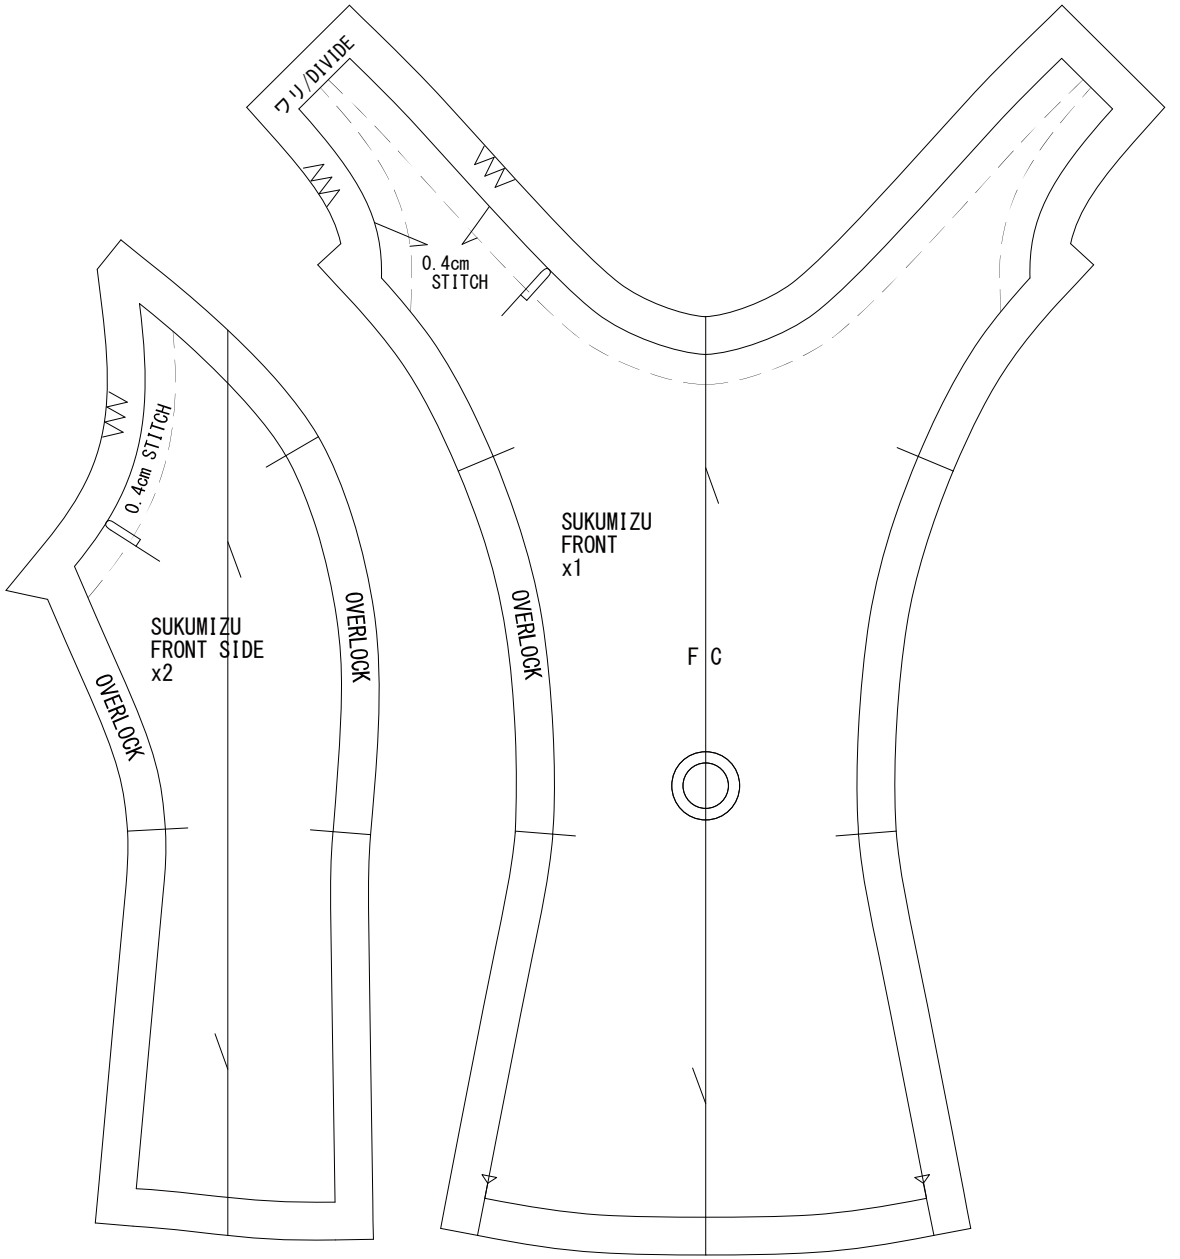

SMART DOLL

DESIGNED BY DANNY CHOO

SMART DOLL