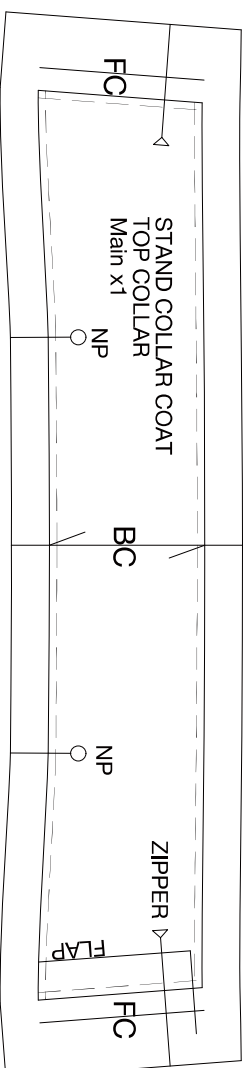

# SMART DOLL

# S M A R T D O L L

STAND COLLAR COAT  
BELT  
Main x1

1cm×56.5cm

SMARTDOLL

STAND COLLAR COAT

DESIGNED BY DANNY CHOO