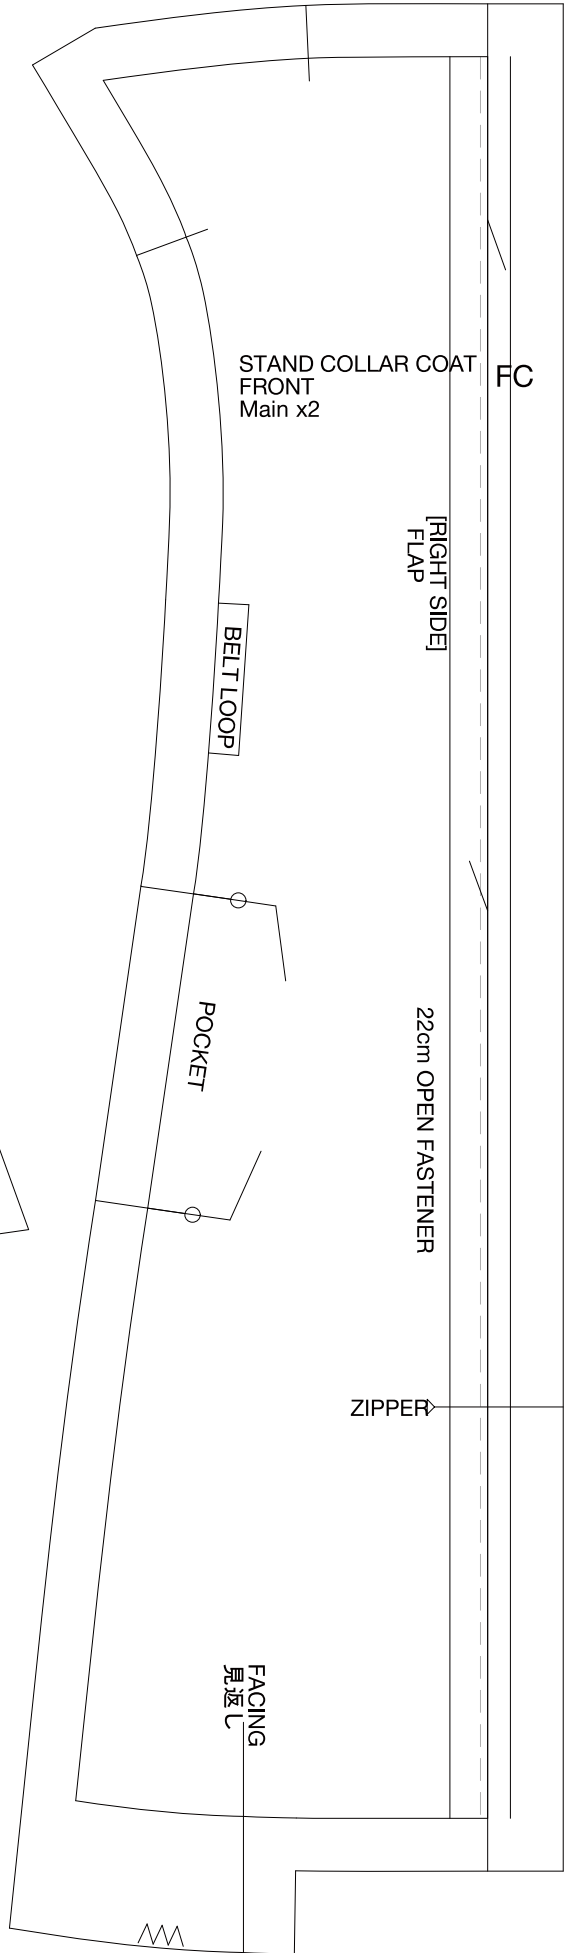

# SMART DOLL

# S M A R T D O L L

STAND COLLAR COAT  
BELT  
Main x1

1cm×56.5cm

SMARTDOLL

STAND COLLAR COAT

DESIGNED BY DANNY CHOO