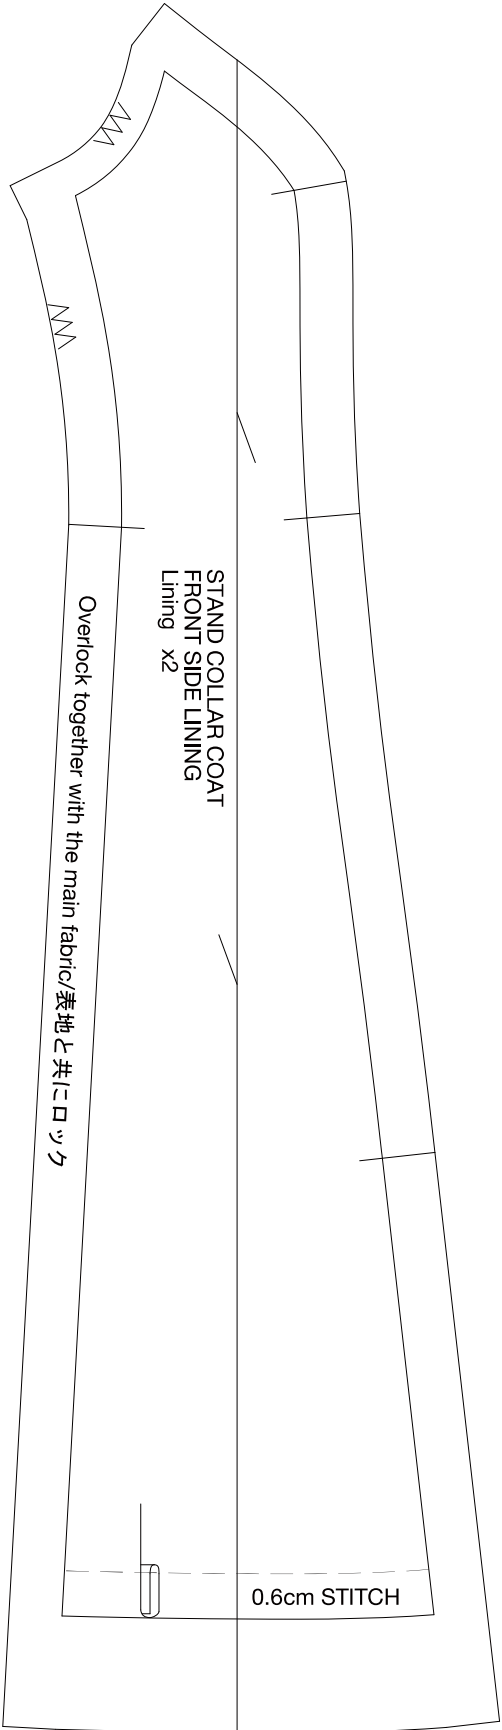

# SMART DOLL

# S M A R T D O L L

STAND COLLAR COAT  
BELT  
Main x1

1cm×56.5cm

SMARTDOLL

STAND COLLAR COAT

DESIGNED BY DANNY CHOO