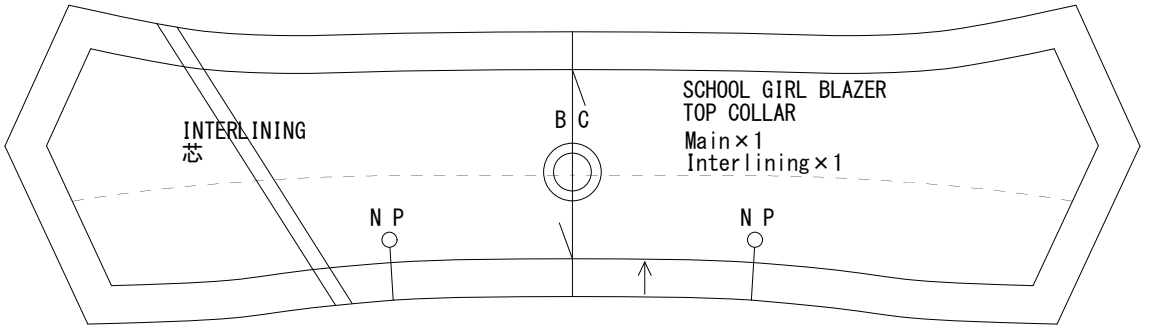

SMART DOLL

SMART DOLL

SMART DOLL

SMART DOLL
DESIGNED BY DANNY CHOO