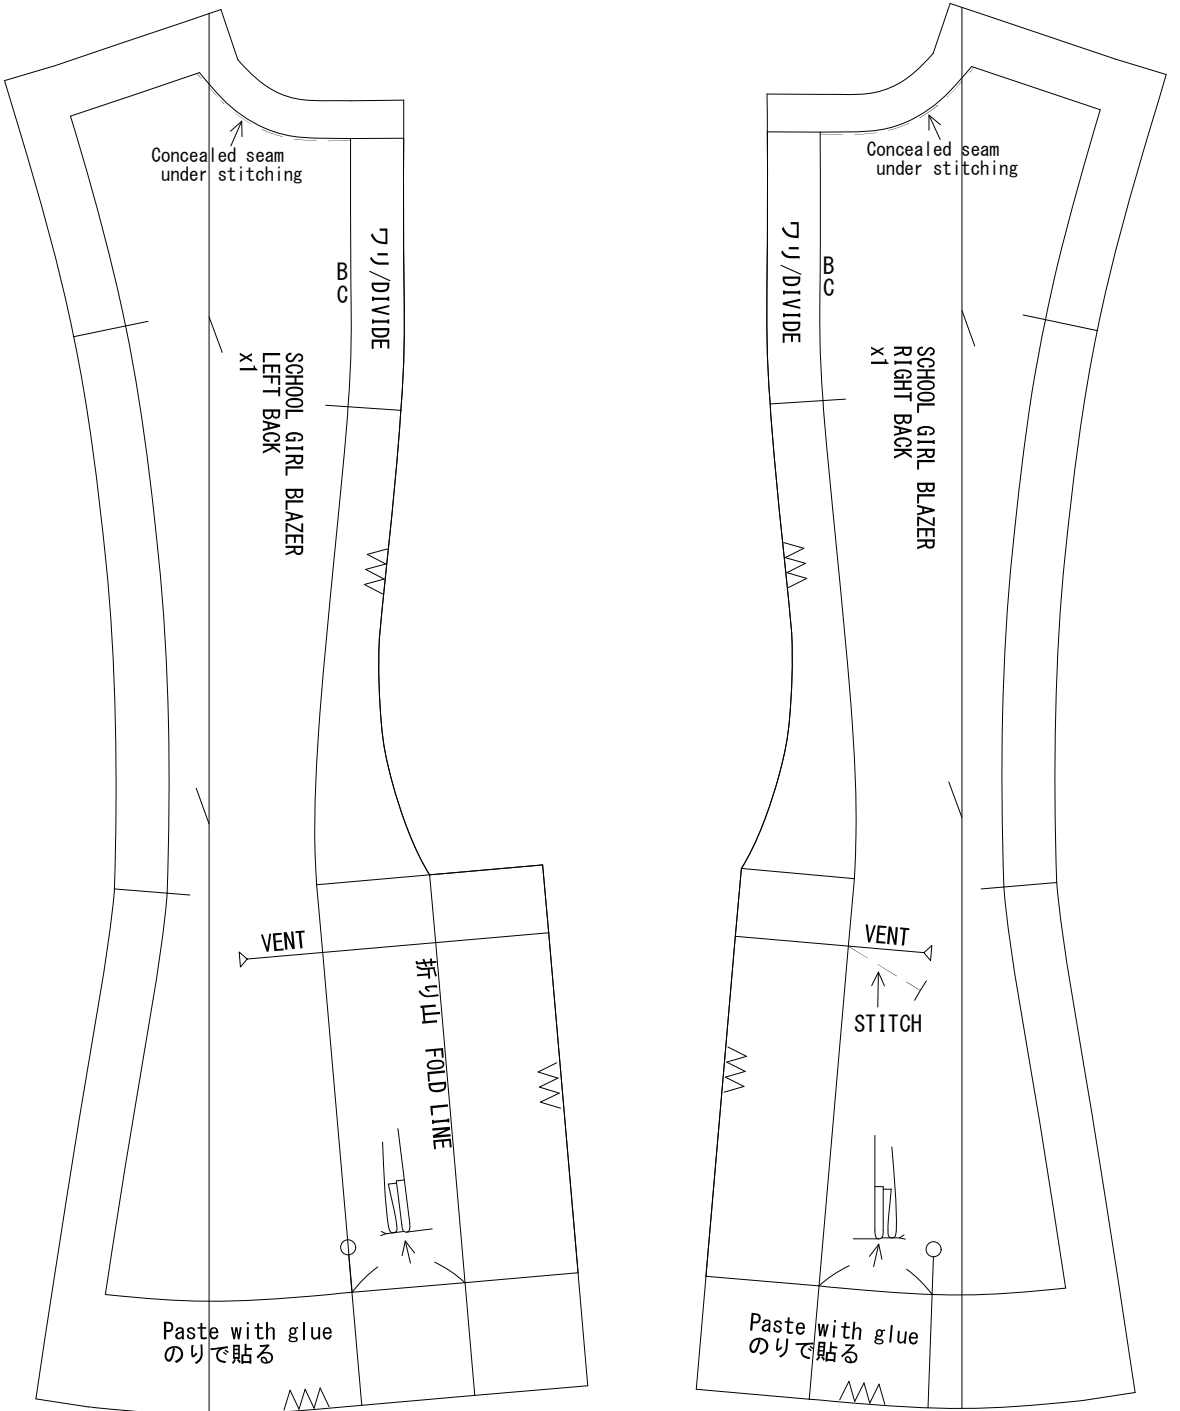

SMART DOLL

SMART DOLL

SMART DOLL

SMART DOLL
DESIGNED BY DANNY CHOO