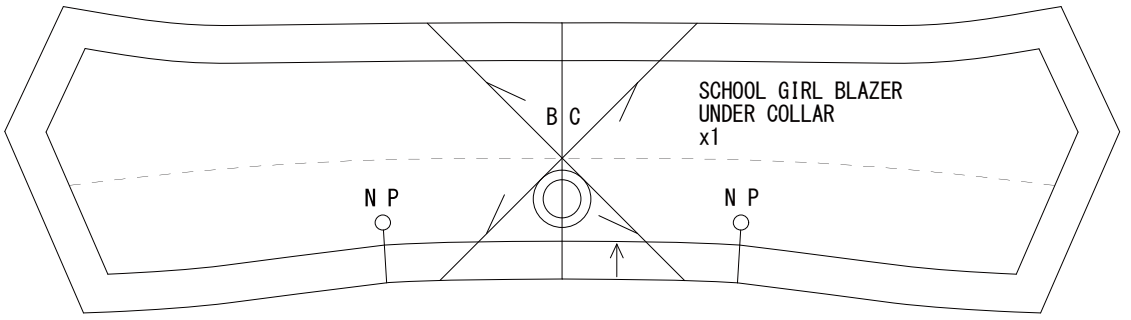

SMART DOLL

SMART DOLL

SMART DOLL

SMART DOLL
DESIGNED BY DANNY CHOO