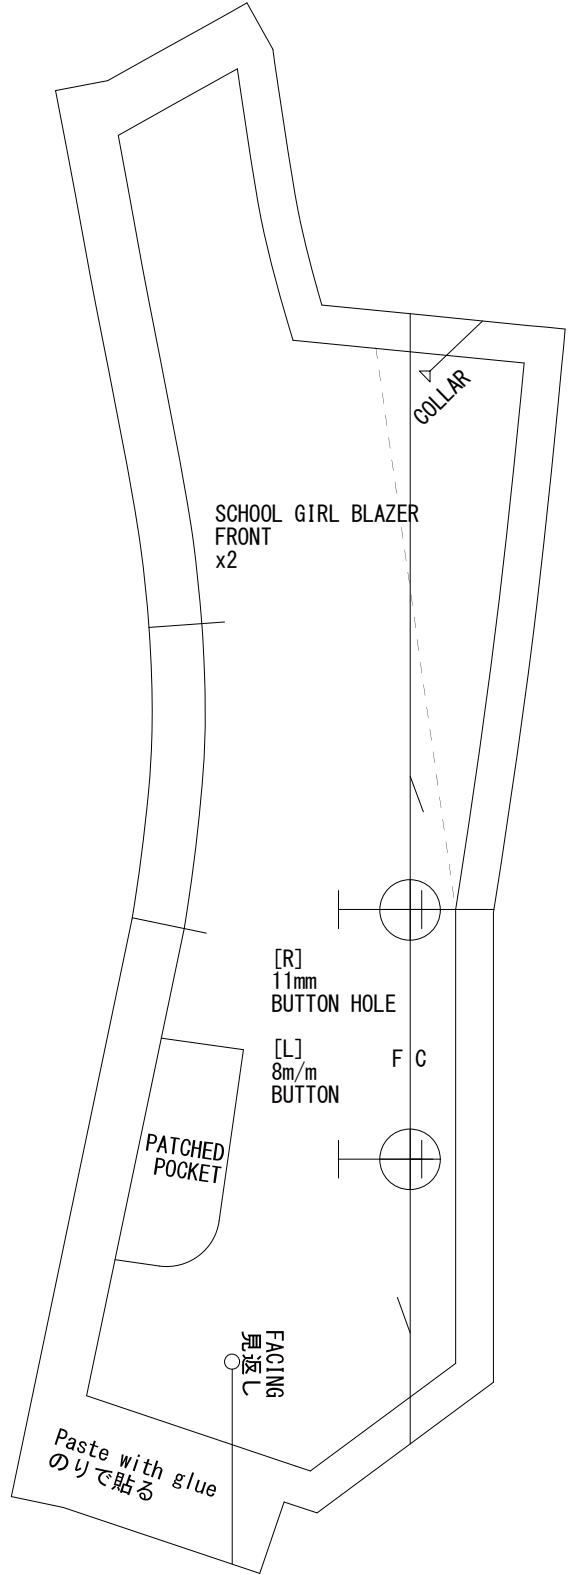

SMART DOLL

SMART DOLL

SMART DOLL

SMART DOLL
DESIGNED BY DANNY CHOO