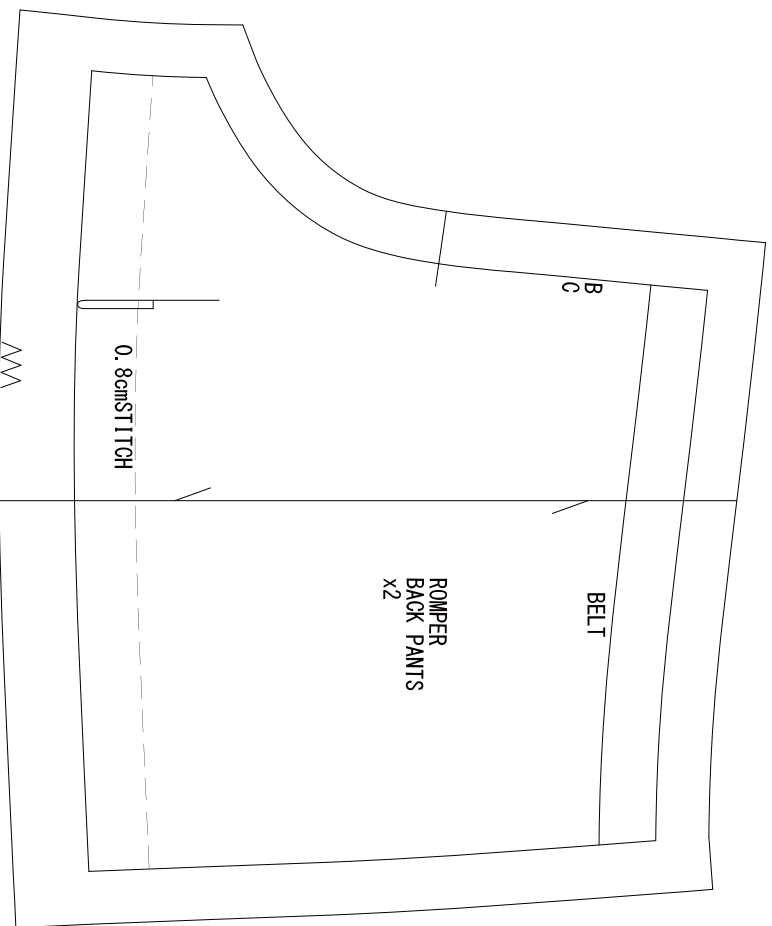

SMART DOLL

S M A R T D O L L

ROMPER

DESIGNED BY DANNY CHOO

SMART DOLL