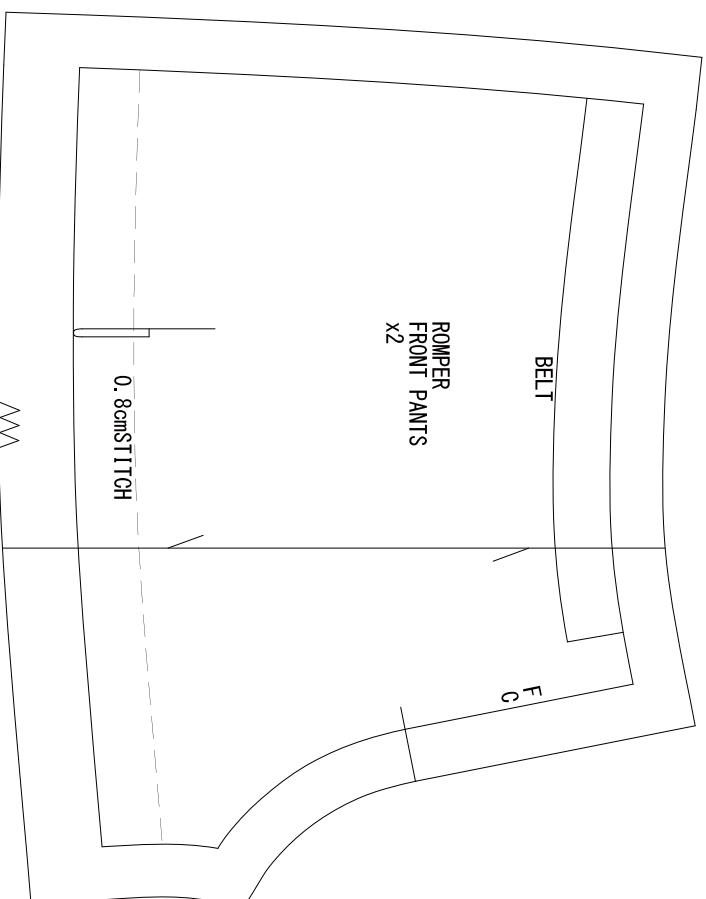

SMART DOLL

S M A R T D O L L

ROMPER

DESIGNED BY DANNY CHOO

SMART DOLL