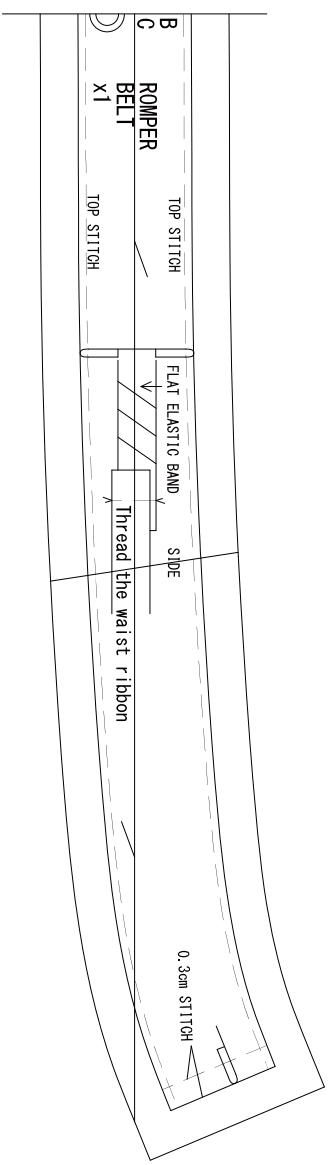

SMART DOLL

S M A R T D O L L

ROMPER

DESIGNED BY DANNY CHOO

SMART DOLL