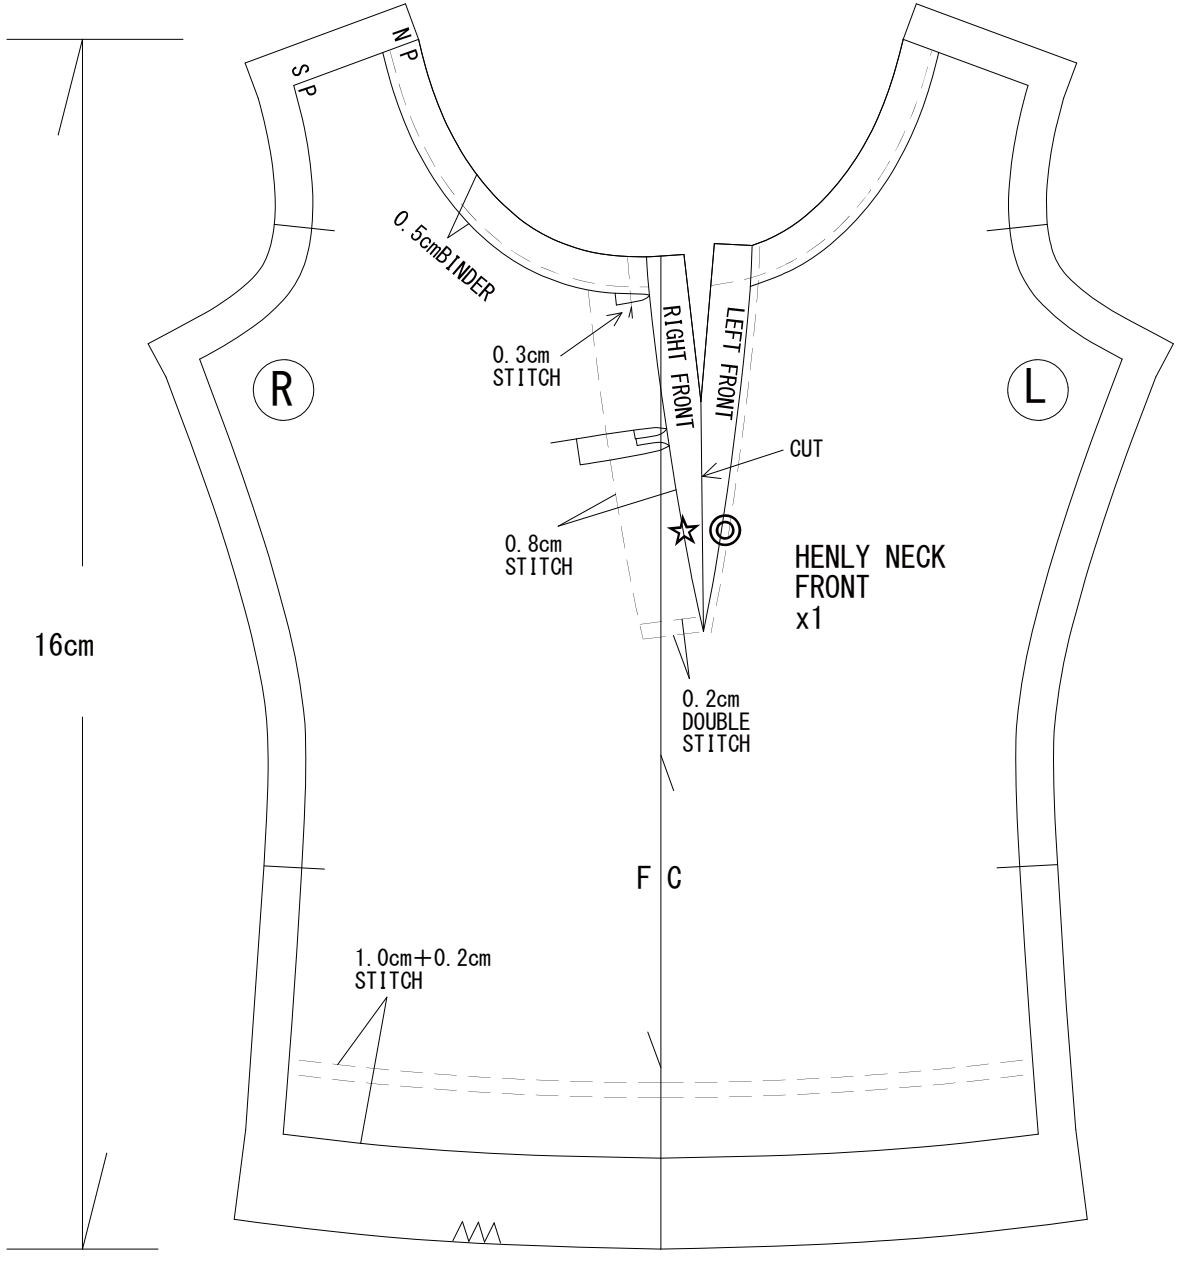

SMART DOLL

SMART DOLL
DESIGNED BY DANNY CHOO

SMART DOLL