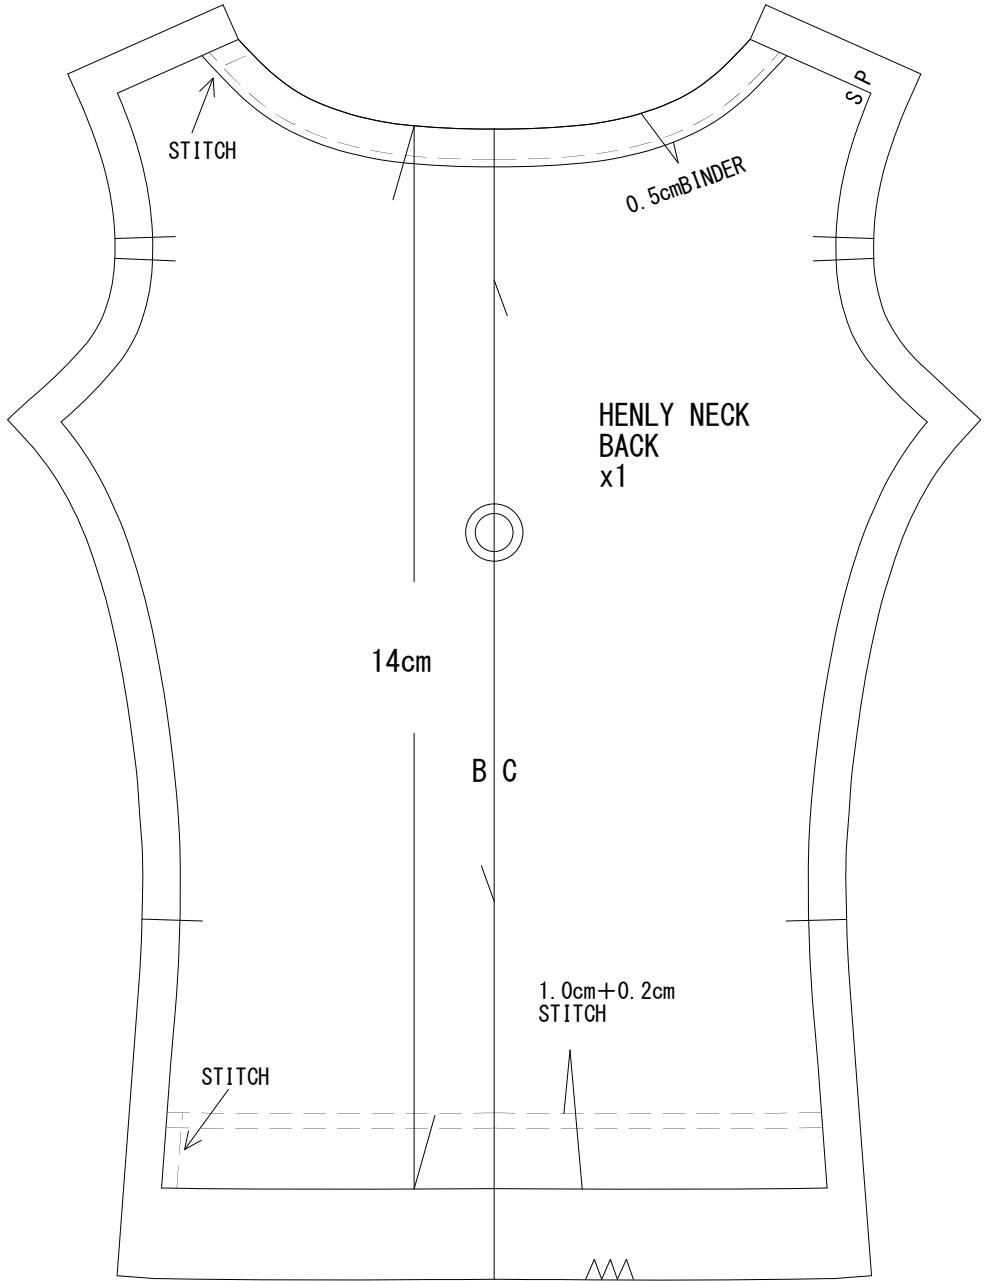

SMART DOLL

SMART DOLL
DESIGNED BY DANNY CHOO

SMART DOLL