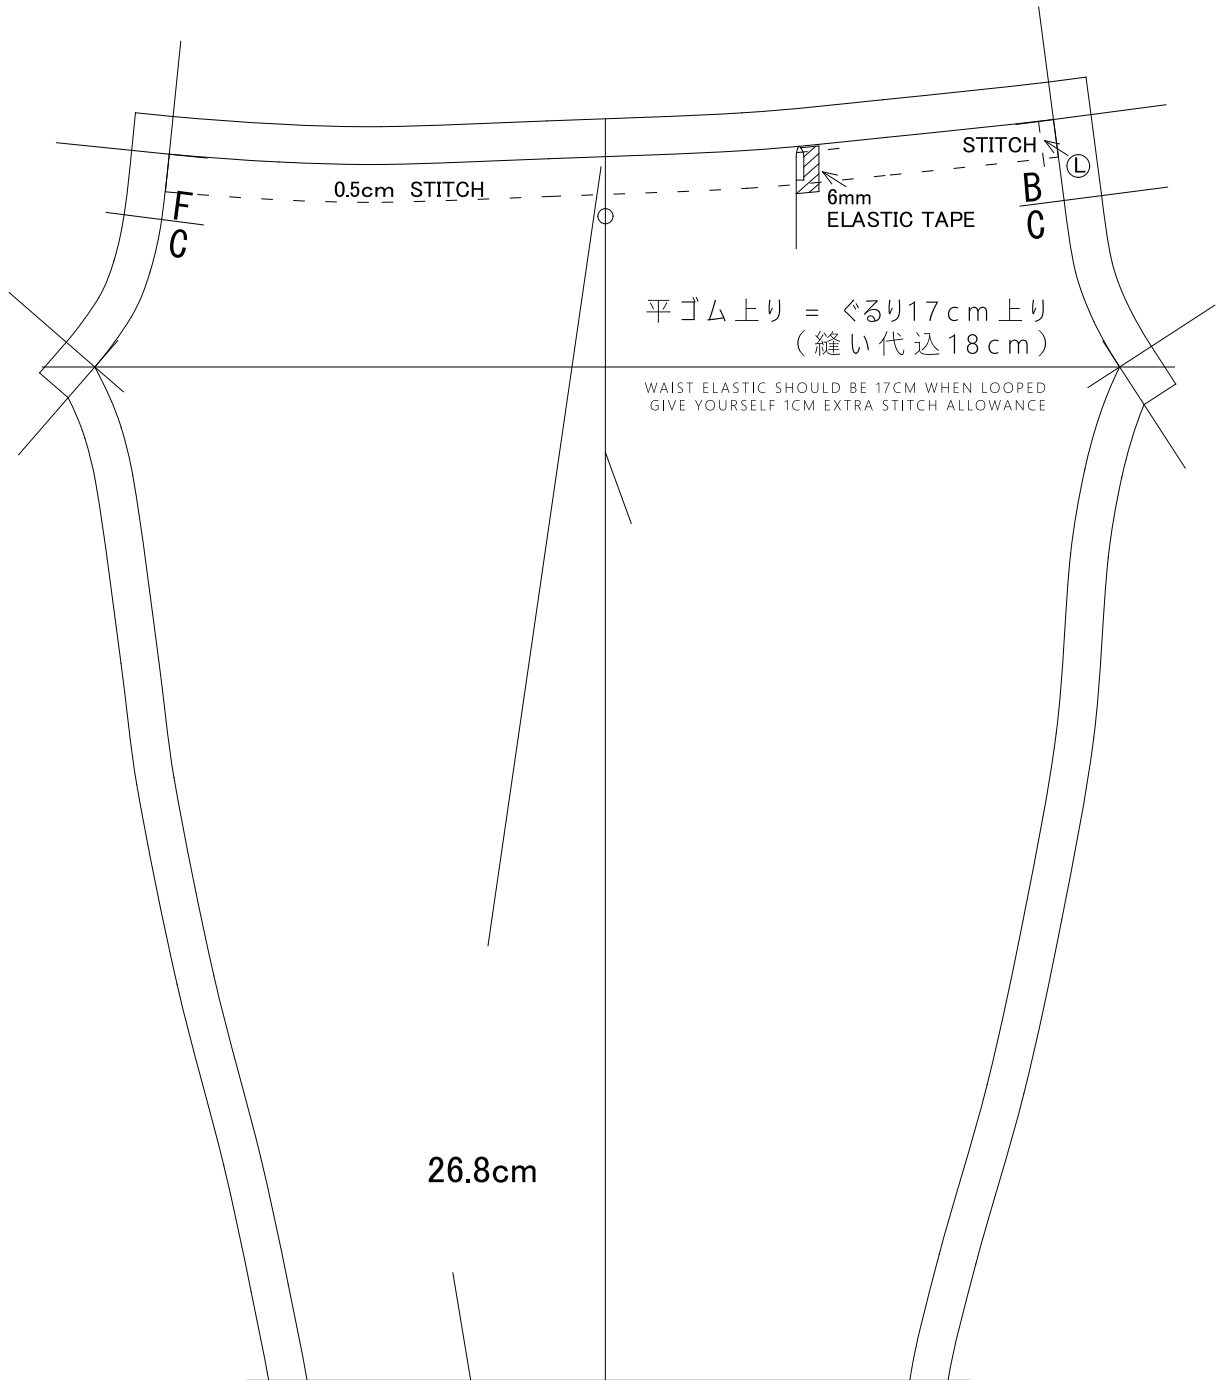

# UPPER

# SMARTDOLL WOMENS LEGGINGS

DESIGNED BY DANNY CHOO

# LOWER