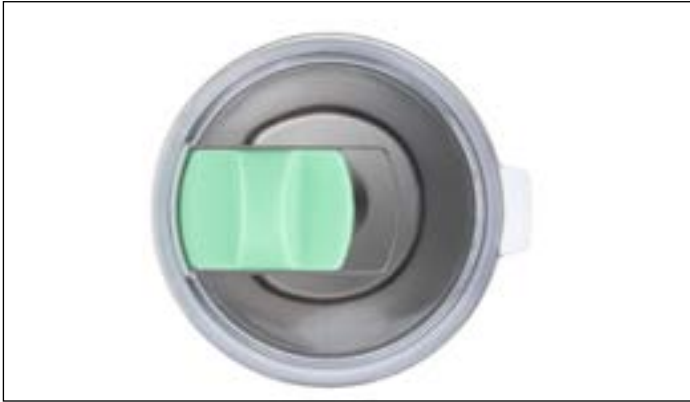

STAY HYDRATED!

---

20 oz Azure Tumbler

VM2068

- Double wall 18/8 stainless steel thermal tumbler with cork bottom
- Powder coated matte finish
- Features a vacuum insulated interior for temperature retention
- Designed to keep beverages hot/cold for hours
- Shatter-resistant clear acrylic screw-on lid with matching color slide closure
- Features synthetic cork base for added style and protects surfaces from scratches