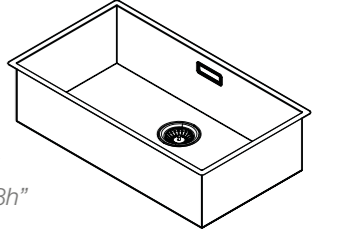

SINK 70
REF. 12111 0006

Stainless steel /
Acero inoxidable
Satin / Satinado
70 x 40 x 20 cm /
27,5" x 15,7" x 7,8h"