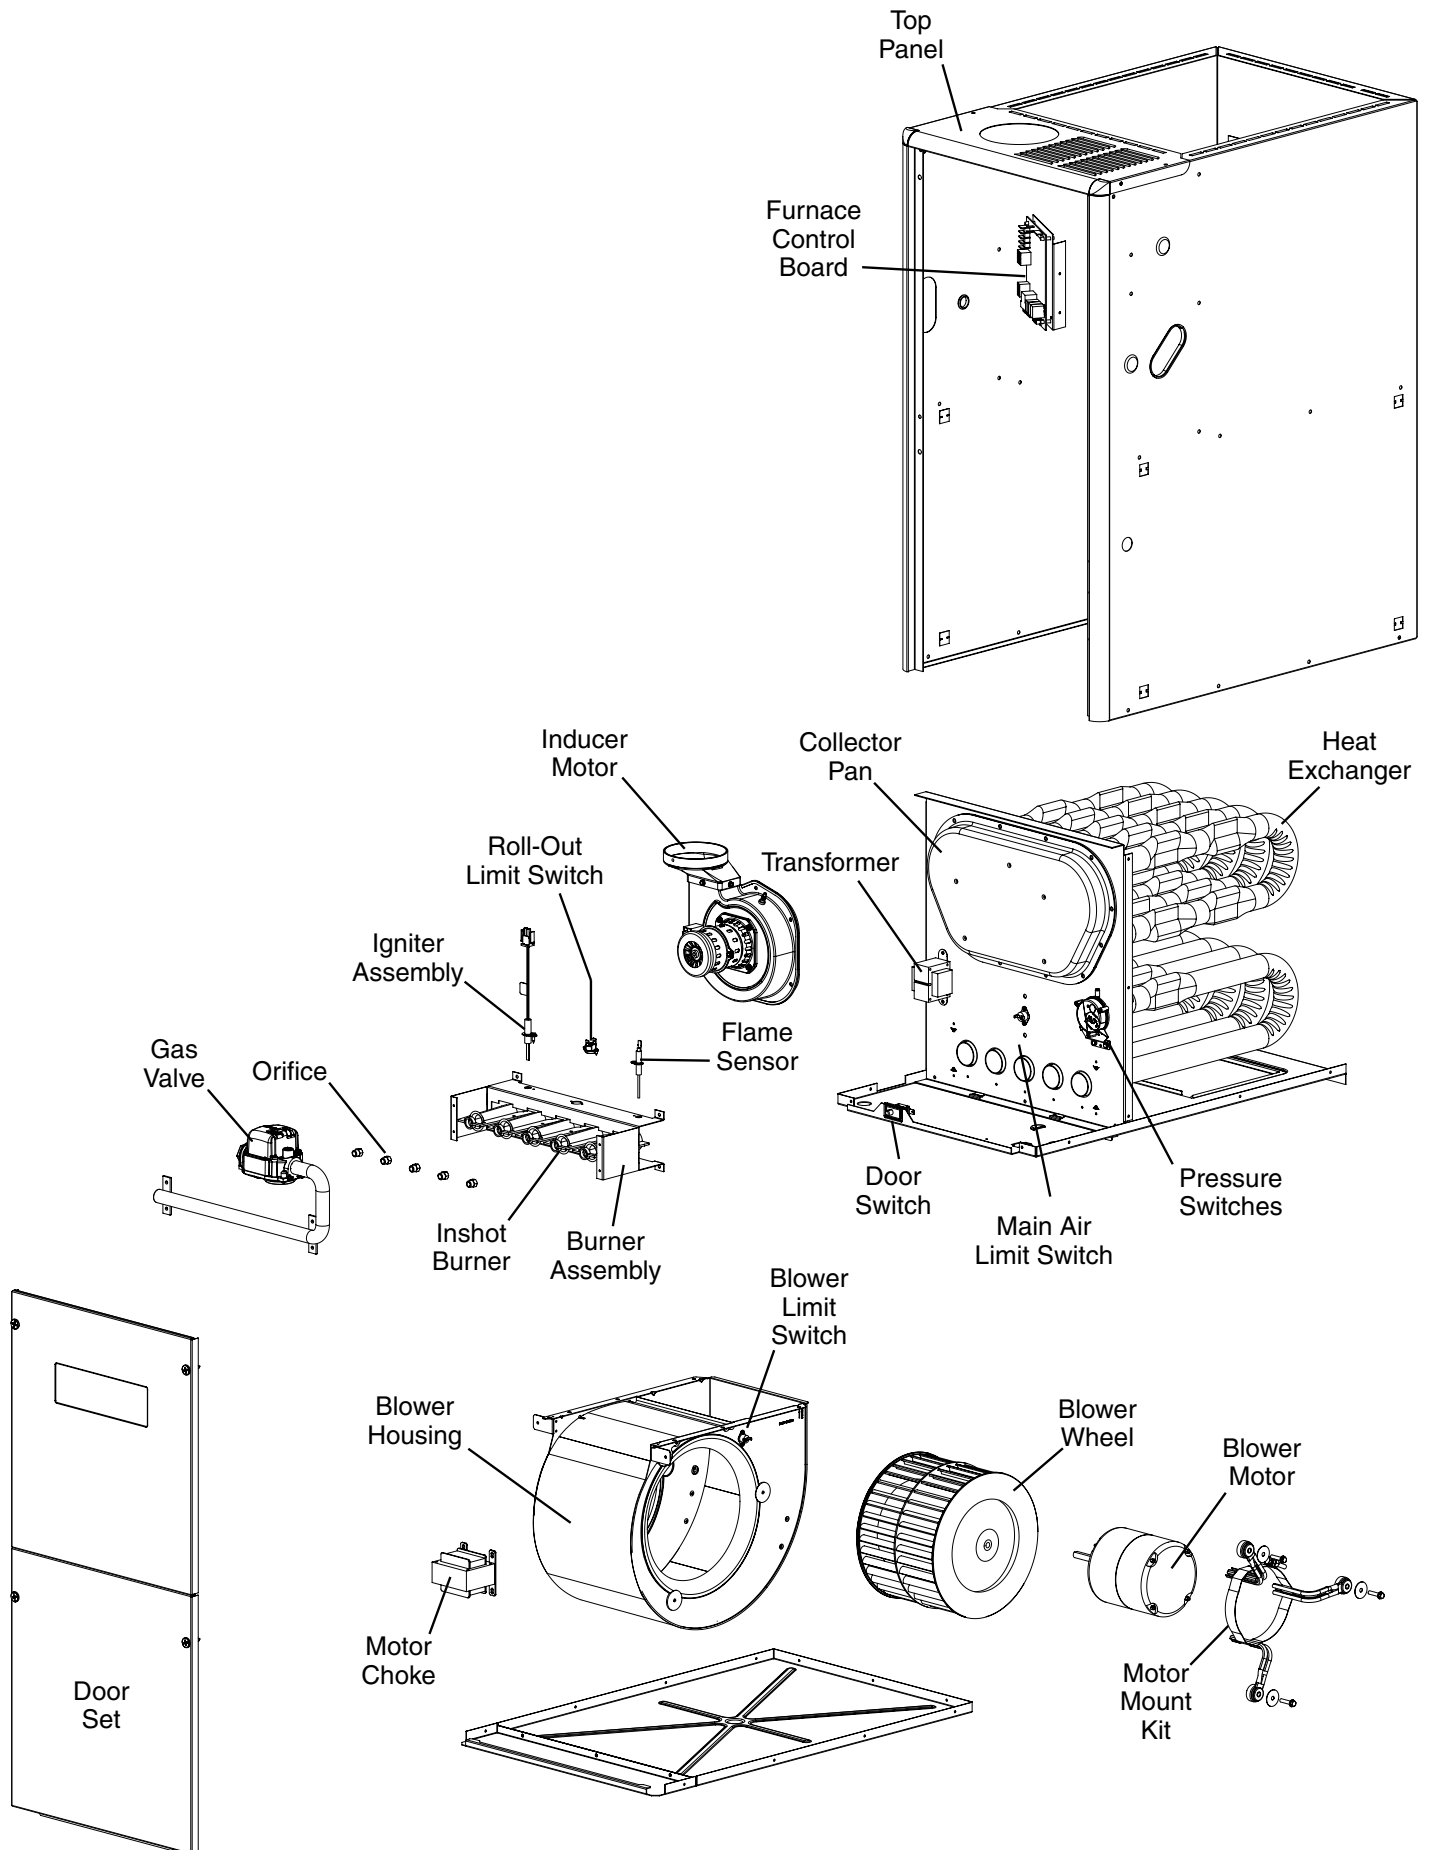

*G7SA-1 UPFLOW / HORIZONTAL - COMPONENT LOCATION