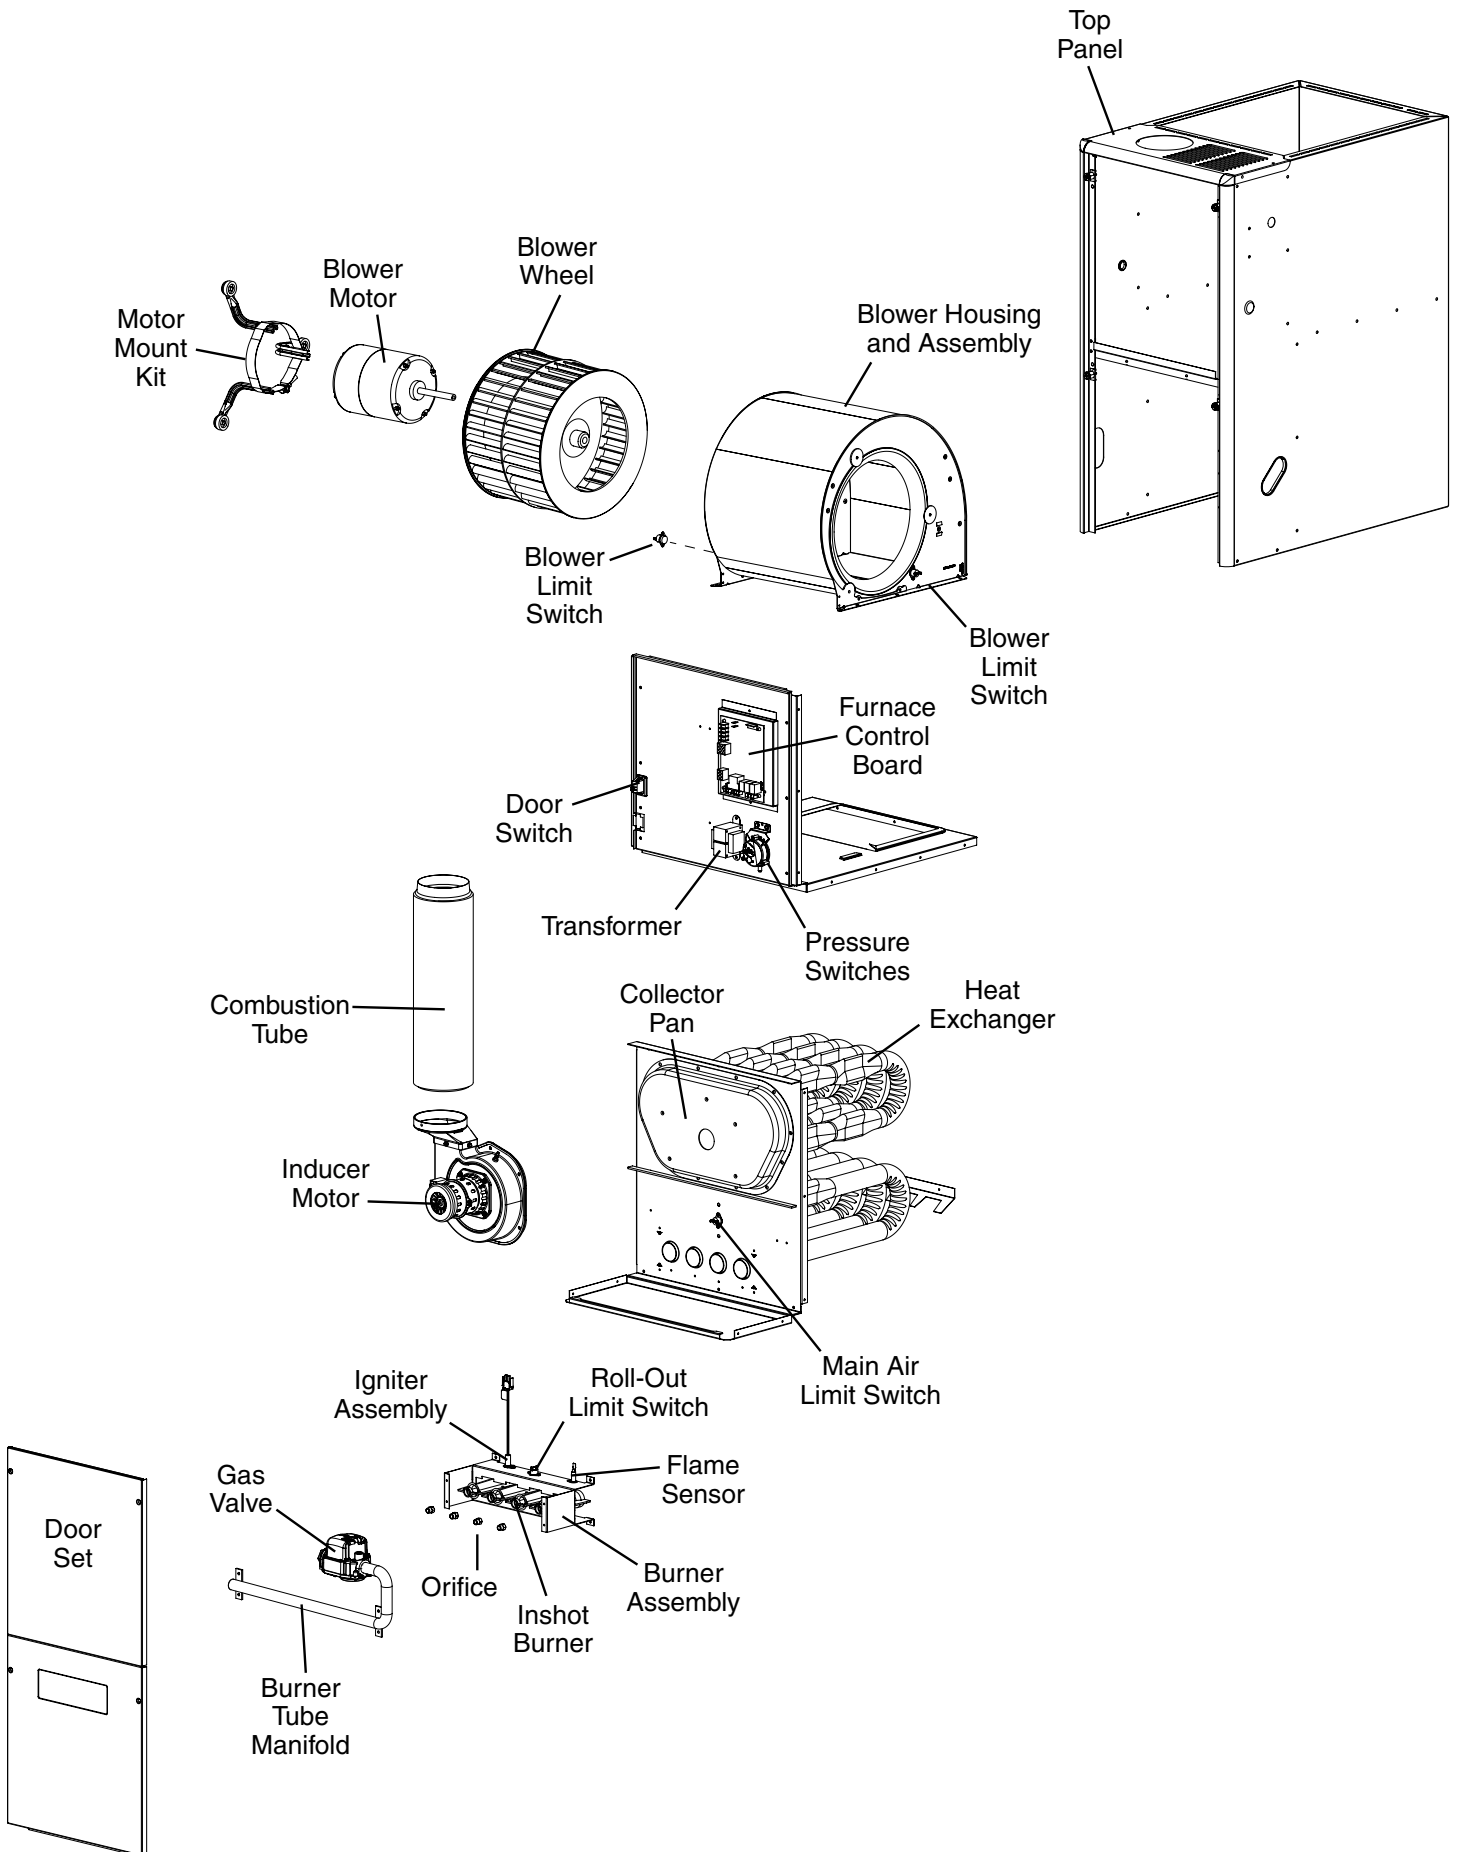

*G7SK-1 DOWNFLOW - COMPONENT LOCATION