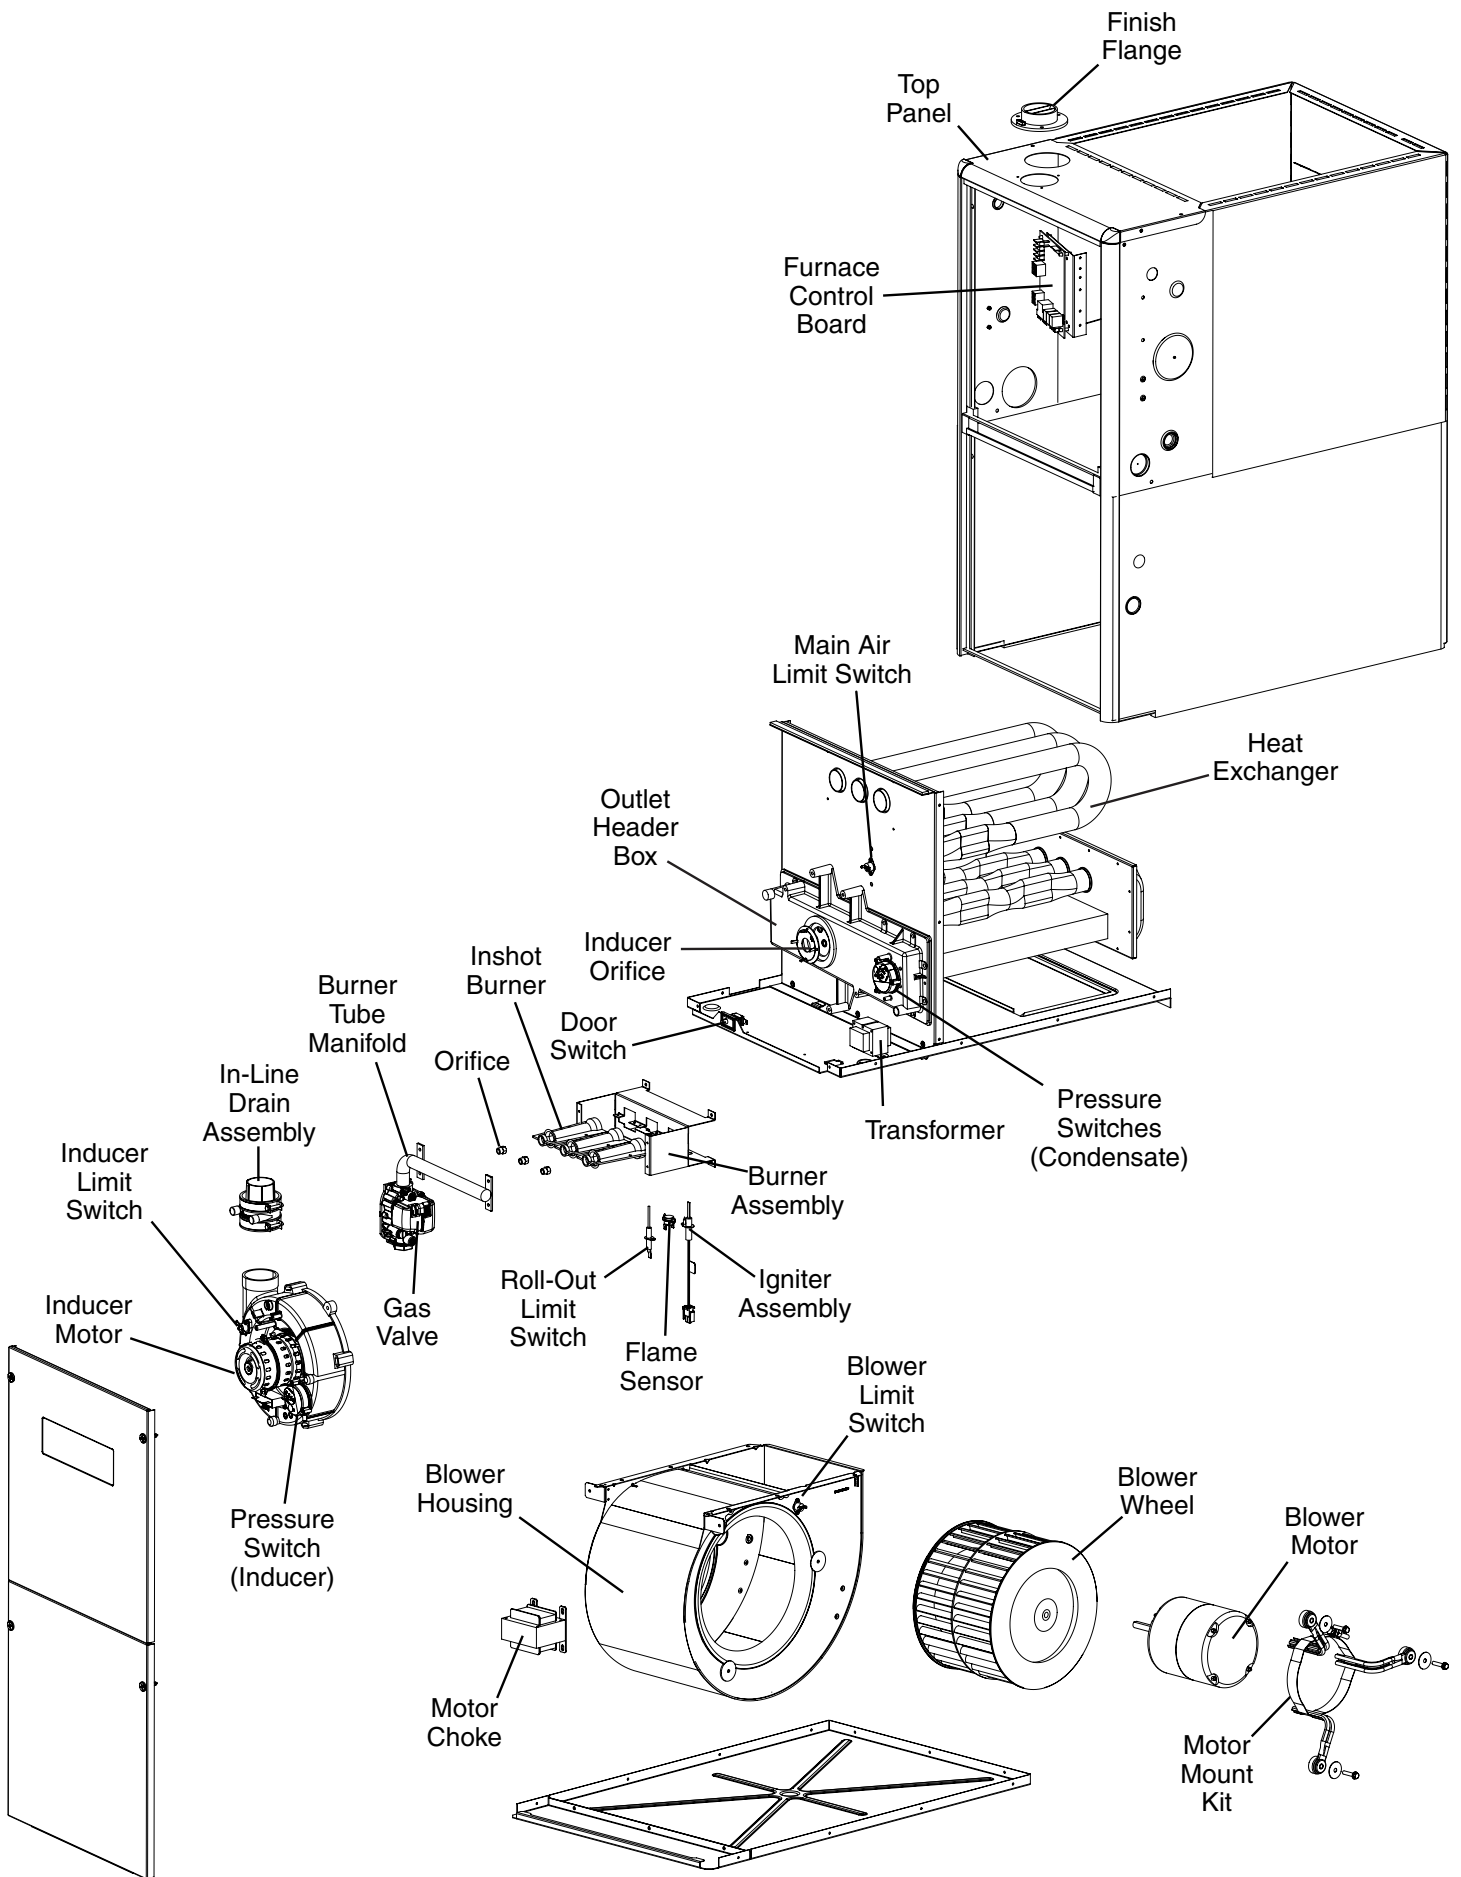

*G7SC-1 UPFLOW / HORIZONTAL - COMPONENT LOCATION