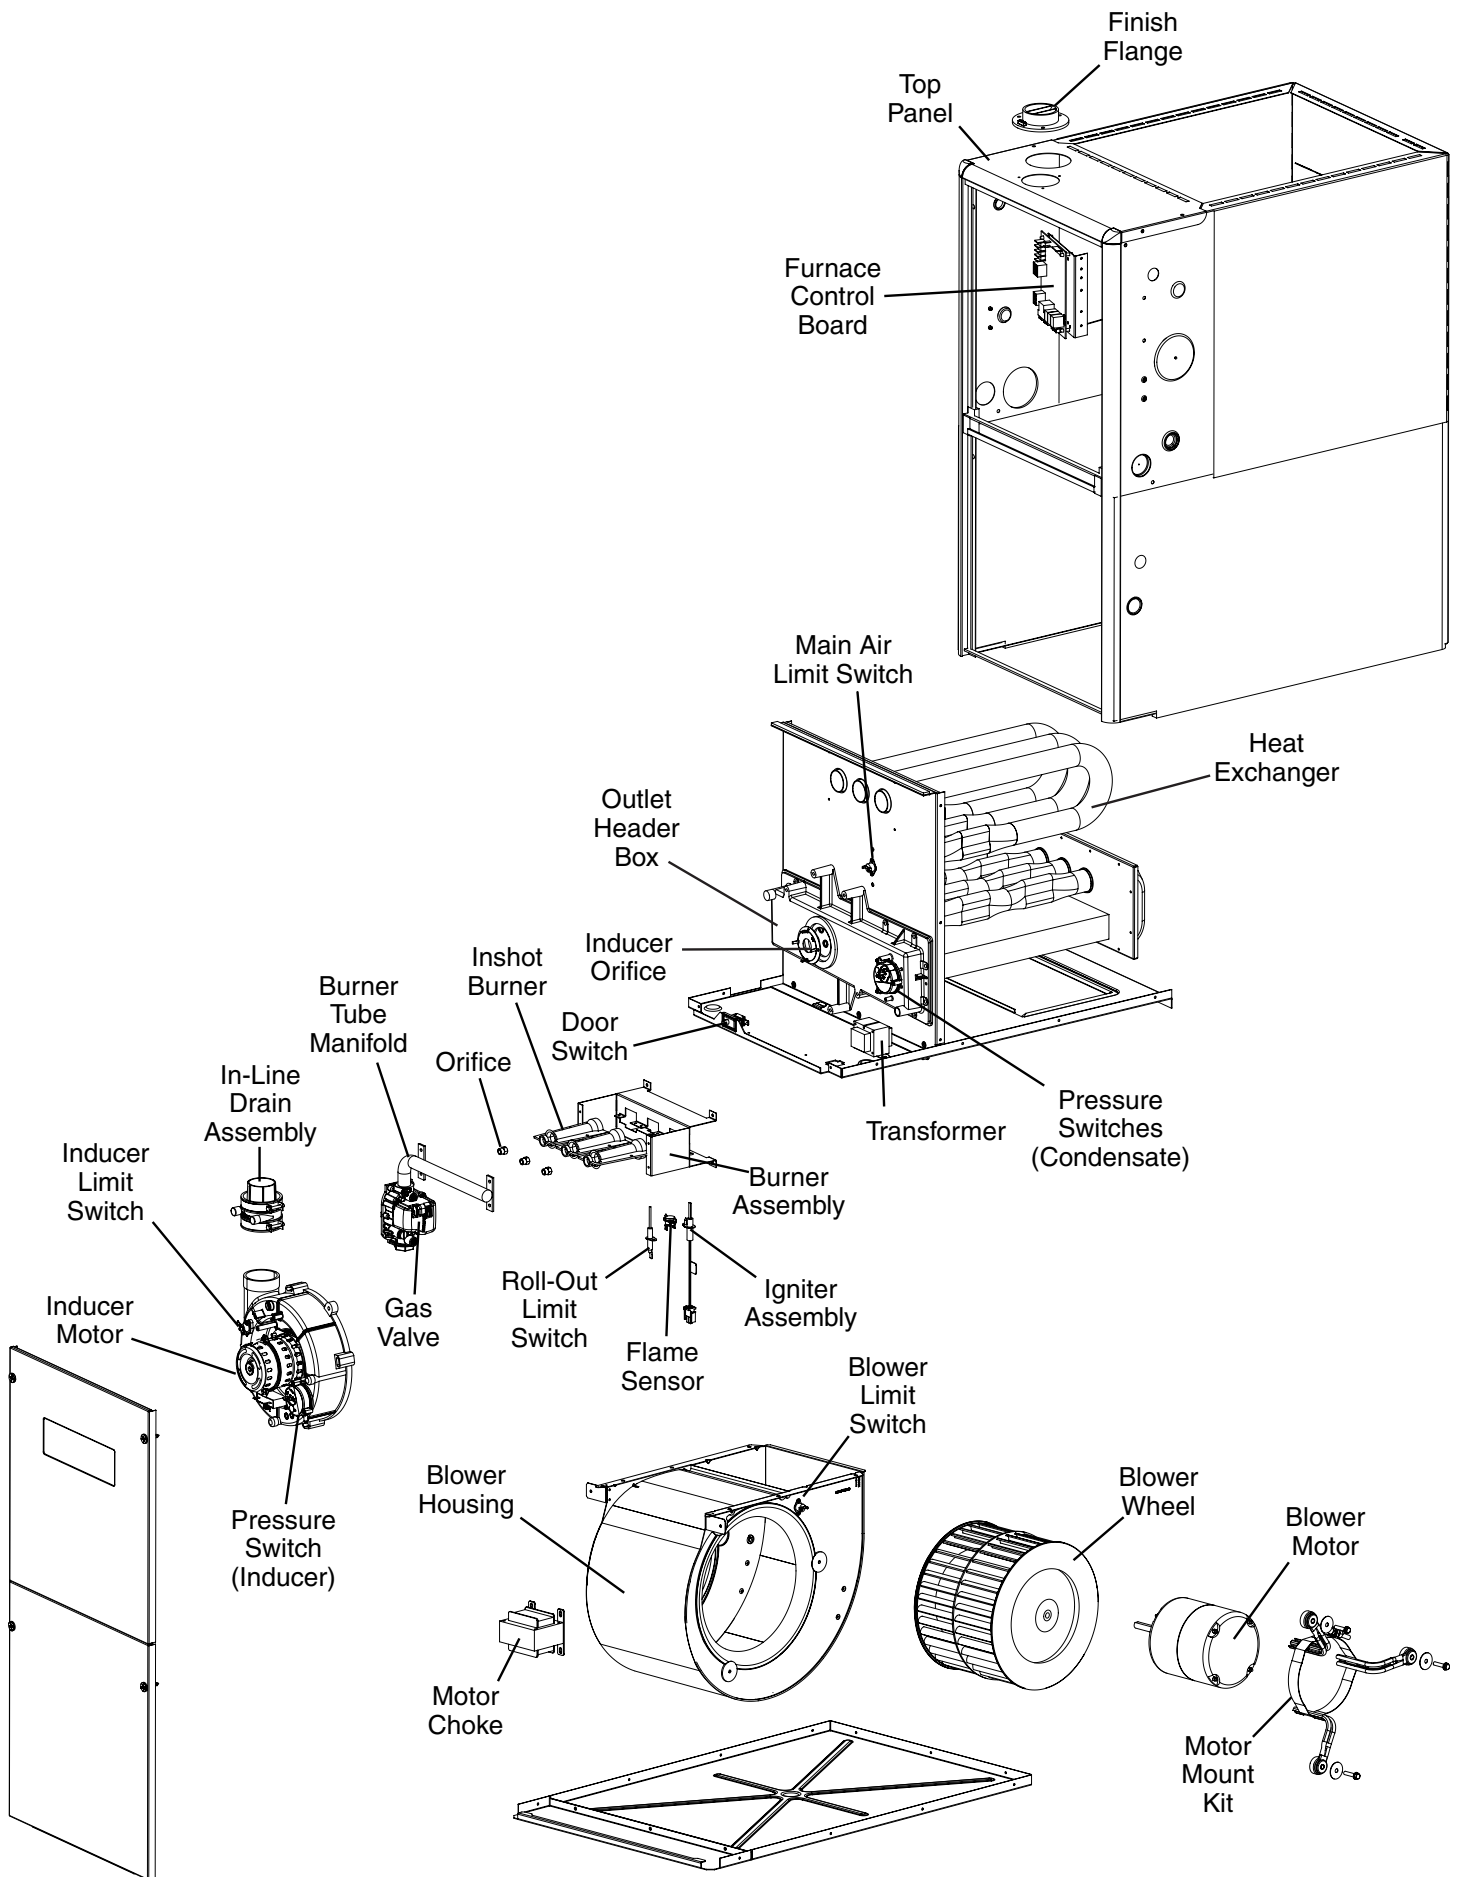

*G7SD-1 UPFLOW / HORIZONTAL - COMPONENT LOCATION