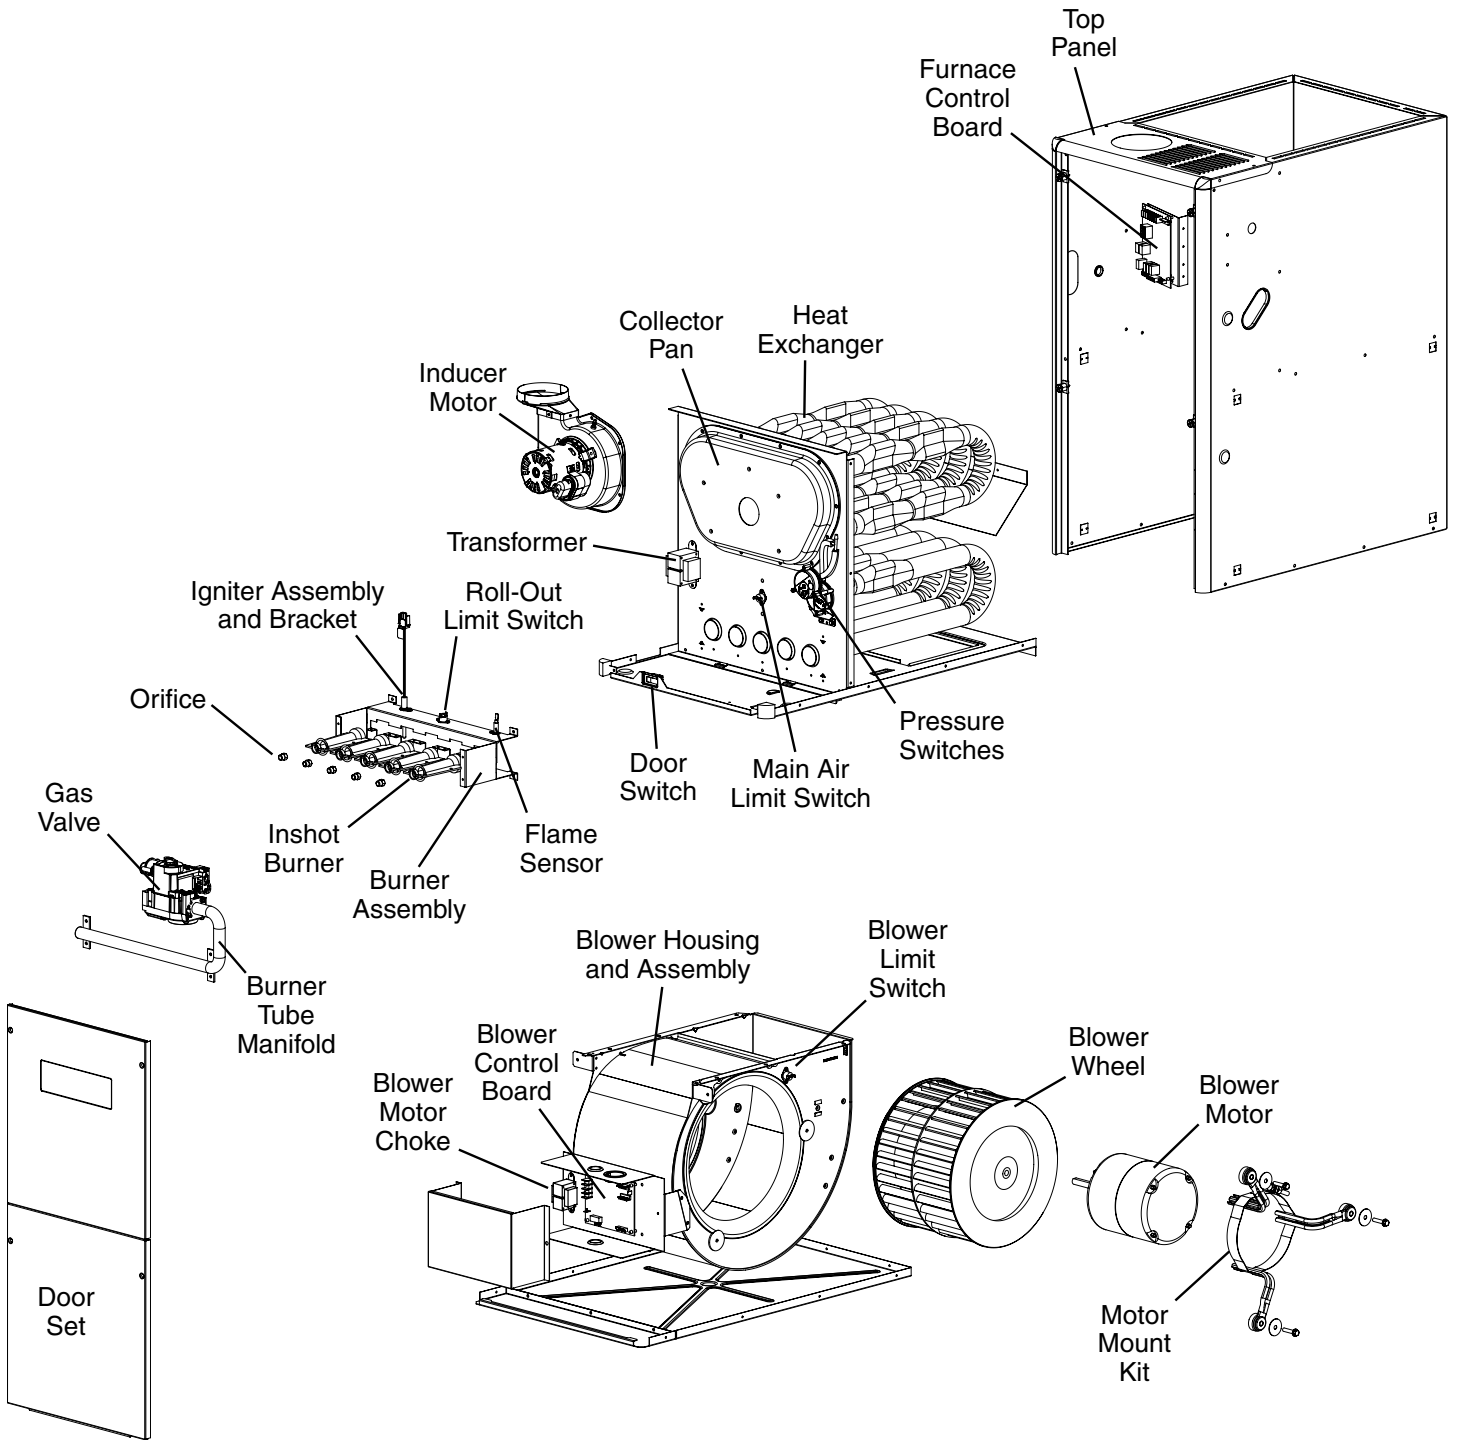

*G7TA / *G7TA-1 UPFLOW / HORIZONTAL - COMPONENT LOCATION