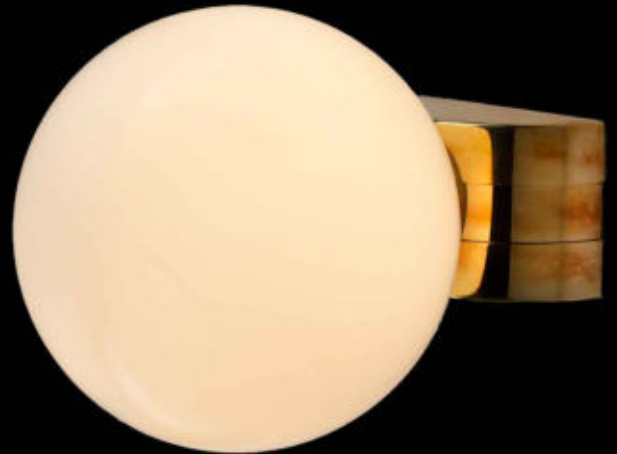

Brigitte Globe Collection

A large collection with many options - 1, 3, 4, 5 and 9 light pendants, along with single and double wall lights. Custom versions available with 100mm, 150mm, 205mm, and 250mm dia globes. Available in a matt or gloss finish (clear and prismatic globes also available on request). Available metal finishes are : polished brass, brushed brass, lightly distressed brass, antique bronze, polished chrome and brushed chrome.