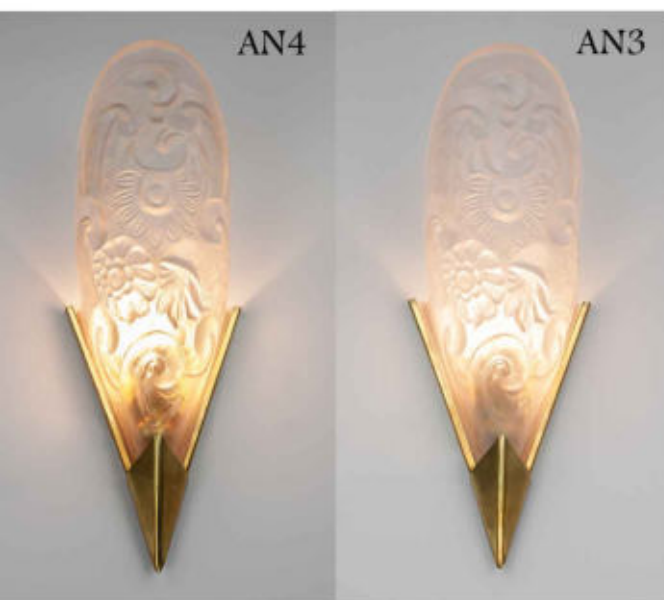

Maharaja

Mouth-blown brilliant cut shades, either clear or etched to give opulent splendour.

MAH293
Shown with etched
pineapple storm shades
1020MxH | 570MinH |
760Dia
Max 6 x 60W
Weight 19kg

Maharaja

All shown with distressed brass metalwork.

Wired BC or ES.

MAH97
Shown with clear
star storm shade
370H | 137W | 250P
Max 60W

MAH62
Shown with etched
pineapple storm shades
370H | 400W | 280P
Max 2 x 60W

Art
Nouveau
Heavy Cast
Lamps

Art Nouveau Heavy Cast Lamps

Made using thick glass with a deep relief pattern. All the metalwork is solid brass with lightly distressed hand patina finish.

AN1

Pendant
540H | 670D
Wired 6 x ES
Height can be
modified on request
AN1 : With Etched Glass
AN2 : With Clear Glass