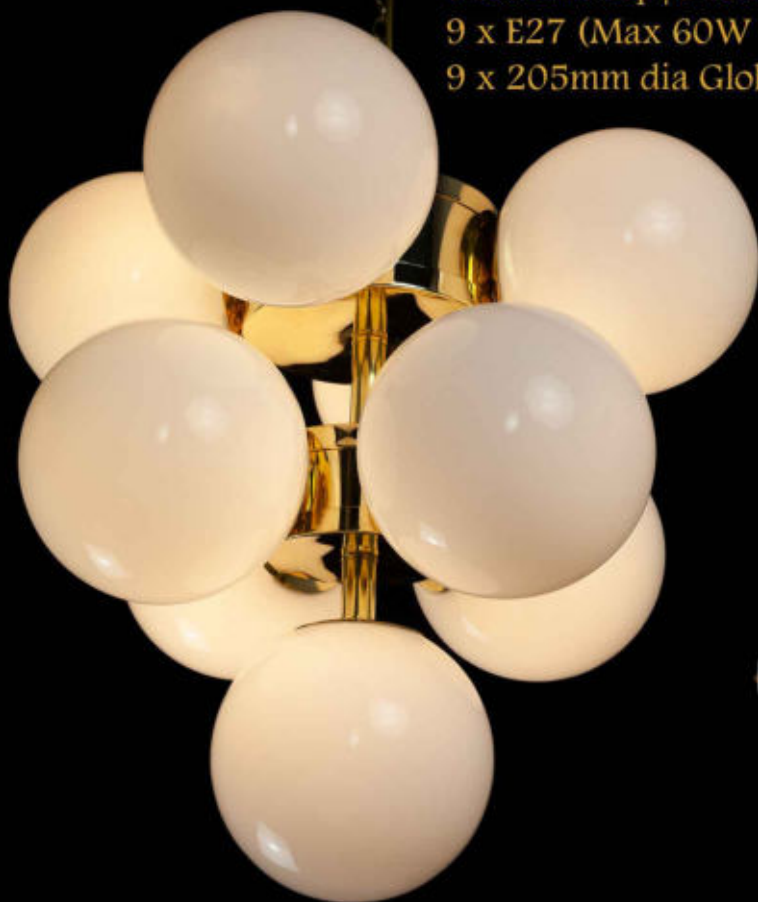

BRIG99
Polished Brass
640MinDrop | 510Dia
9 x E27 (Max 60W each)
9 x 205mm dia Globes

BRIG86
Polished Brass
600MinDrop | 580Dia
5 x E27 (Max 60W each)
5 x 205mm dia Globes