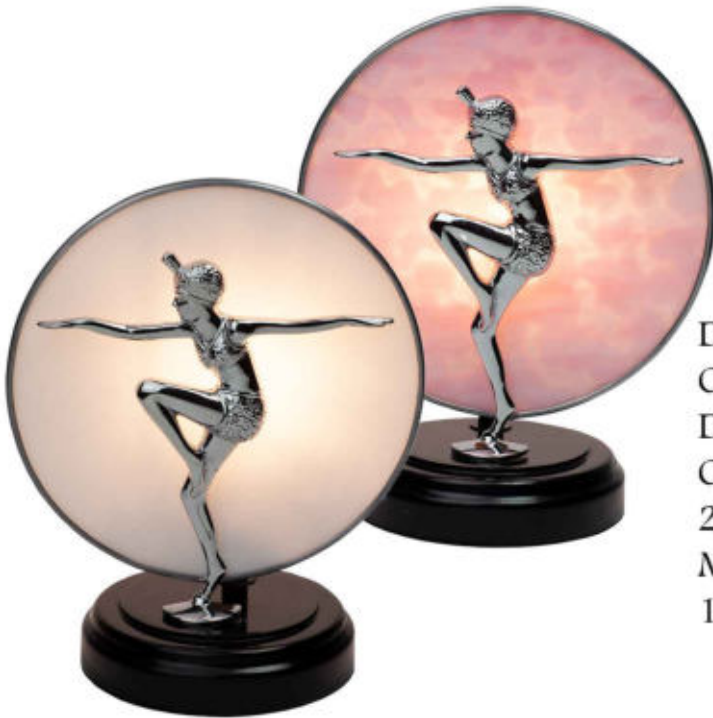

DAKOTA76
Chrome | Black Plinth | White Opal Glass
DAKOTA72
Chrome | Black Plinth | Pink Mottle Glass
240H | 190W | 130Dia Plinth
Max 60W | Weight 1 kg
1 x BC

Statuettes Chrome

Chrome plated solid brass.
A large selection of other
glass colours are available.
Made in our own workshops.
All wired BC