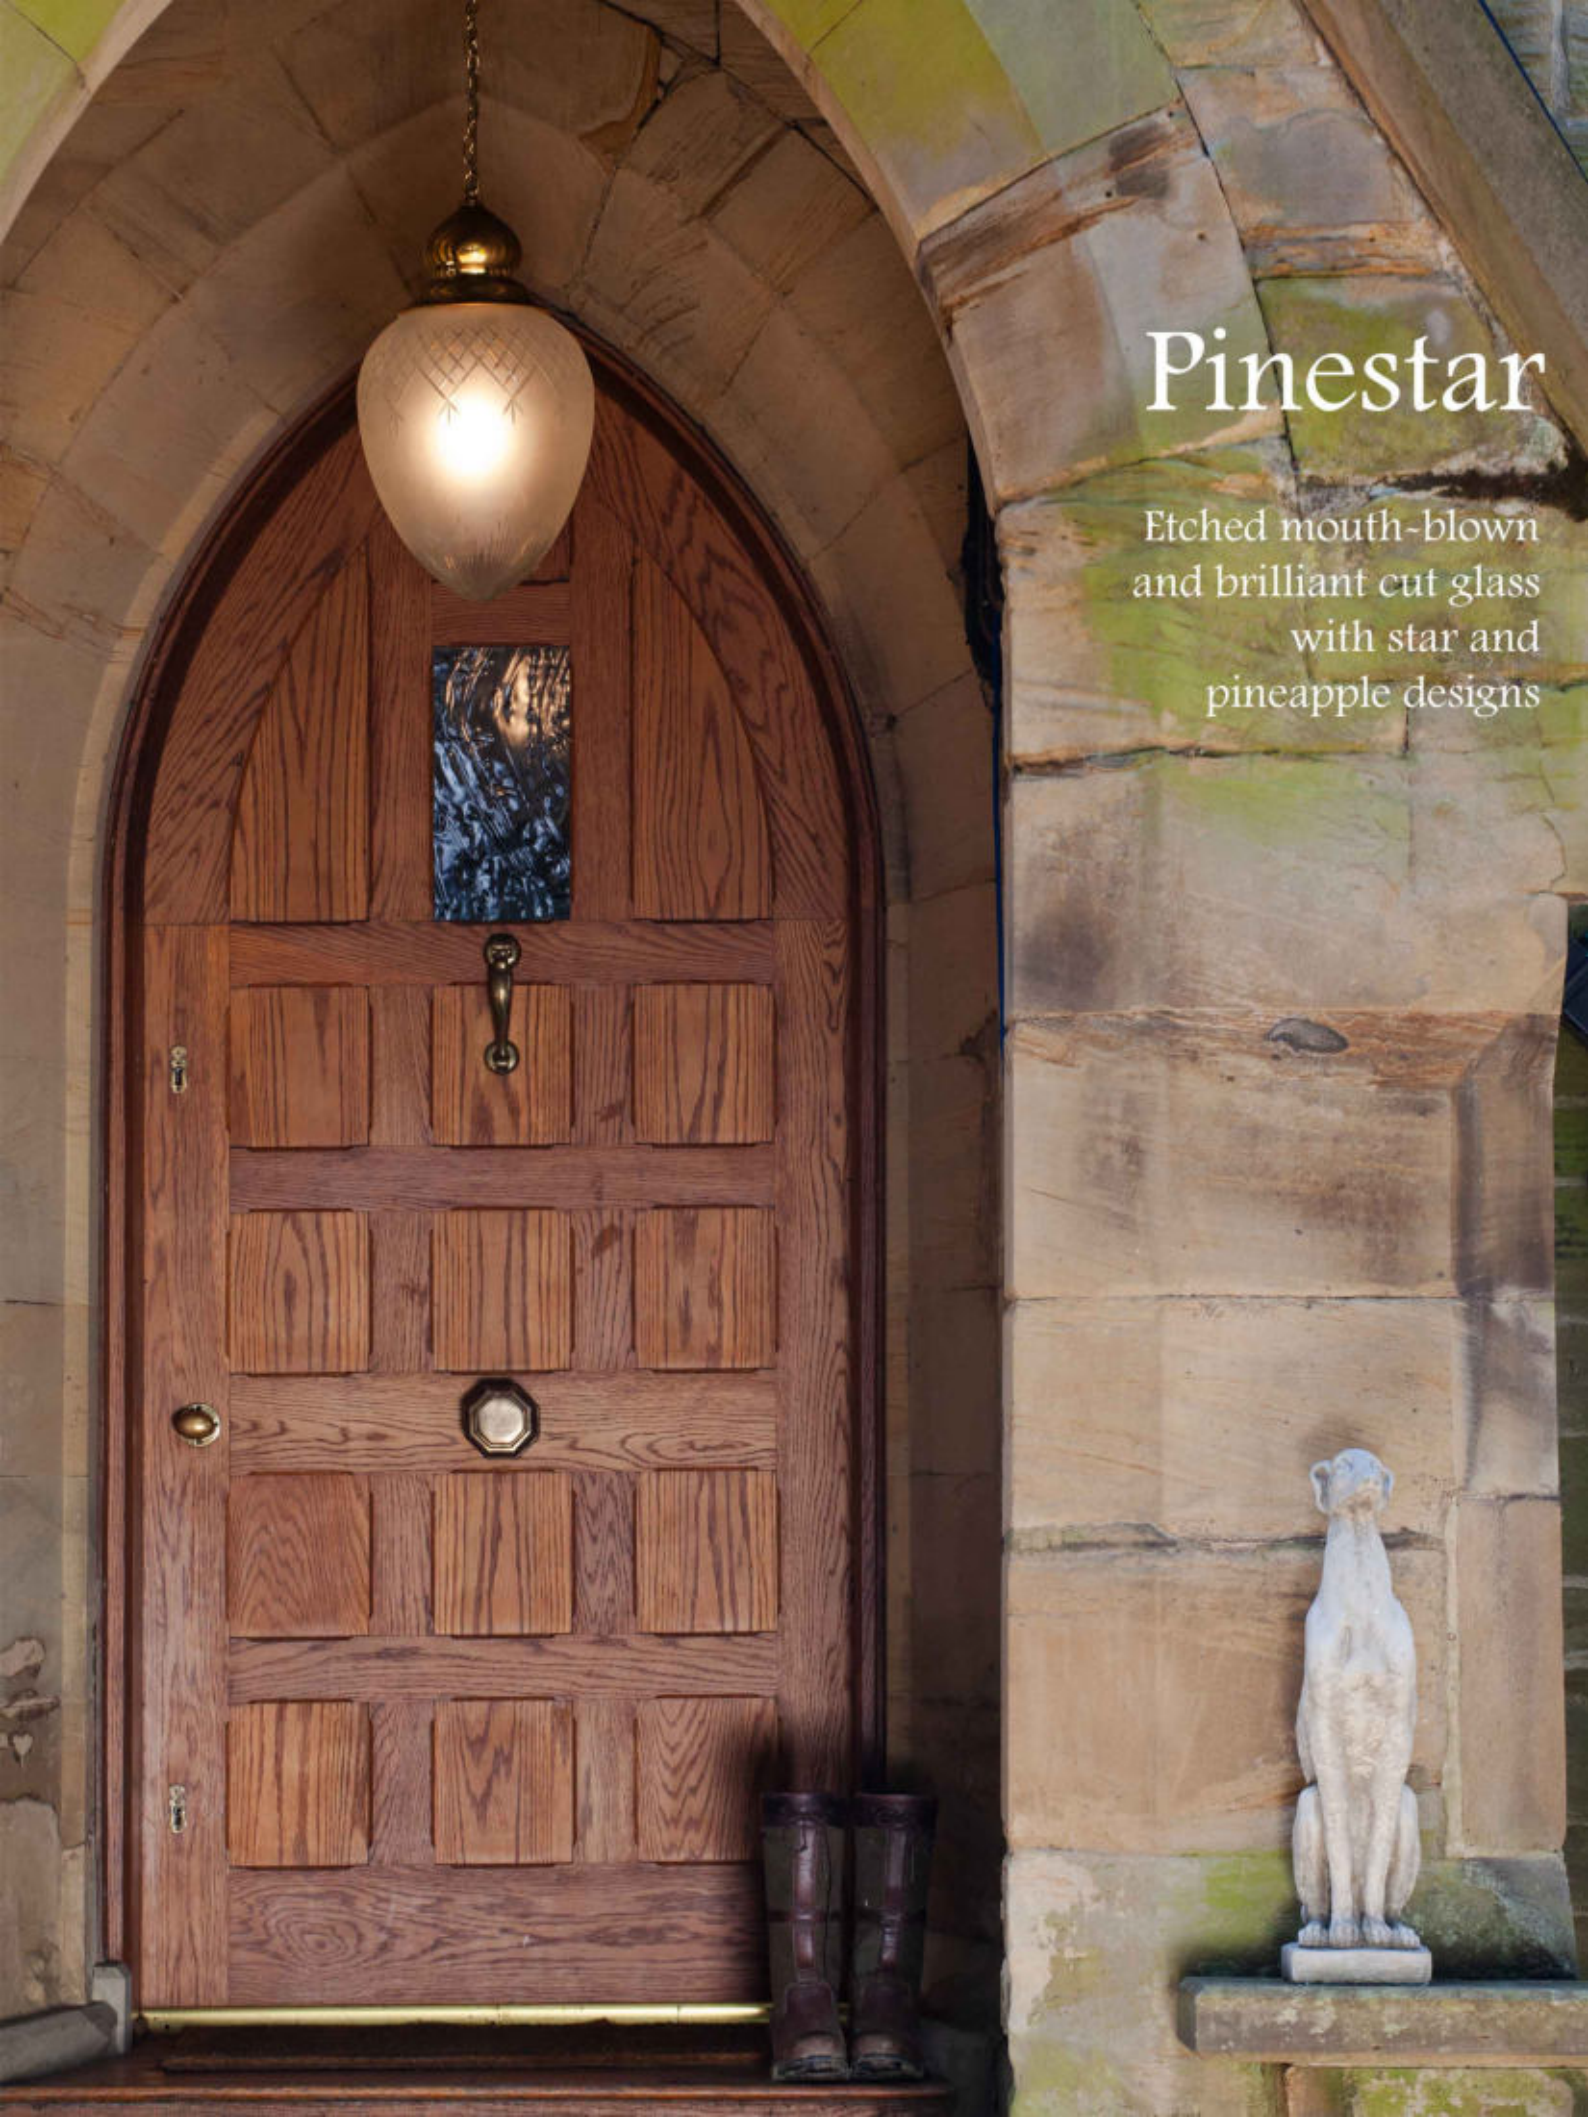

Pinestar

Etched mouth-blown
and brilliant cut glass
with star and
pineapple designs