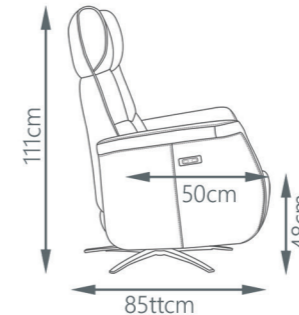

DIMENSIONS

SPECIFICATIONS

EN / FR

Solid wood and plywood
Bois massif et contre-plaqué

IT / DE

Legno massiccio e compensato
Massivholz und Sperrholz

NL / ES

Massief hout en multiplex
Madera maciza y madera contrachapada

Webbing
Sangles élastiques

Cinch
Gurtband

Singelband
Cincha

Polyurethane foam
Mousse de polyuréthane

Schiuma poliuretanic
Polyurethan Schaum

Polyurethaan schuim
Espuma de poliuretano

Sinuous springs
Ressorts nosag

Molle Nosag
Zig-zag Federn

Nosag veren
Muelles zig-zag

Polyurethane molded foam
Mousse moulée de polyuréthane

Schiuma poliuretanic stampata
Polyurethan Formschaum

Vormgegoten polyurethaan schuim
Espuma inyectada de poliuretano

Polyurethane foam
Mousse de polyuréthane

Schiuma poliuretanic
Polyurethan Schaum

Polyurethaan schuim
Espuma de poliuretano

Polyurethane foam
Mousse de polyuréthane

Schiuma poliuretanic
Polyurethan Schaum

Polyurethaan schuim
Espuma de poliuretano

LSW3M+BTK

3 Motors lift armchair with
swivel base.
Fauteuil releveur tri-moteurs
avec pied pivotant

Poltrona elevabile a 3 motori
con base girevole
Relaxsessel 3-motorisch mit
Aufstehhilfe und Drehfuß

3 motorig relaxfauteuil met
sta-op hulp en draivoet
Sillón relax de 3 motores con función
elevadora y base giratoria

leather

Corrected grain leather 1,2-1,4mm
Cuir vachette corrigé 1,2-1,4mm

Pelle bovina coretta e-pigmentata
1,2-1,4mm
Pigmentiertes korrigiertes
Rindsleder 1,2-1,4 mm

Rundleder gecorrigeerd en
gepigmenteerd 1,2-1,4mm
Piel de vacuno pigmentada
corregida 1,2-1,4 mm

fabric

Fabric Mozart 100% polyester
Tissu Mozart, 100% polyester

Tessuto Mozart. 100% polyester
Mozart-Stoff, 100% Polyester

Stof Mozart, 100% polyester
Tejido Mozart, 100% poliéster