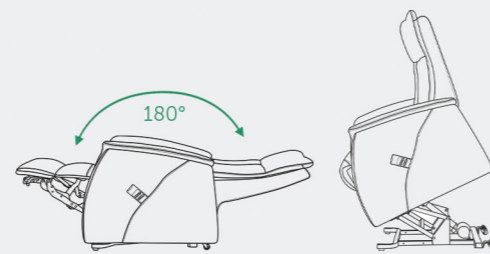

FLEX

mod-885B

lift chair

PROGETTO RELAX

DIMENSIONS

small-medium-large

SPECIFICATIONS

EN / FR