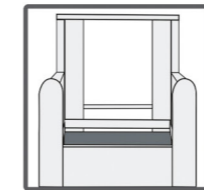

FLEX

mod-885B

lift chair

PROGETTO RELAX

DIMENSIONS

small-medium-large

SPECIFICATIONS

EN / FR