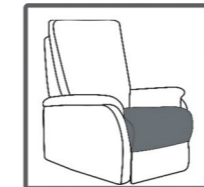

Sinuous springs
Ressorts nosag

Molle Nosag
Zig-zag Federn

Nosag veren
Muelles zig-zag