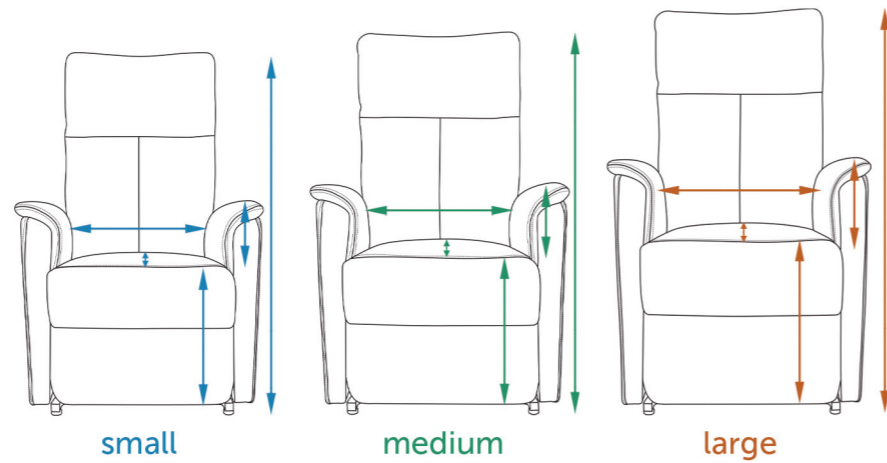

FLEX

lift chair

COLORS

FUNCTIONS

- gruppomastrotto leather
- 9050 black
- mozart
- FX007 marble grey

PROGETTO®
RELAX