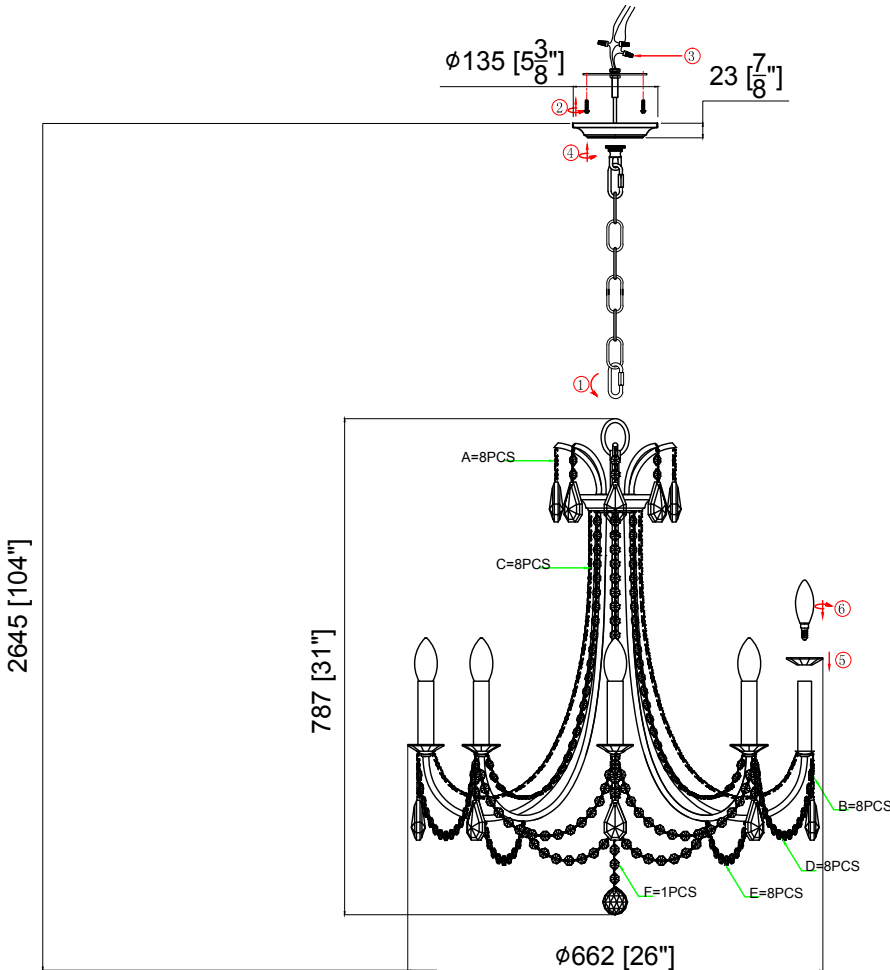

CRYSTORAMA

LIGHTING THE WAY FOR SIXTY YEARS

Crystorama.com

ASSEMBLY INSTRUCTION MODEL # KAR-90908-MK-CL-MWP

WARNING:

Electrical Danger Turn Power Off

All electrical components must be installed by a licensed electrician in accordance with the National Electric Code and the appropriate local electrical codes.

You will need 8 Candelabra Base Bulb
60 Watts Recommended 60 Watts Max.
USE LED BULBS FOR EXTENDED USE(This fixture is Dry rated)

How to Install

1. Please place the fixture parts on a soft-cloth covered platform before installation. Do not remove the packaging on the arms until after installation is completed.
2. Spread out the arms equally. Open the quick link at the end of the chain and fasten the chain to the fixture loop. Fasten mounting hardware to junction box with the machine screws. After the wires are connected, screw the screw collar loop onto the nipple. Place the canopy up against the ceiling and secure by tightening the screw collar loop ring.
3. After safely attaching the fixture onto the junction box, Slide the bobèche over the candle sleeve, then install the bulbs and proceed to connecting the power.
4. When you begin to dress the fixture, start with package labeled(A).
5. **IMPORTANT:**Apply crystal sets in alphabetical order.

CRYSTORAMA

LIGHTING THE WAY FOR SIXTY YEARS

Crystorama.com

PART NUMBER MODEL KAR-90908-MK-CL-MWP

Part Number

Part Numbers

- A. (1)-Mounting Hardware
- B. (1)-Canopy, D5 3/8 X H 7/8"
(XBN90903MKCAN5.375IN)
- C. (1)-Collar loop
- D. (1)-Chain, L72"
(XBN90903MKCHA4MM)
- E. (8)-Scroll arms, L4 3/4"
- F. (8)-Candle sleeve, L4 3/8"
(XBN90908MKCDL4.125IN)
- G. (8)-Crystal Bobeche, D 2 3/8"
(XBN90902BOB2.375IN)
- H. (1)-Fixture loop